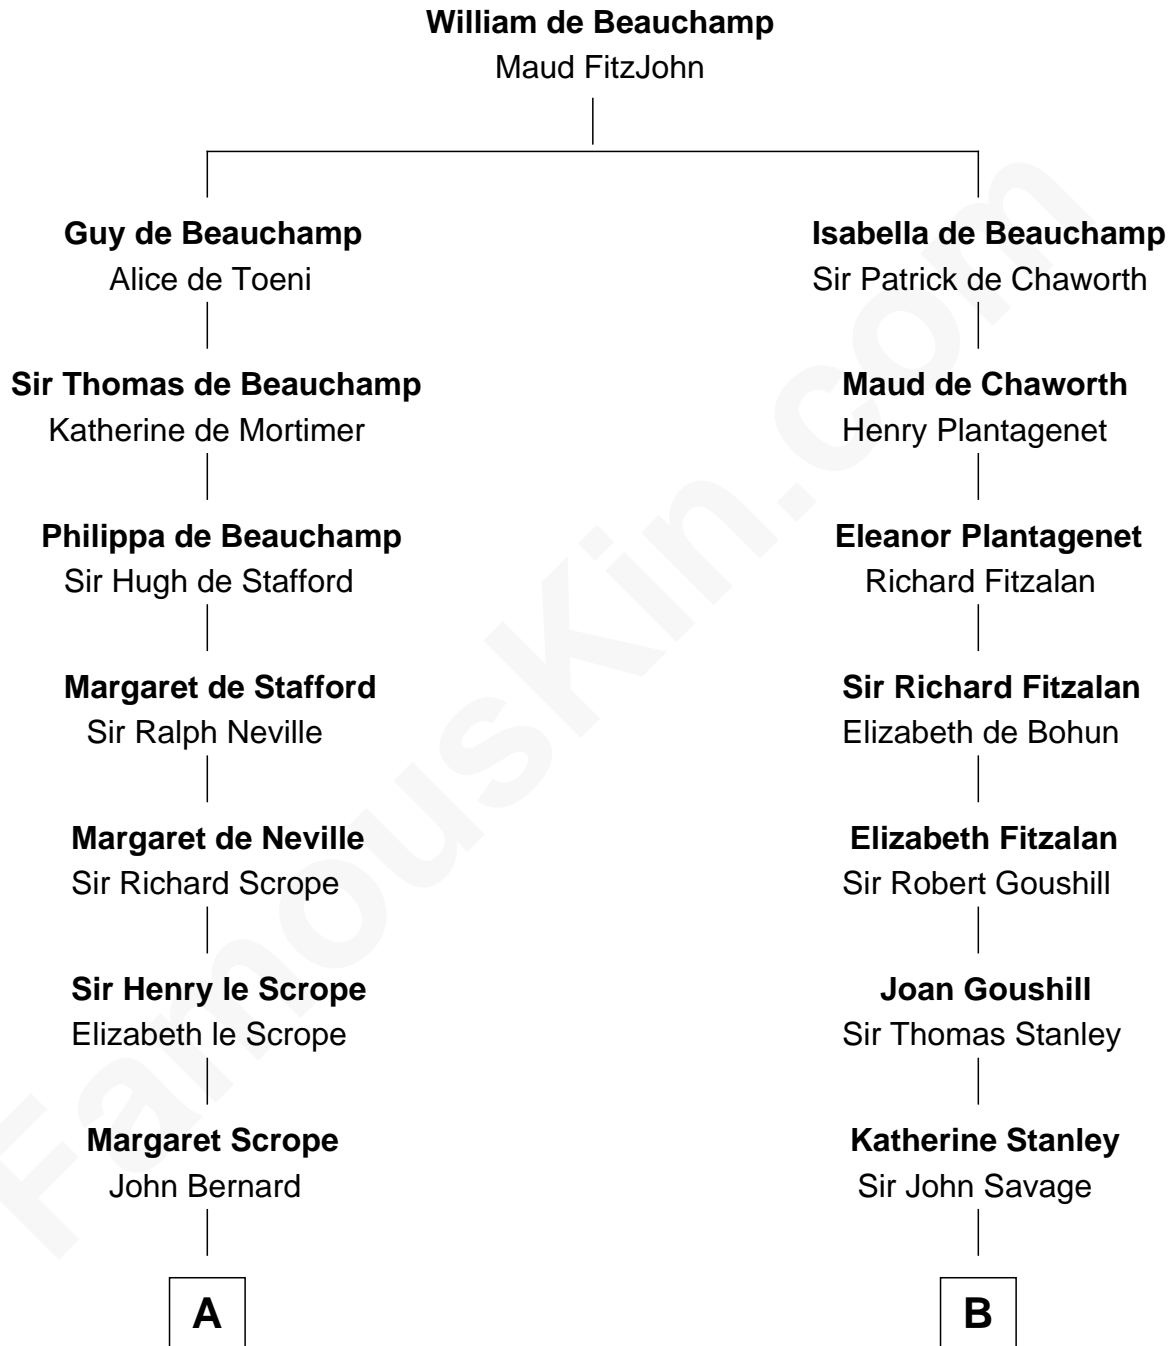

# FamousKin.com Relationship Chart of

**Harry F. Byrd**

*50th Governor of Virginia*

19th cousin 2 times removed of

**General George C. Marshall**

*Author of "The Marshall Plan"*

**C**

**Col. William Byrd**  
Jane Meriwether Rivers

**Richard Evelyn Byrd**  
Eleanor Bolling Flood

**Harry F. Byrd**  
*50th Governor of Virginia*

**D**

**Nicholas Taliaferro**  
Ann Champe Taliaferro

**Matilda Battaile Taliaferro**  
Martin Marshall

**William Champe Marshall**  
Susan Myers

**George Catlett Marshall**  
Laura Emily Bradford

**General George C. Marshall**  
*U.S. Army - World War II*