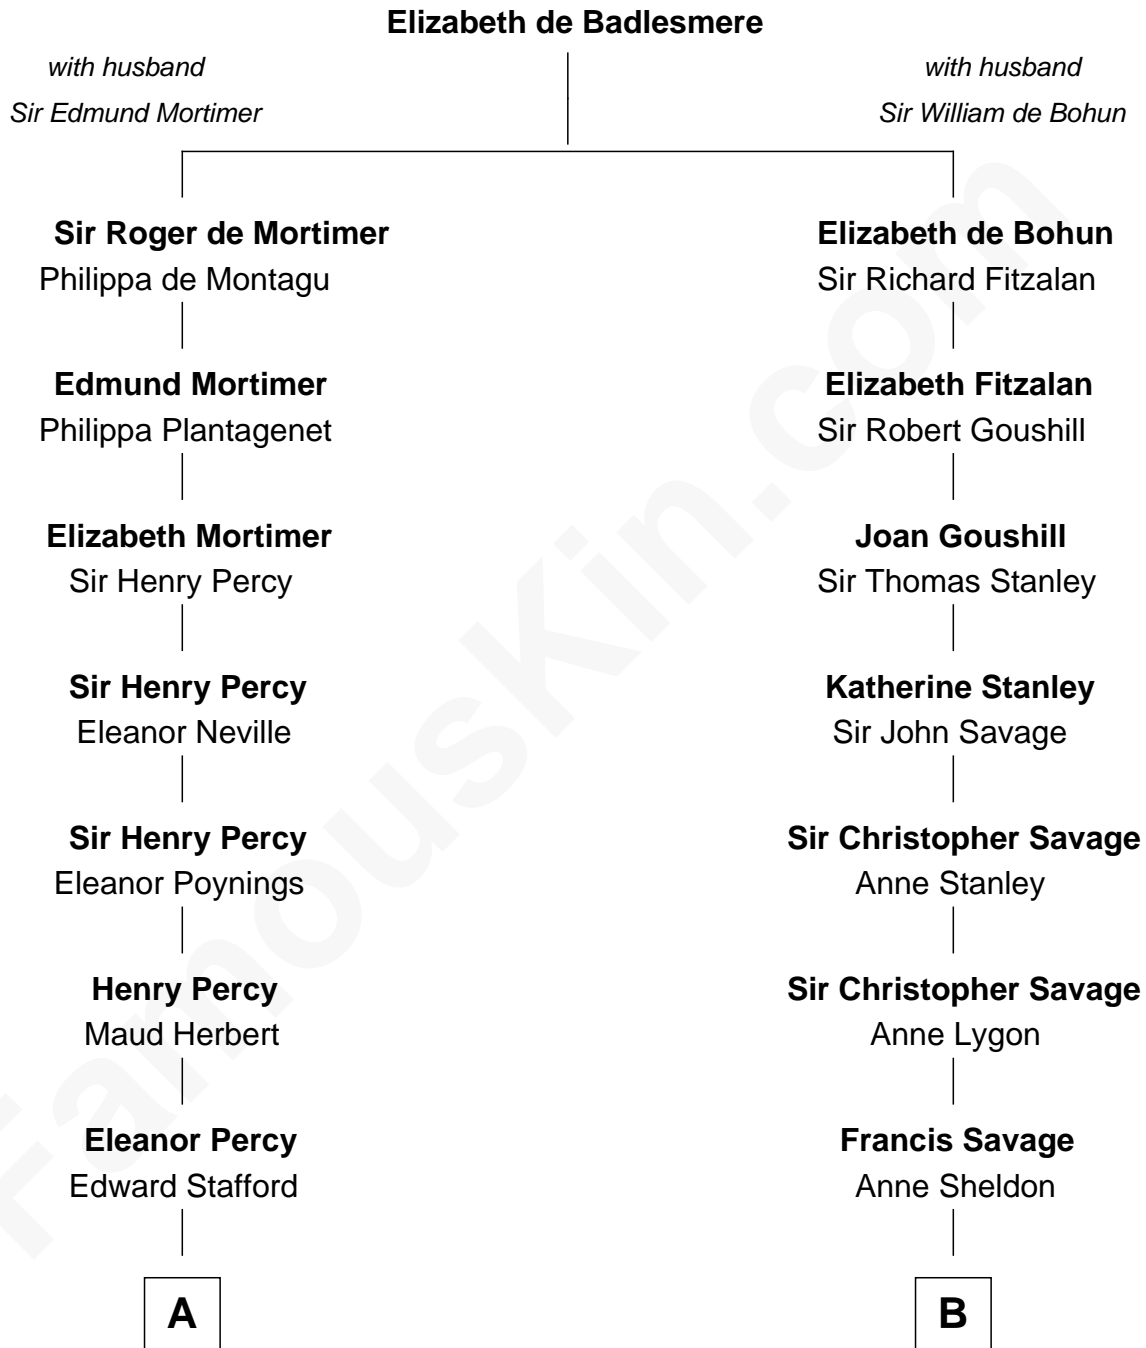

# FamousKin.com Relationship Chart of

**Harry F. Byrd**

*50th Governor of Virginia*

18th cousin 2 times removed of

**General George C. Marshall**

*Author of "The Marshall Plan"*

**C**

**Richard Evelyn Byrd**  
Anne Harrison

**Col. William Byrd**  
Jane Meriwether Rivers

**Richard Evelyn Byrd**  
Eleanor Bolling Flood

**Harry F. Byrd**  
*50th Governor of Virginia*

**D**

**George Catlett Marshall**  
Laura Emily Bradford

**General George C. Marshall**  
*U.S. Army - World War II*