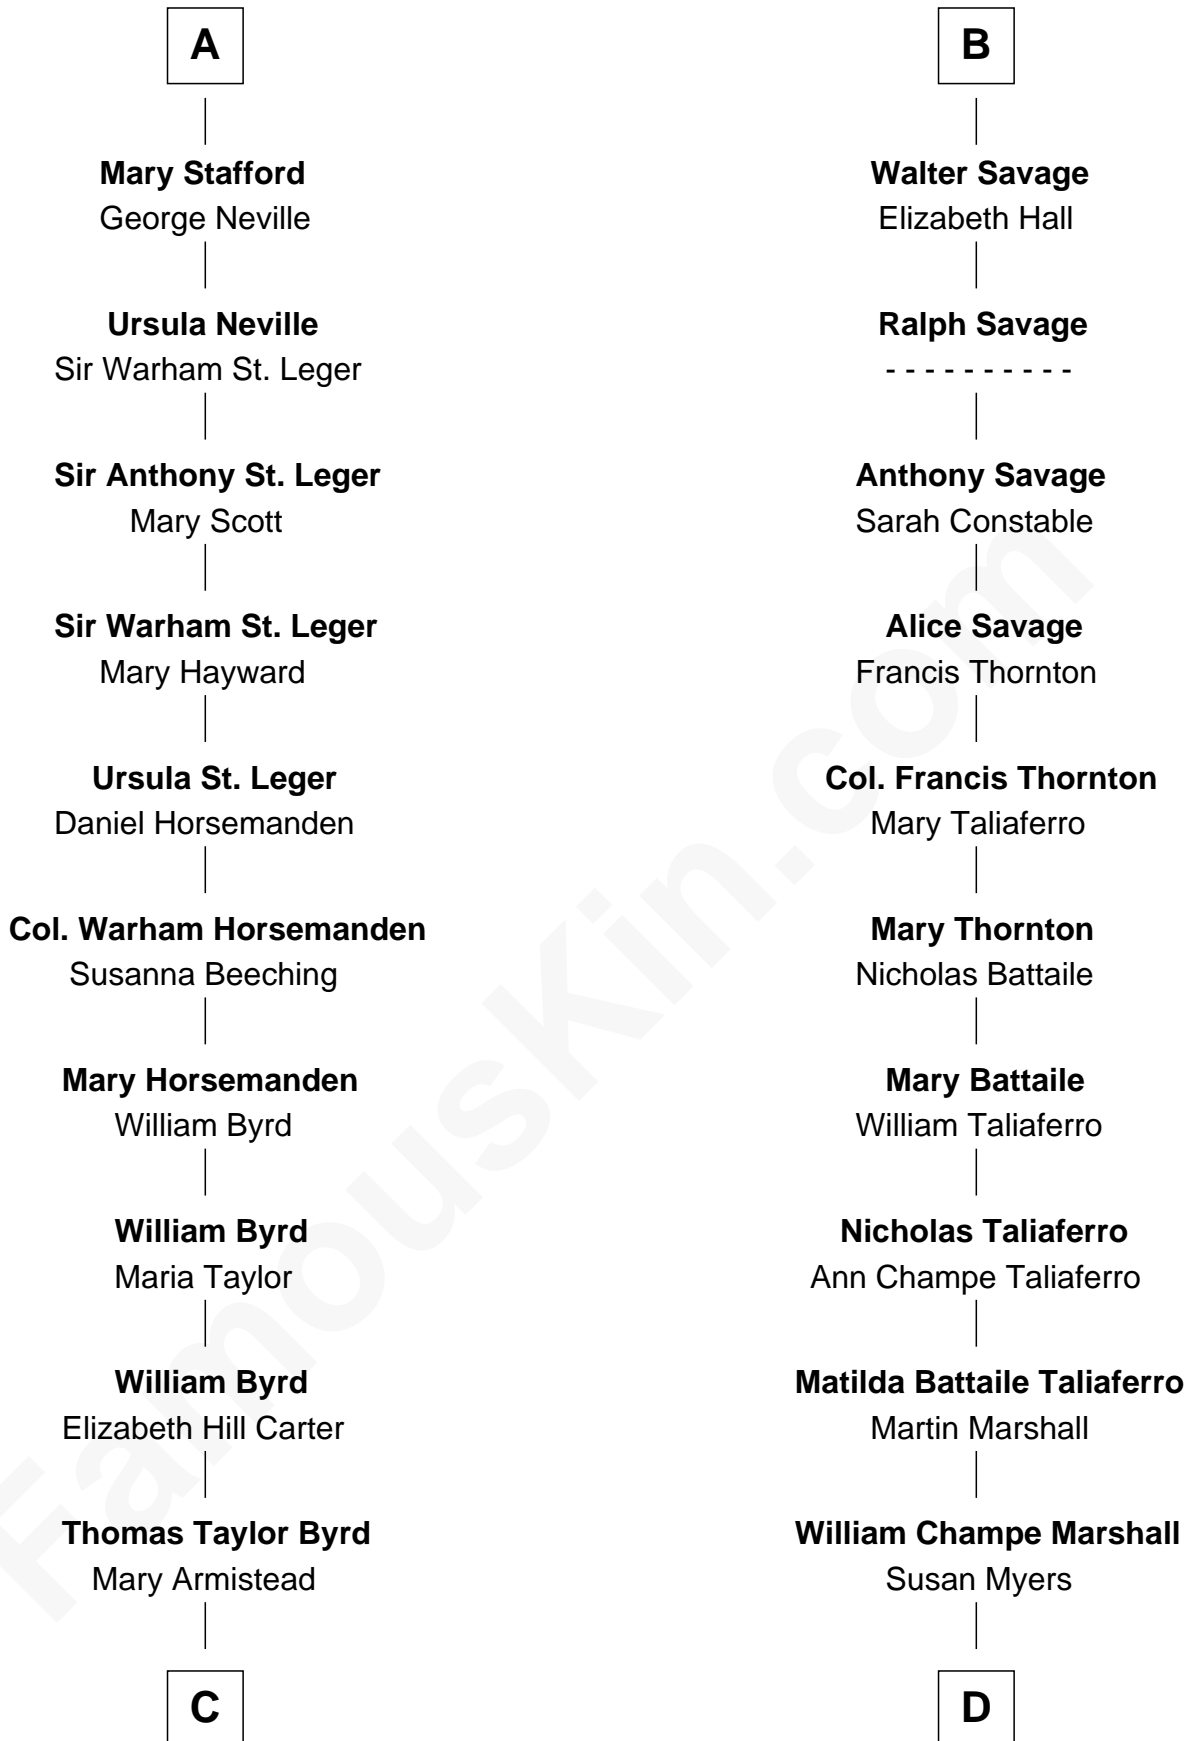

# FamousKin.com Relationship Chart of

**Harry F. Byrd**

*50th Governor of Virginia*

18th cousin 2 times removed of

**General George C. Marshall**

*Author of "The Marshall Plan"*

**C**

**Richard Evelyn Byrd**  
Anne Harrison

**Col. William Byrd**  
Jane Meriwether Rivers

**Richard Evelyn Byrd**  
Eleanor Bolling Flood

**Harry F. Byrd**  
*50th Governor of Virginia*

**D**

**George Catlett Marshall**  
Laura Emily Bradford

**General George C. Marshall**  
*U.S. Army - World War II*