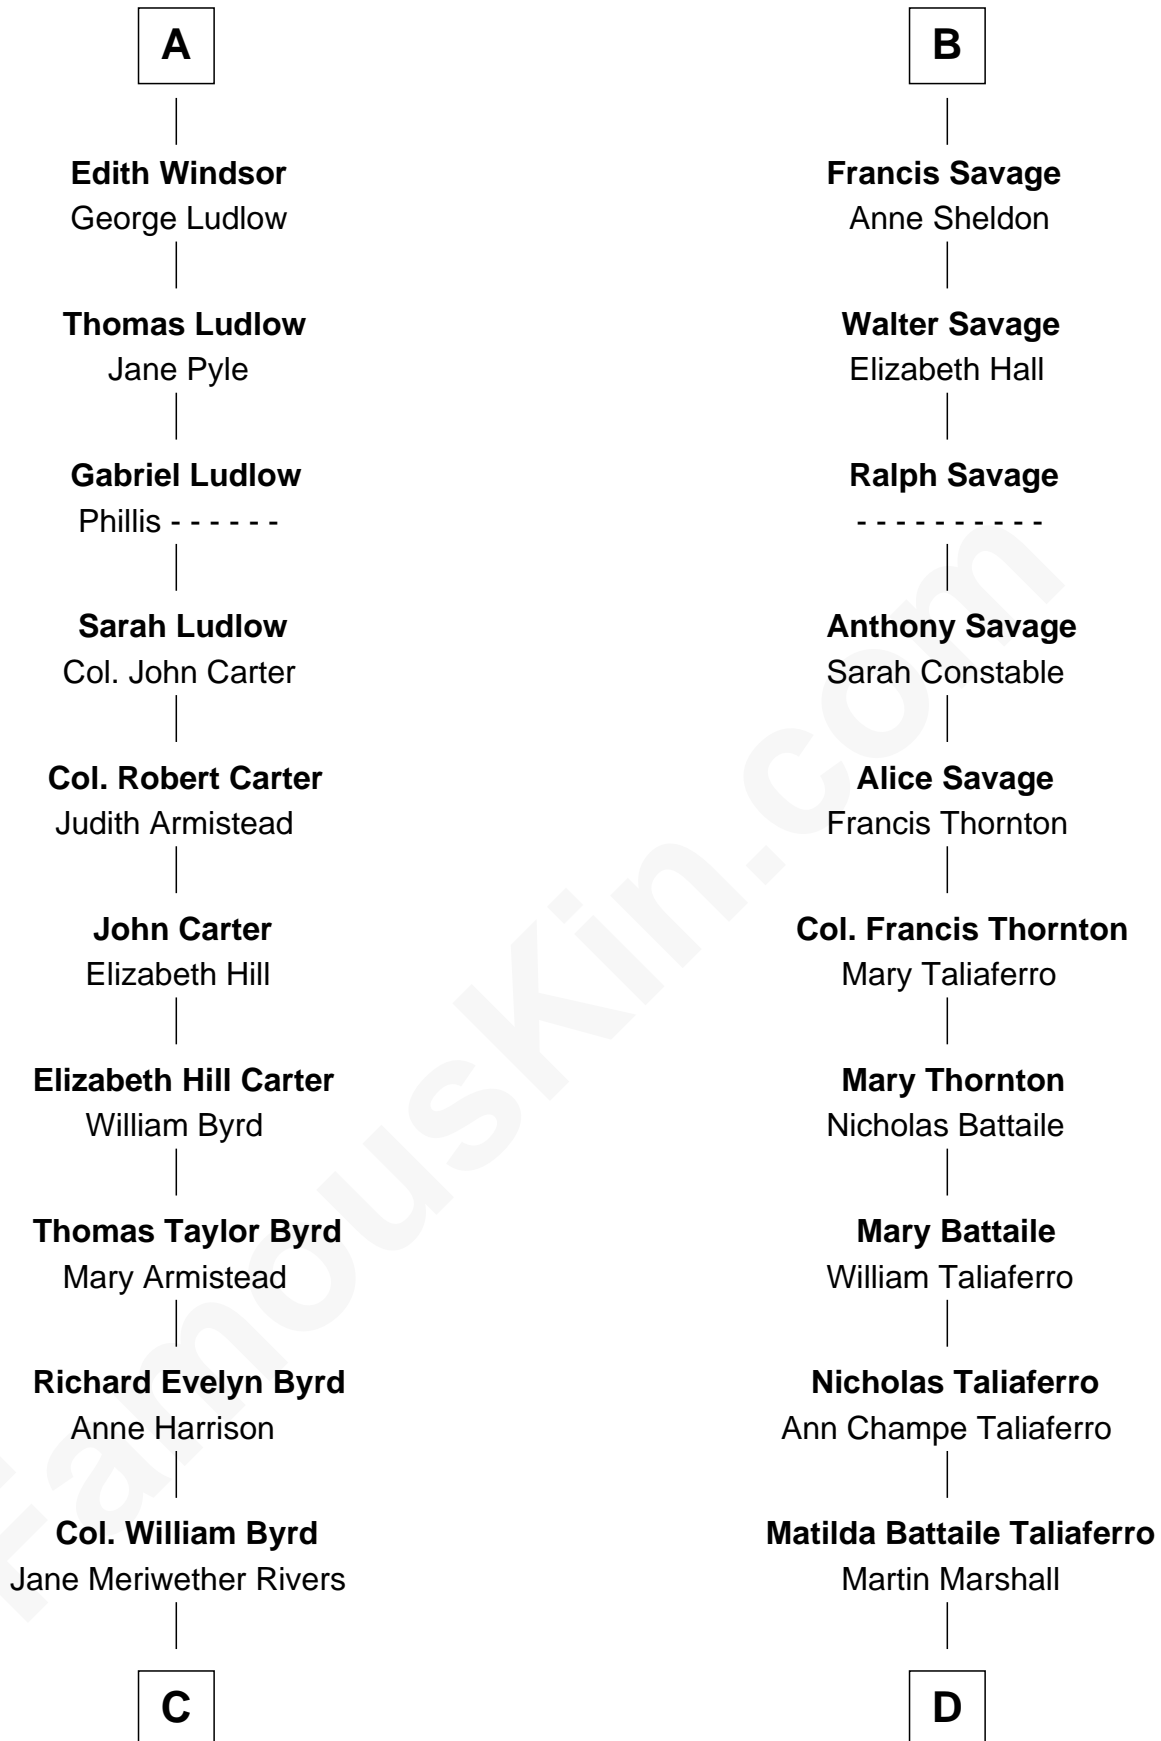

FamousKin.com Relationship Chart of

Harry F. Byrd

50th Governor of Virginia

18th cousin 1 time removed of

General George C. Marshall

Author of "The Marshall Plan"

Humphrey de Bohun

Elizabeth Plantagenet

Elizabeth de Badlesmere

Elizabeth de Bohun

Sir Richard Fitzalan

Elizabeth Fitzalan

Sir Robert Goushill

Joan Goushill

Sir Thomas Stanley

Katherine Stanley

Sir John Savage

Sir Christopher Savage

Anne Stanley

Sir Christopher Savage

Anne Lygon

B

C

Richard Evelyn Byrd
Eleanor Bolling Flood