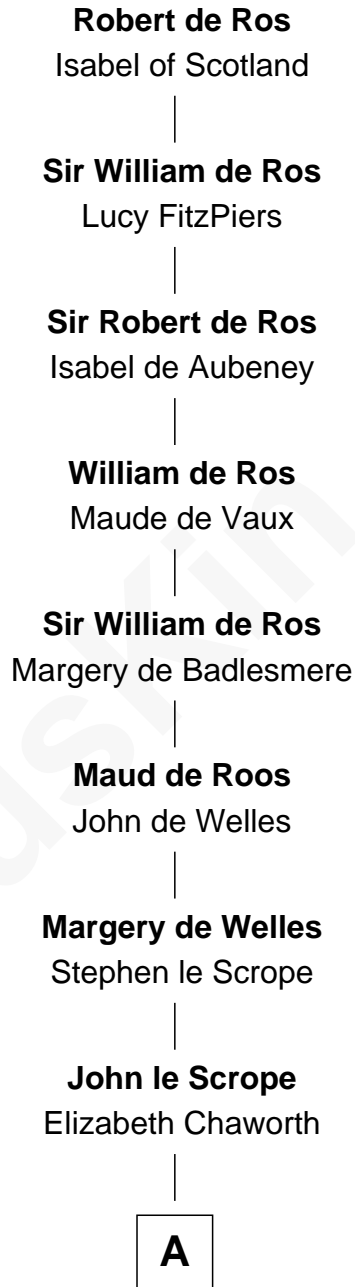

FamousKin.com Relationship Chart of

Harry F. Byrd

50th Governor of Virginia

20th Great-grandson of

Robert de Ros

Magna Carta Surety

A

Elizabeth le Scrope

Sir Henry le Scrope

Margaret Scrope

John Bernard

John Bernard

Margaret Daundelyn

John Bernard

Cecily Muscote

Francis Bernard

Alice Hazlewood

Elizabeth Bernard

Thomas Harrison

Probable

Benjamin Harrison

Mary - - - - -

Benjamin Harrison

Hannah Churchill

Nathaniel Harrison

Mary Cary

Nathaniel Harrison

Mary Digges

B

B

—
Benjamin Harrison

Evelyn Taylor Byrd