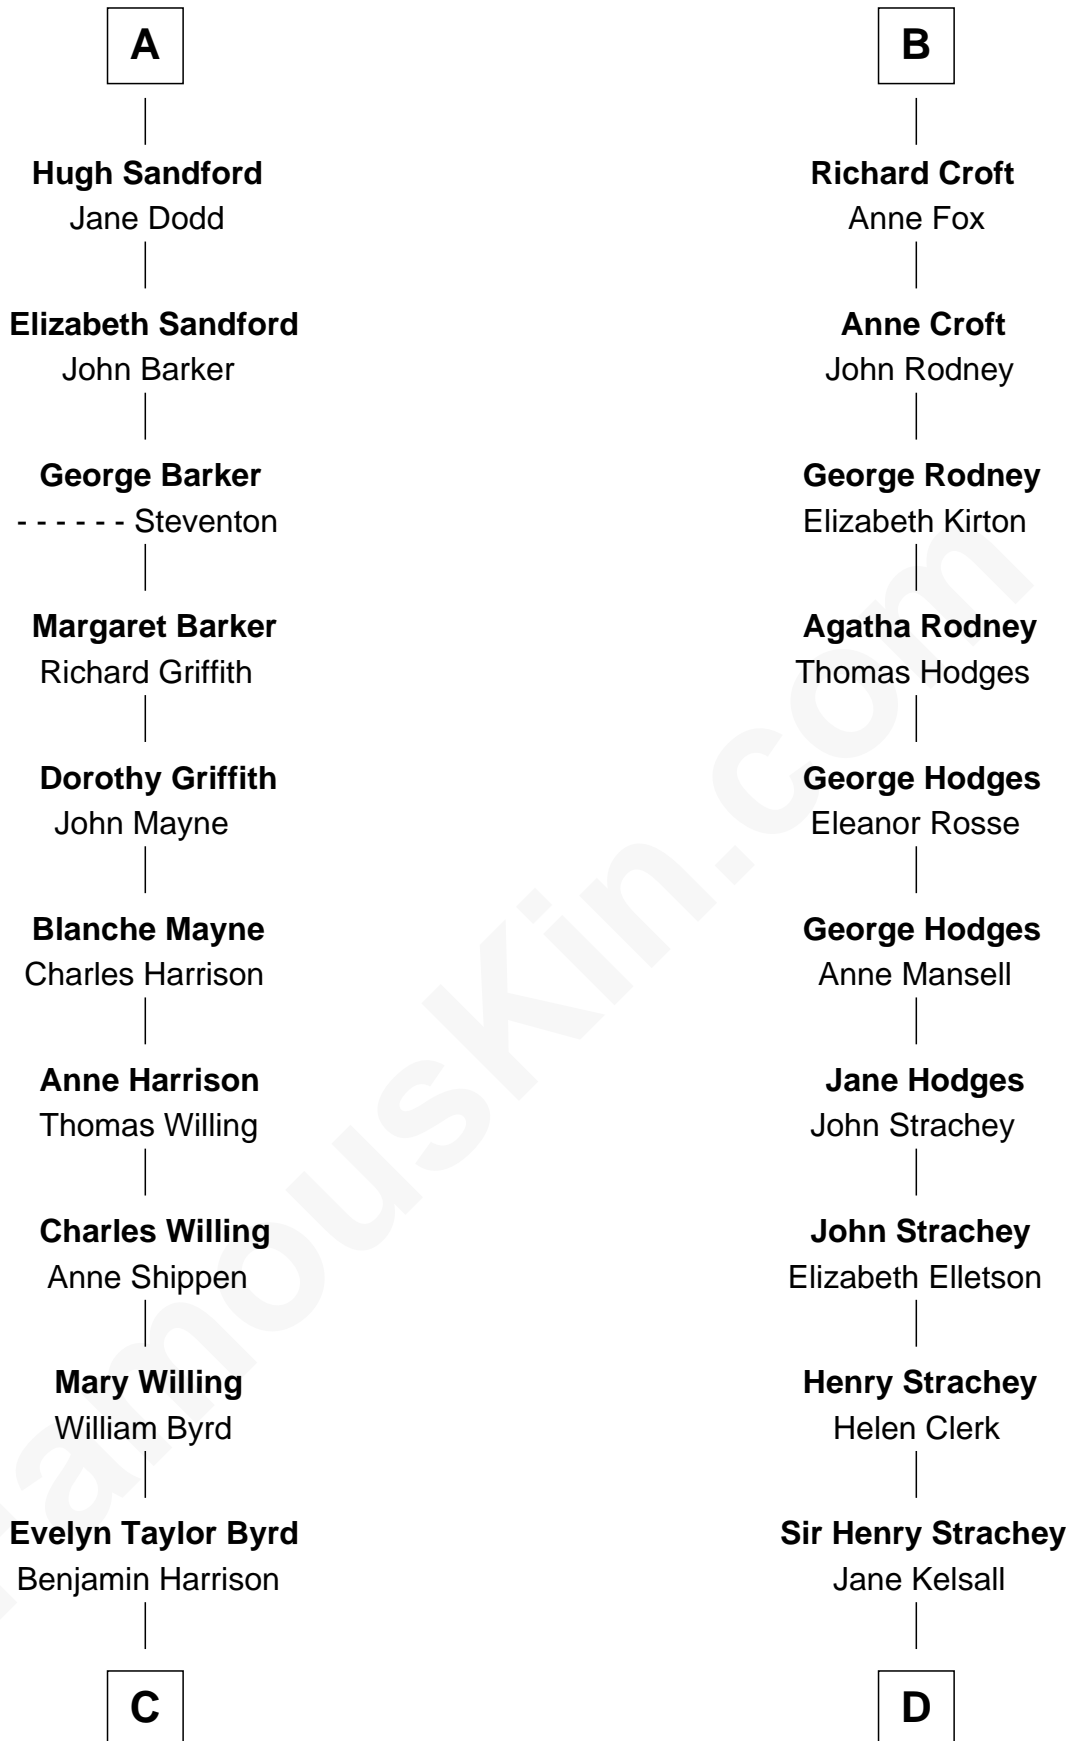

# FamousKin.com Relationship Chart of

**Harry F. Byrd**

*50th Governor of Virginia*

19th cousin 1 time removed of

**Lytton Strachey**

*Author and Co-Founder of Bloomsbury Group*

**Sir Roger de Somery**

Nichole d'Aubenev

**Maud de Somery**  
Sir Henry de Erdington

**Sir Henry de Erdington**  
Joan de Wolvey

**Sir Giles de Erdington**  
Elizabeth de Tolthorpe

**Margaret de Erdington**  
Sir Roger Corbet

**Sir Robert Corbet**  
Margaret - - - - -

**Juliana Corbet**  
Sir John Sandford

**Richard Sandford**  
Jane Bromley

**A**

**Joan de Somery**  
John IV le Strange

**John V le Strange**  
Maud de Walton

**Elizabeth le Strange**  
Gruffydd ap Madog

**Gruffydd Fychan ap Gruffydd**  
Elen ferch Thomas ap Llewelyn

**Owen Glendower**  
Margaret Hanmer

**Janet ferch Owain**  
Sir John de Croft

**William de Croft**  
Margaret Walwyn

**B**

**C**

**Anne Harrison**  
Richard Evelyn Byrd

**Col. William Byrd**  
Jane Meriwether Rivers