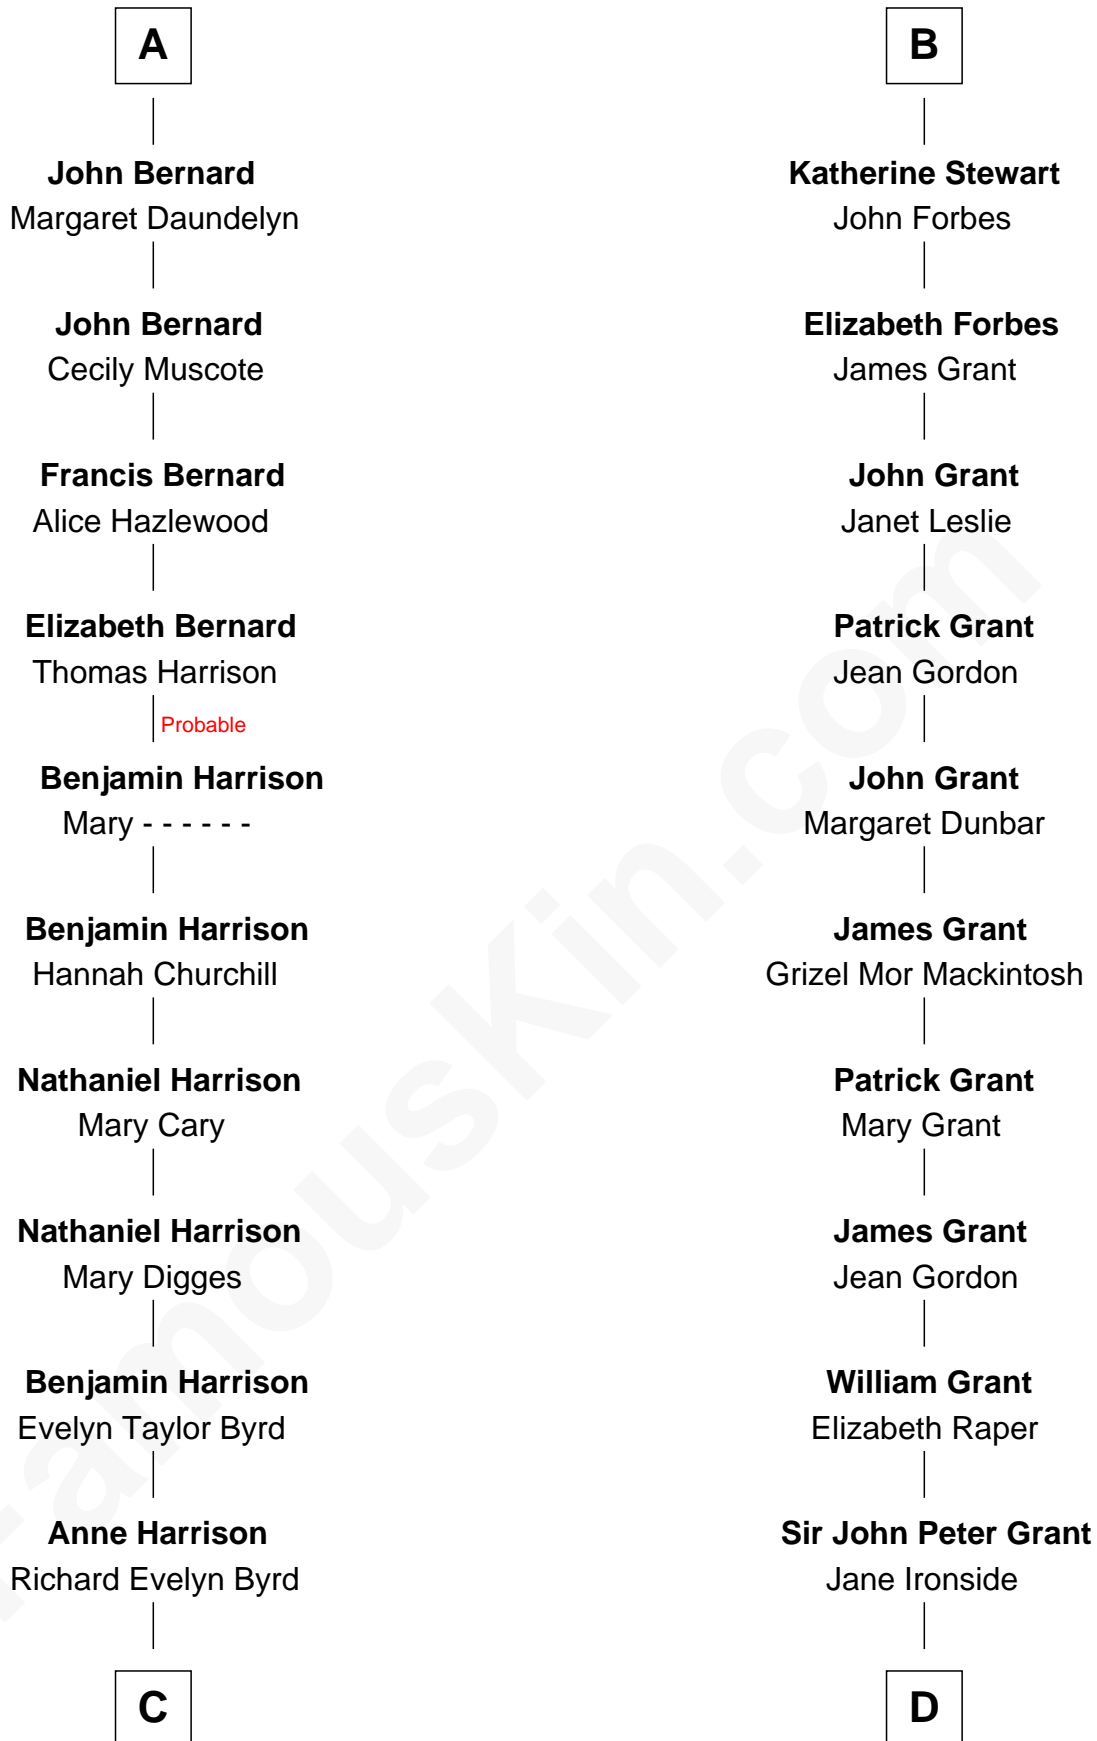

# FamousKin.com Relationship Chart of

**Harry F. Byrd**

*50th Governor of Virginia*

19th cousin of

**Lytton Strachey**

*Author and Co-Founder of Bloomsbury Group*

**William de Beauchamp**

Maud FitzJohn

**C**

**Col. William Byrd**  
Jane Meriwether Rivers

**Richard Evelyn Byrd**  
Eleanor Bolling Flood

**Harry F. Byrd**  
*50th Governor of Virginia*

**D**

**Sir John Peter Grant**  
Henrietta Plowden

**Jane Maria Grant**  
Sir Richard Strachey