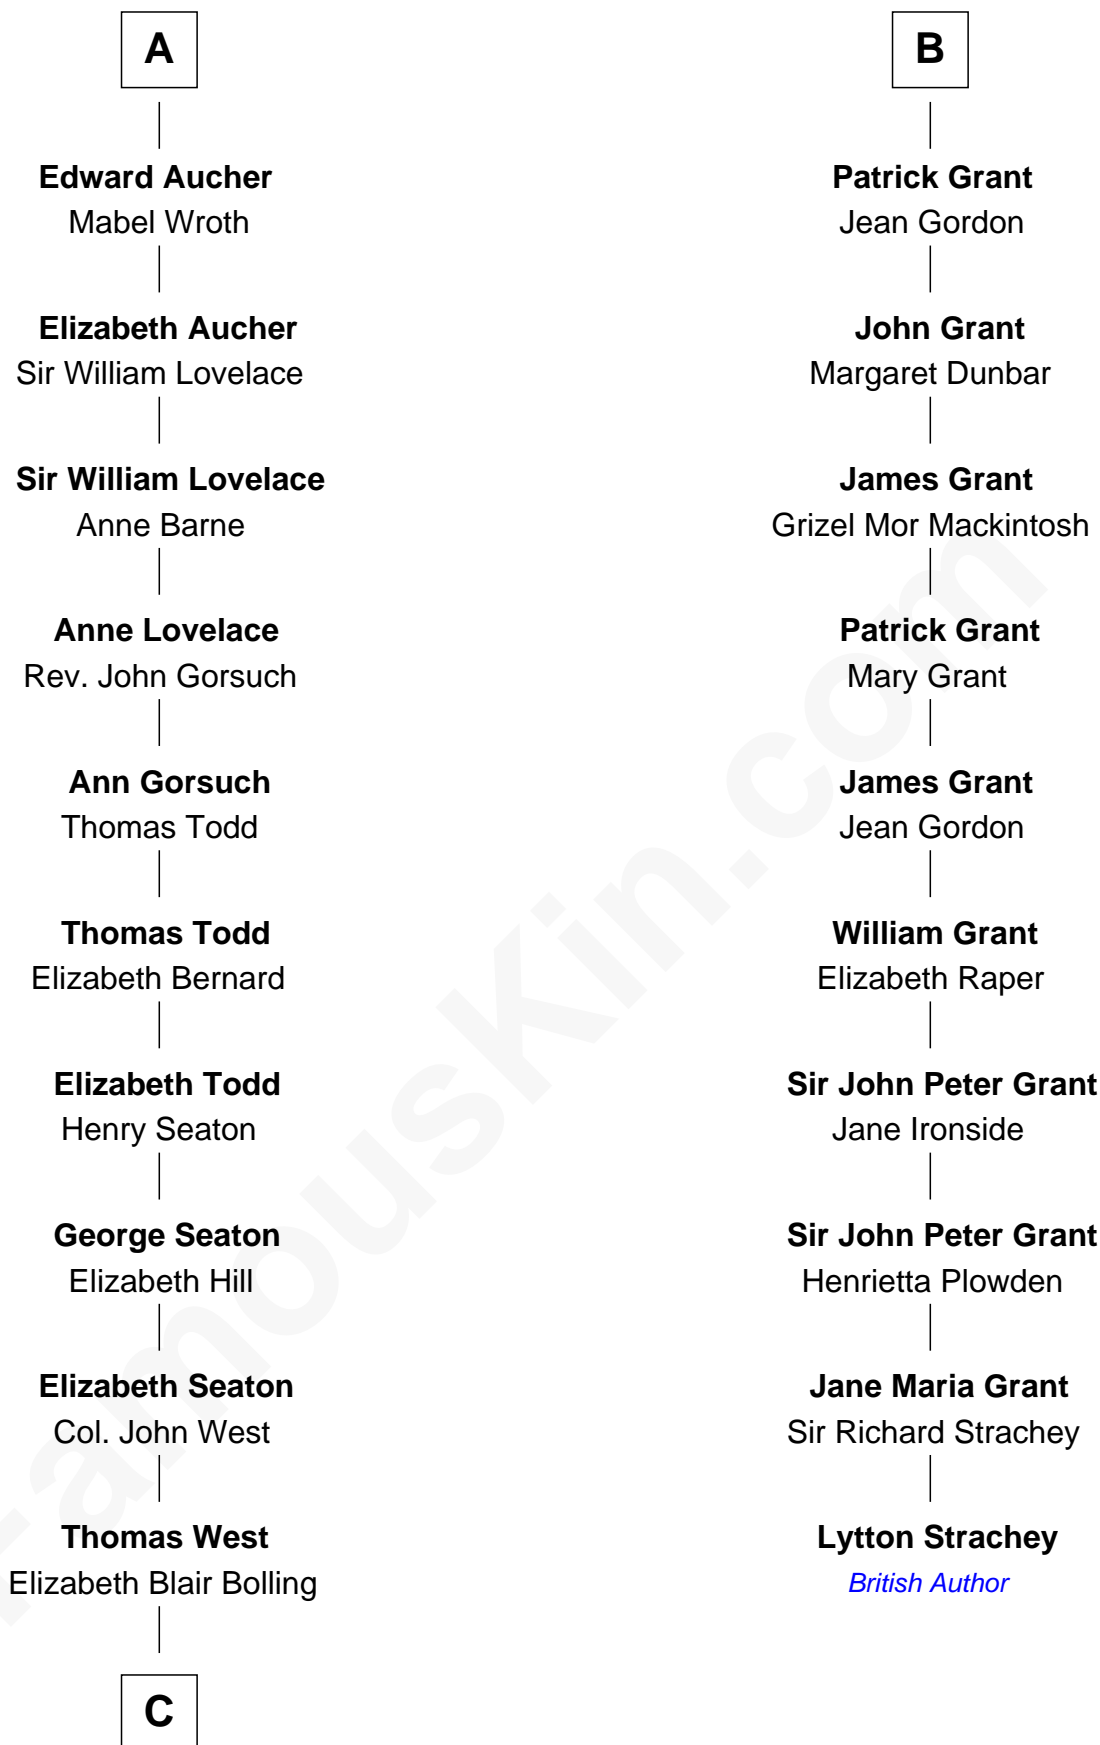

# FamousKin.com Relationship Chart of

**Harry F. Byrd**

*50th Governor of Virginia*

16th cousin 5 times removed of

**Lytton Strachey**

*Author and Co-Founder of Bloomsbury Group*

**Richard Fitzalan**

**C**

**Eliza Bolling West**  
Dr. Joel Walker Flood

**Col. Henry De La Warr Flood**  
Mary Elizabeth Trent

**Joel Walker Flood**  
Ella Faulkner

**Eleanor Bolling Flood**  
Richard Evelyn Byrd

**Harry F. Byrd**  
*50th Governor of Virginia*