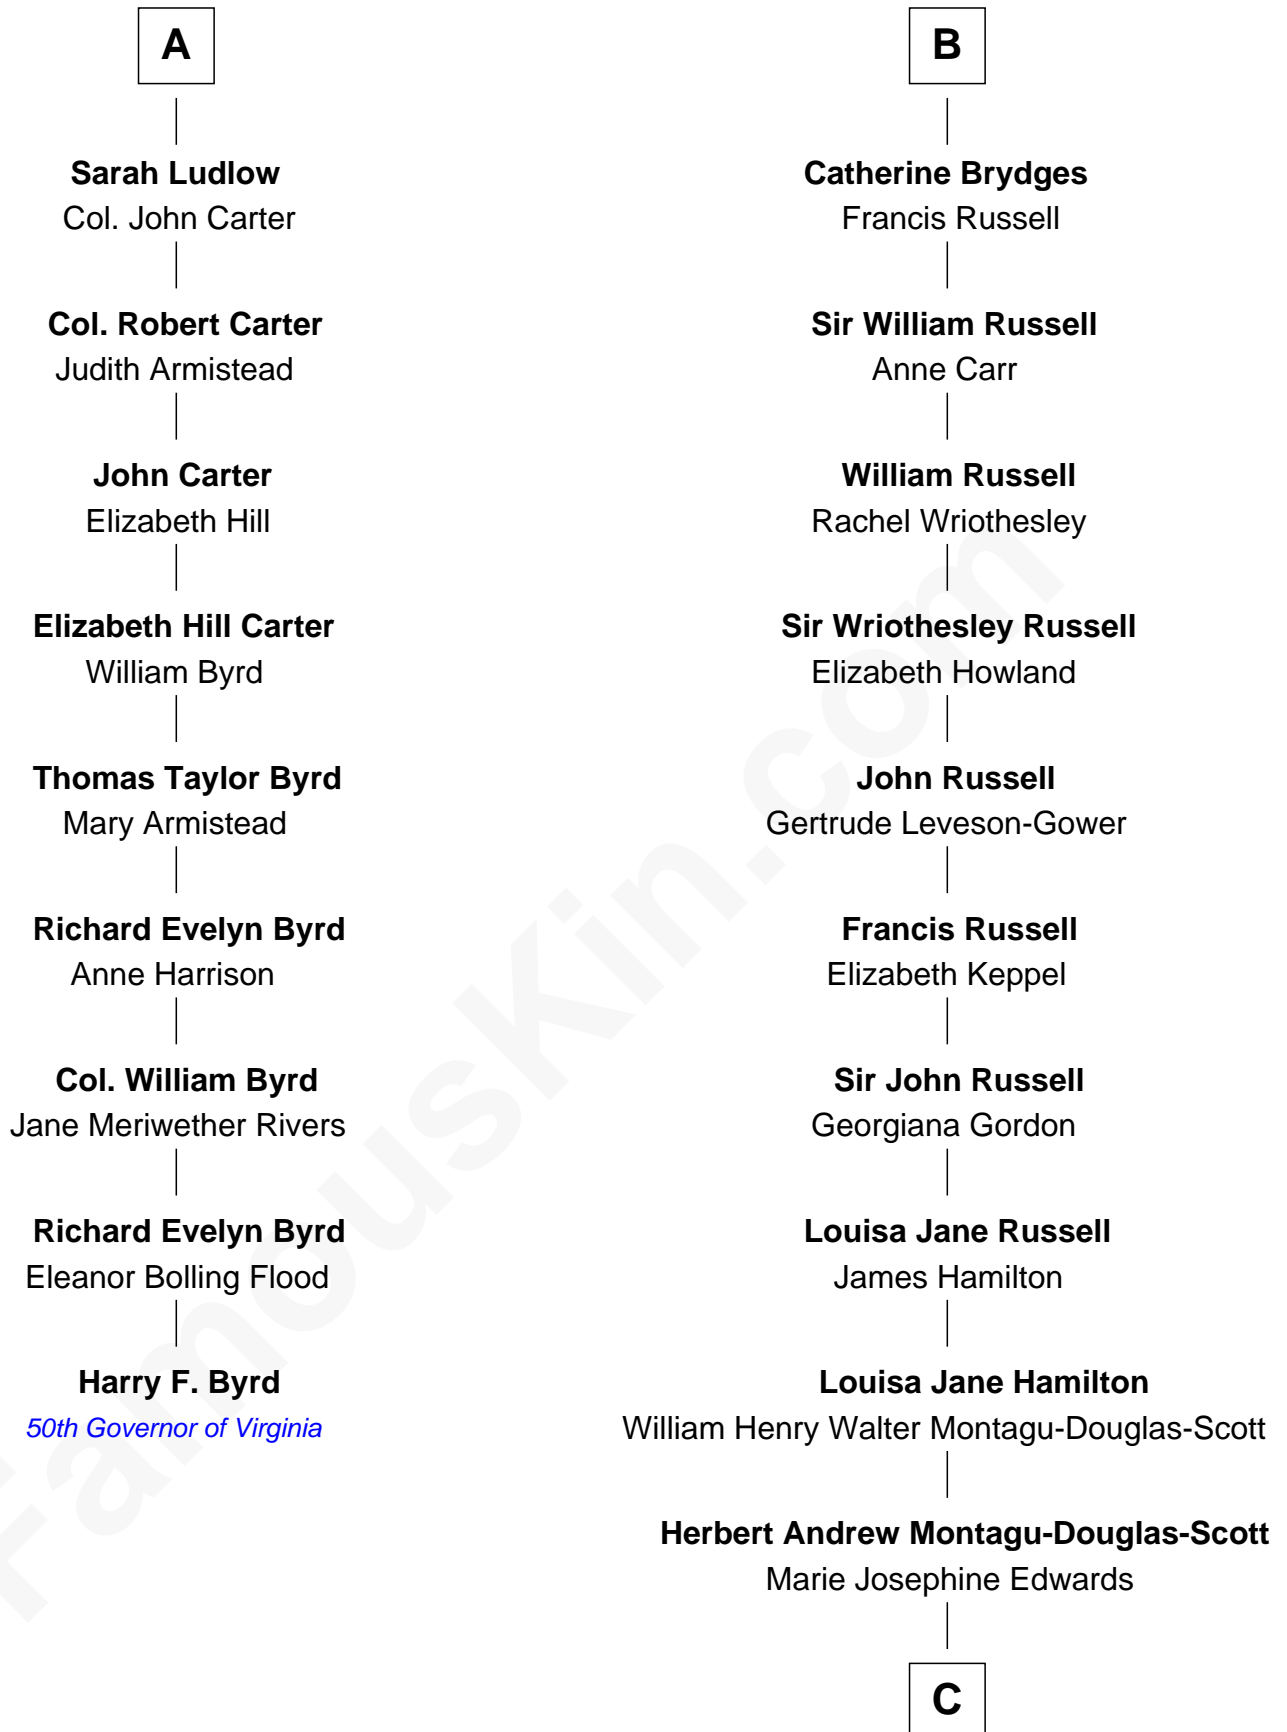

FamousKin.com Relationship Chart of

Harry F. Byrd

50th Governor of Virginia

15th cousin 4 times removed of

Sarah Ferguson

Duchess of York

Sir Walter Blount

Sancha de Ayala

William Stourton

Ursula Stourton

Sir Edward Clinton

Frances Clinton

Giles Brydges

B

C

—
Marian Louisa Montagu-Douglas-Scott