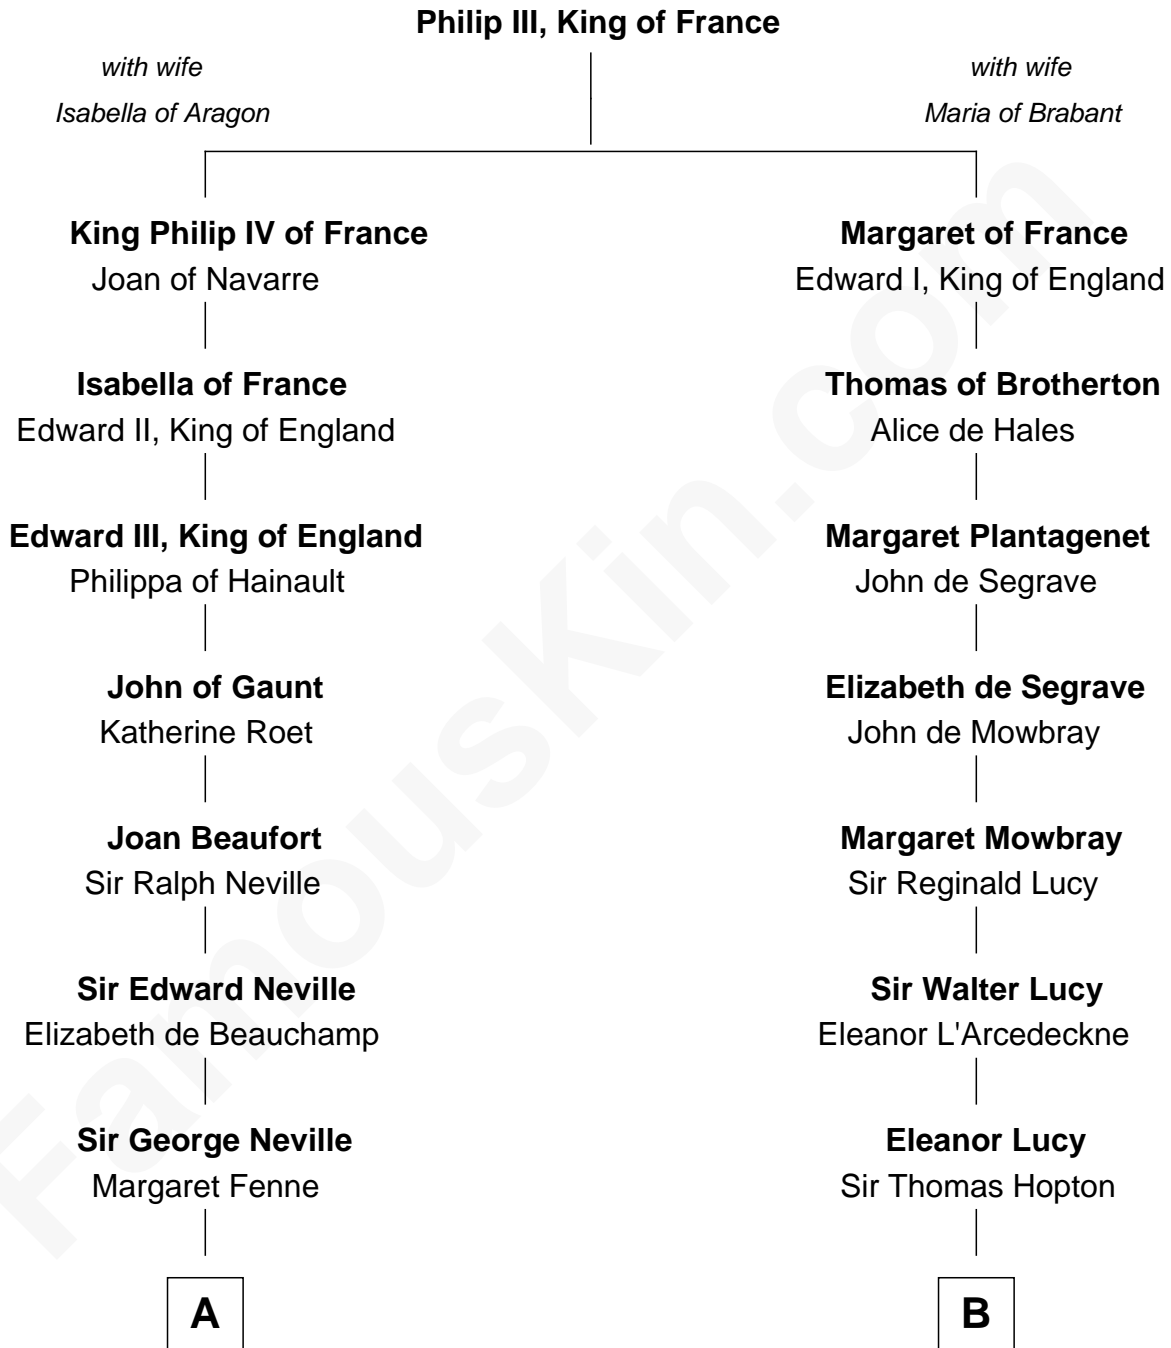

FamousKin.com Relationship Chart of

Harry F. Byrd

50th Governor of Virginia

20th cousin 1 time removed of

Olivia De Havilland

Movie Actress

C

Richard Evelyn Byrd

Anne Harrison

Col. William Byrd
Jane Meriwether Rivers

Richard Evelyn Byrd
Eleanor Bolling Flood

Harry F. Byrd
50th Governor of Virginia

D

Richard Molesworth

Catherine Cobb

John Molesworth
Louise Tomkyns