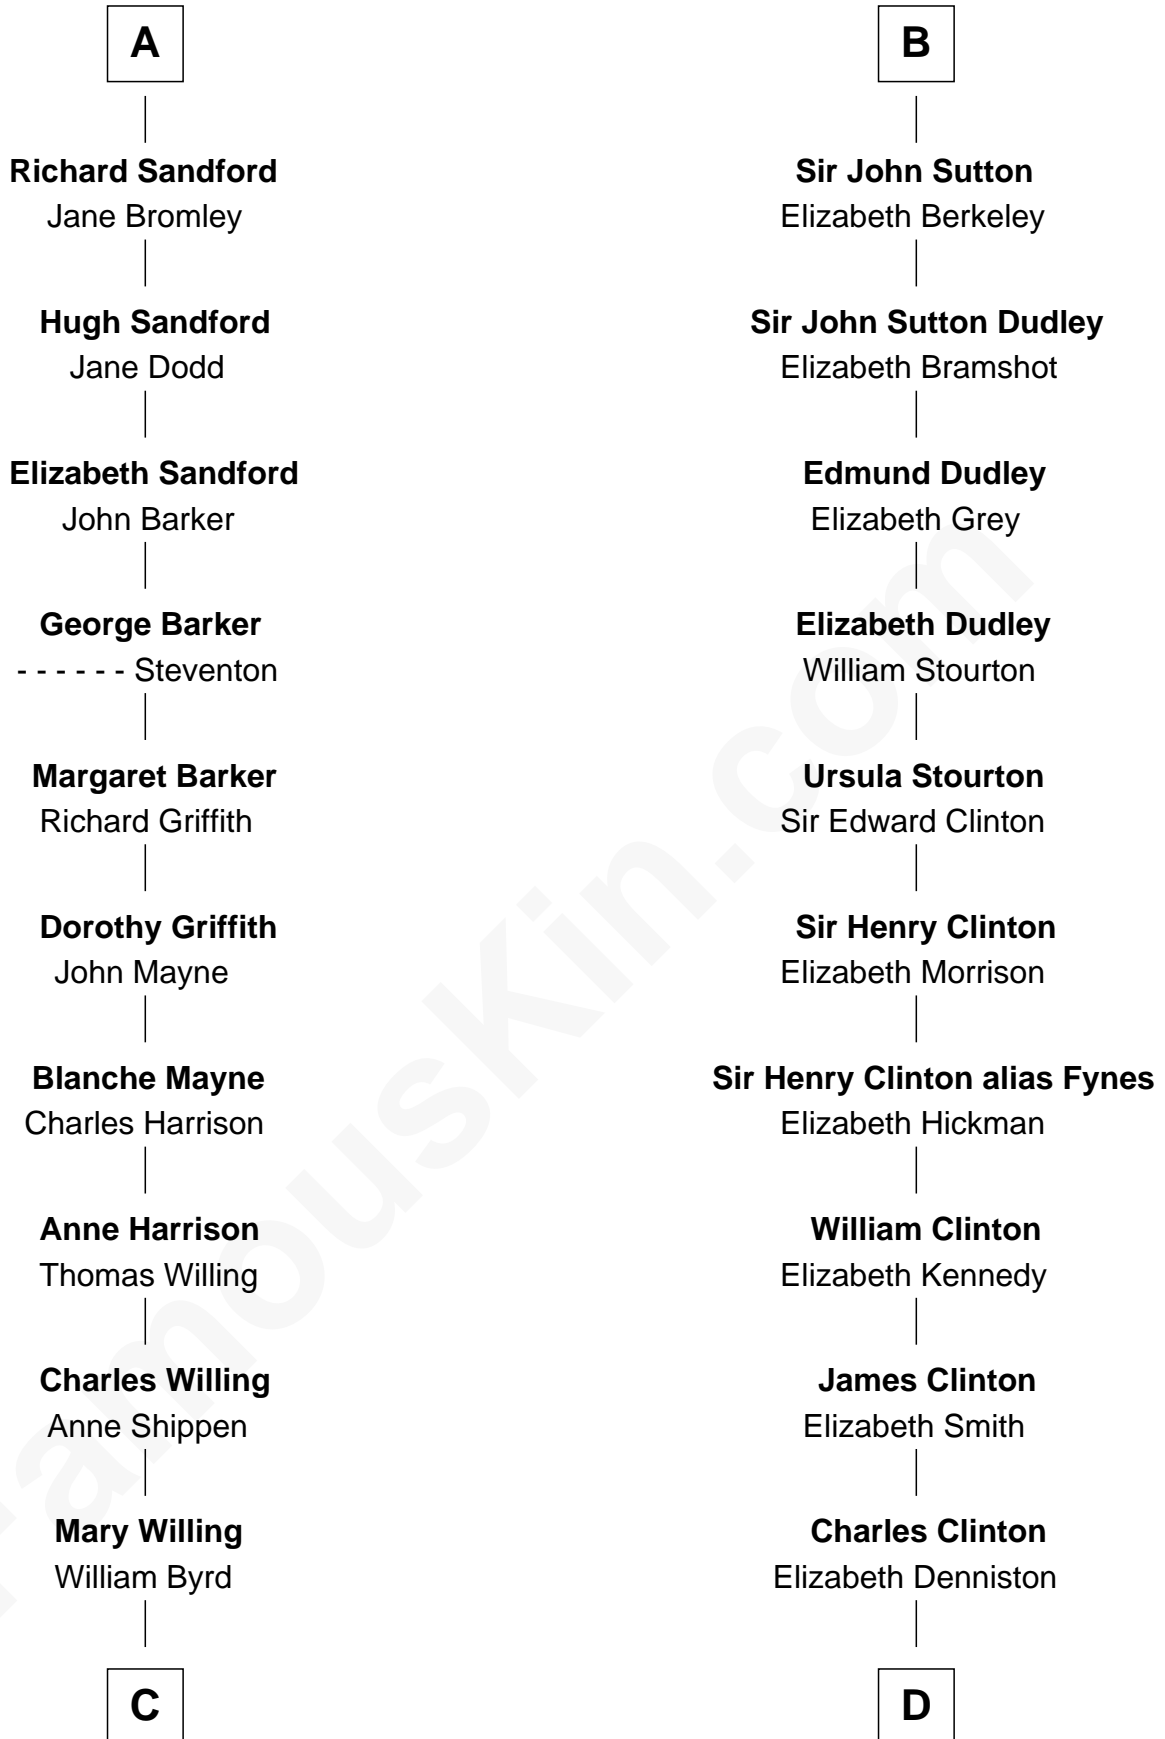

FamousKin.com Relationship Chart of

Harry F. Byrd

50th Governor of Virginia

18th cousin 3 times removed of

DeWitt Clinton

6th Governor of New York

Sir Ralph de Somery

Margaret le Gras

Amabil de Chaucombe

Roger de Somery

Agnes - - - - -

Margaret de Somery

Sir John de Sutton

Sir John de Sutton

Isabel de Cherleton

Sir John de Sutton

Joan de Clinton

Sir John Sutton

Alice le Despenser

Sir John Sutton

Constance Blount

B

C

Evelyn Taylor Byrd
Benjamin Harrison