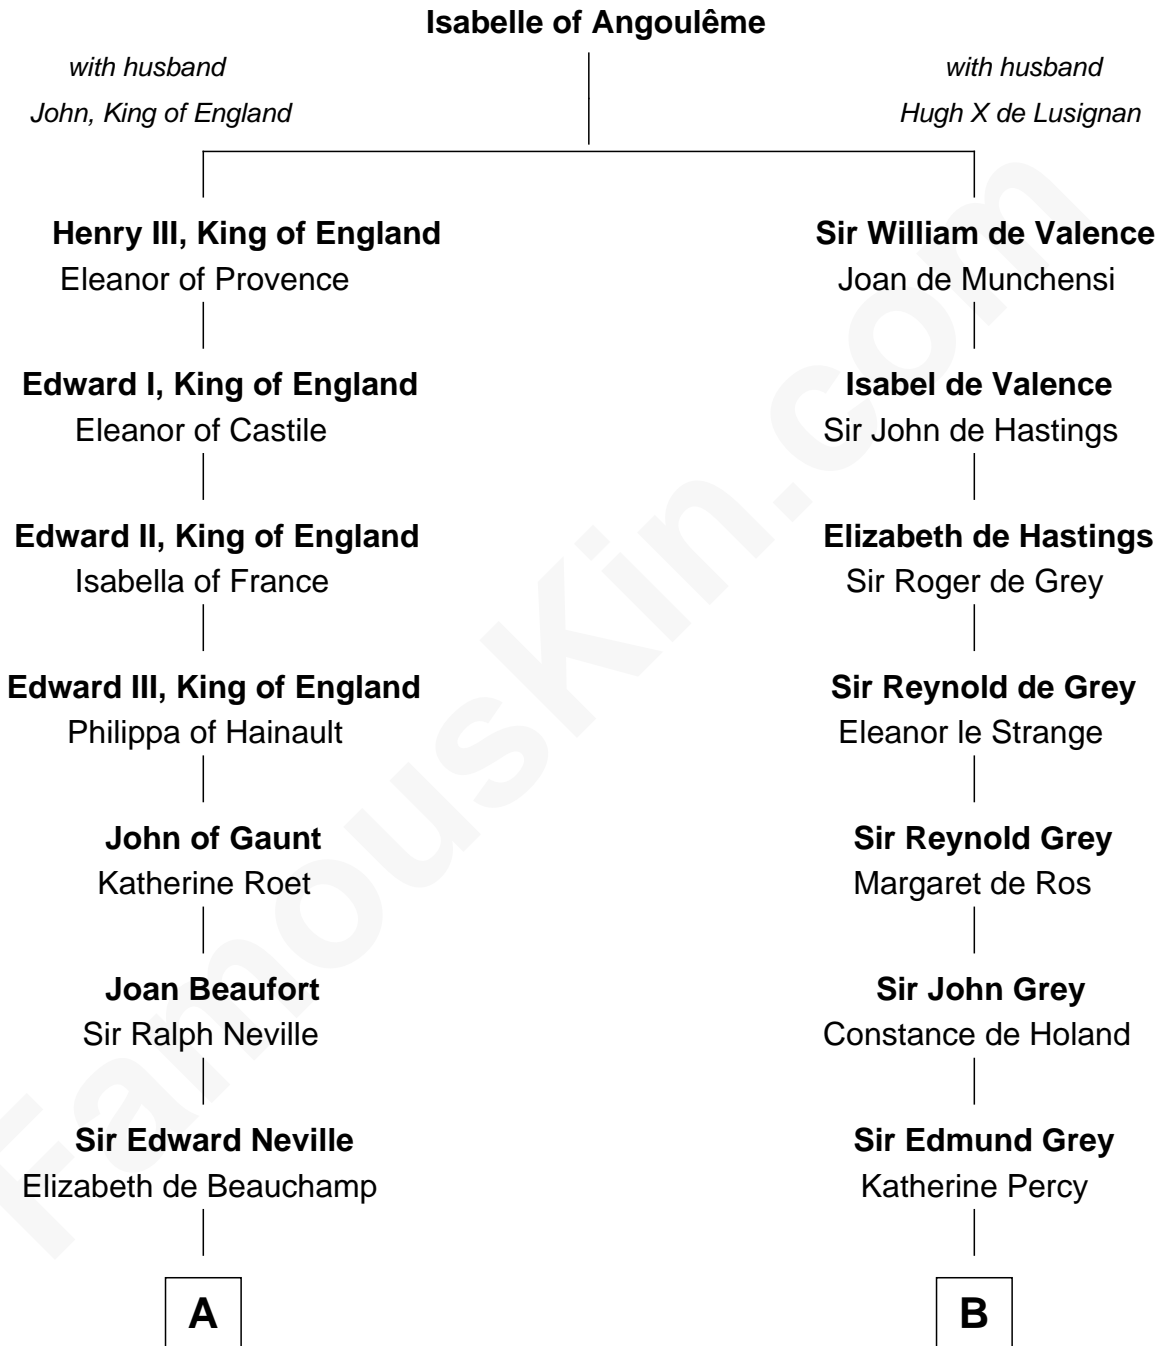

FamousKin.com Relationship Chart of

Harry F. Byrd

50th Governor of Virginia

16th cousin 5 times removed of

DeWitt Clinton

6th Governor of New York

C

—
Thomas Taylor Byrd

Mary Armistead

—
Richard Evelyn Byrd

Anne Harrison

—
Col. William Byrd
Jane Meriwether Rivers

—
Richard Evelyn Byrd

Eleanor Bolling Flood

—
Harry F. Byrd

50th Governor of Virginia