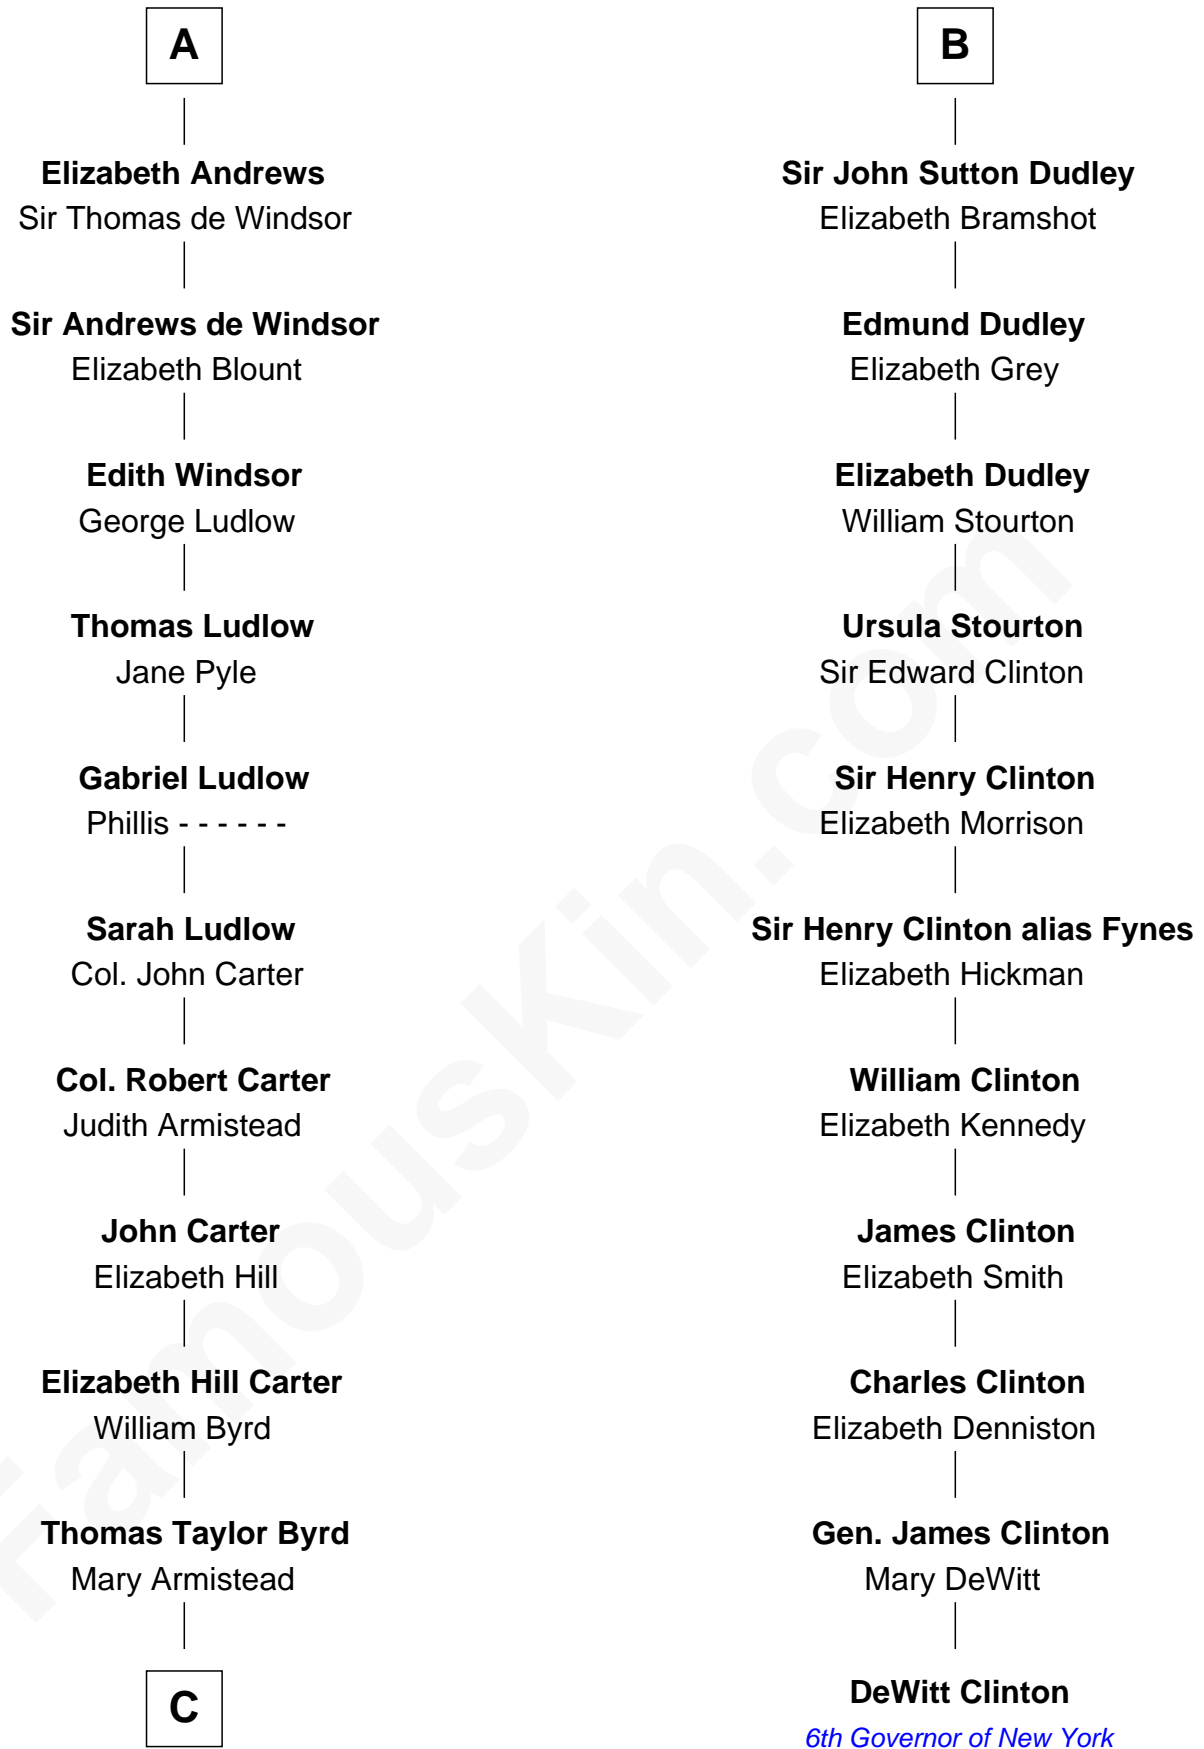

# FamousKin.com Relationship Chart of

**Harry F. Byrd**

*50th Governor of Virginia*

17th cousin 3 times removed of

**DeWitt Clinton**

*6th Governor of New York*

**Sir Hugh le Despencer**

Aveline Basset

Isabella de Beauchamp

**Sir Philip le Despencer**

Margaret de Goushill

**Sir Philip le Despencer**

Joan de Cobham

**Sir Philip le Despencer**

Elizabeth - - - - -

**Alice le Despenser**

Sir John Sutton

**Sir John Sutton**

Constance Blount

**Sir John Sutton**

Elizabeth Berkeley

**B**

**C**

Richard Evelyn Byrd