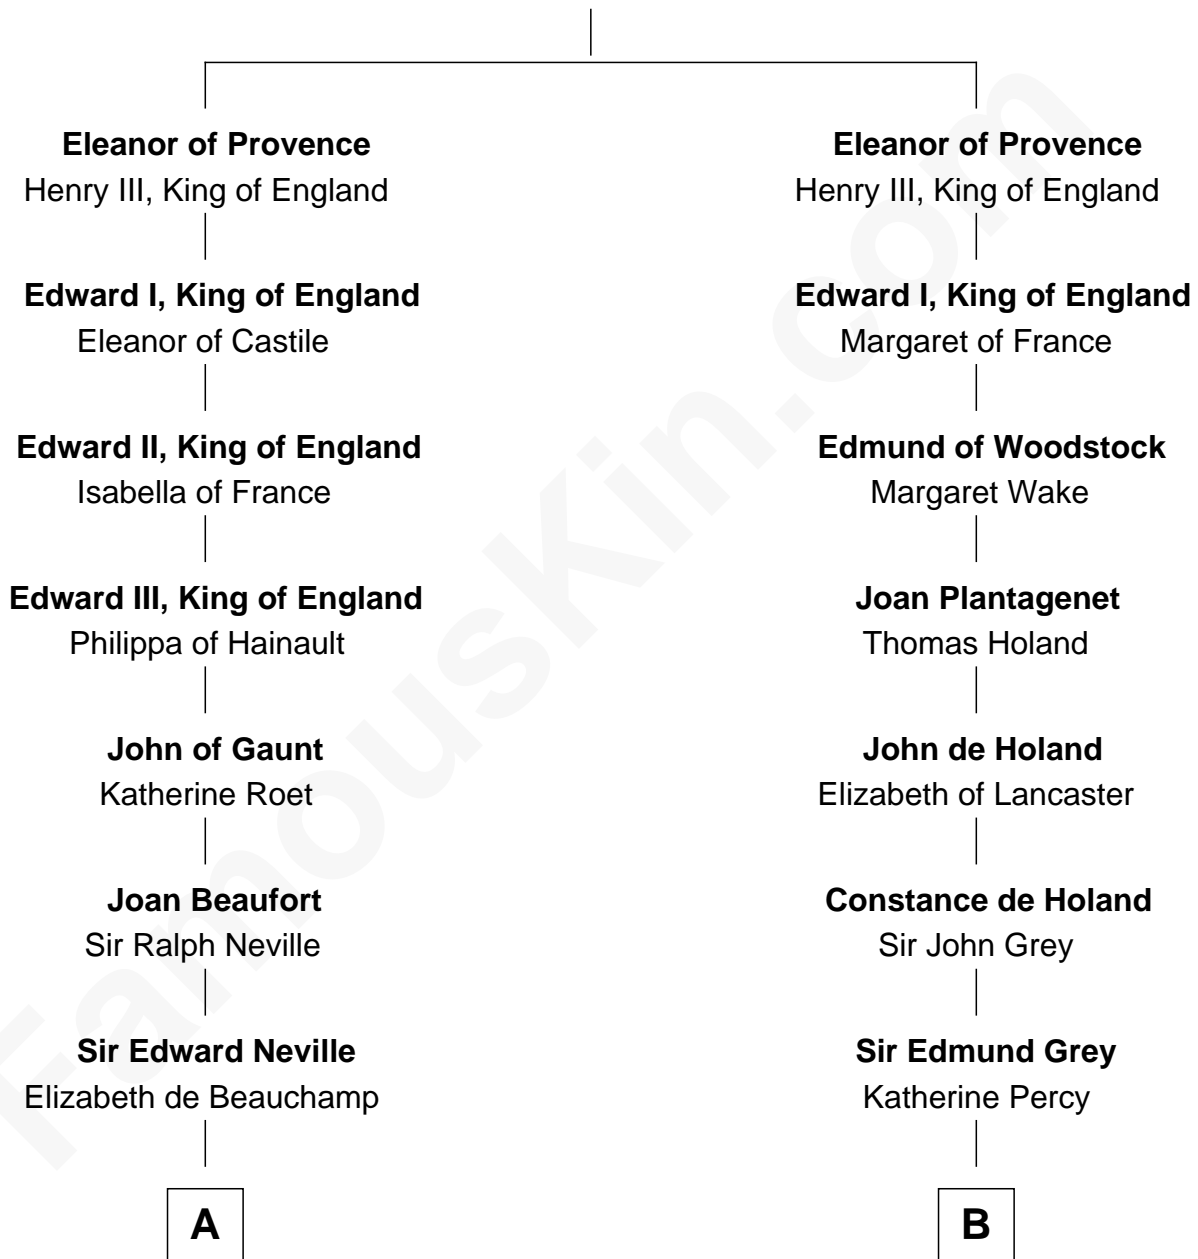

# FamousKin.com Relationship Chart of

**Harry F. Byrd**

*50th Governor of Virginia*

16th cousin 5 times removed of

**DeWitt Clinton**

*6th Governor of New York*

**Ramon Berenguer IV of Provence**

Beatrice of Savoy

**C**

Thomas Taylor Byrd

Mary Armistead

Richard Evelyn Byrd

Anne Harrison

Col. William Byrd

Jane Meriwether Rivers

Richard Evelyn Byrd

Eleanor Bolling Flood

Harry F. Byrd

*50th Governor of Virginia*

FamousKin.com