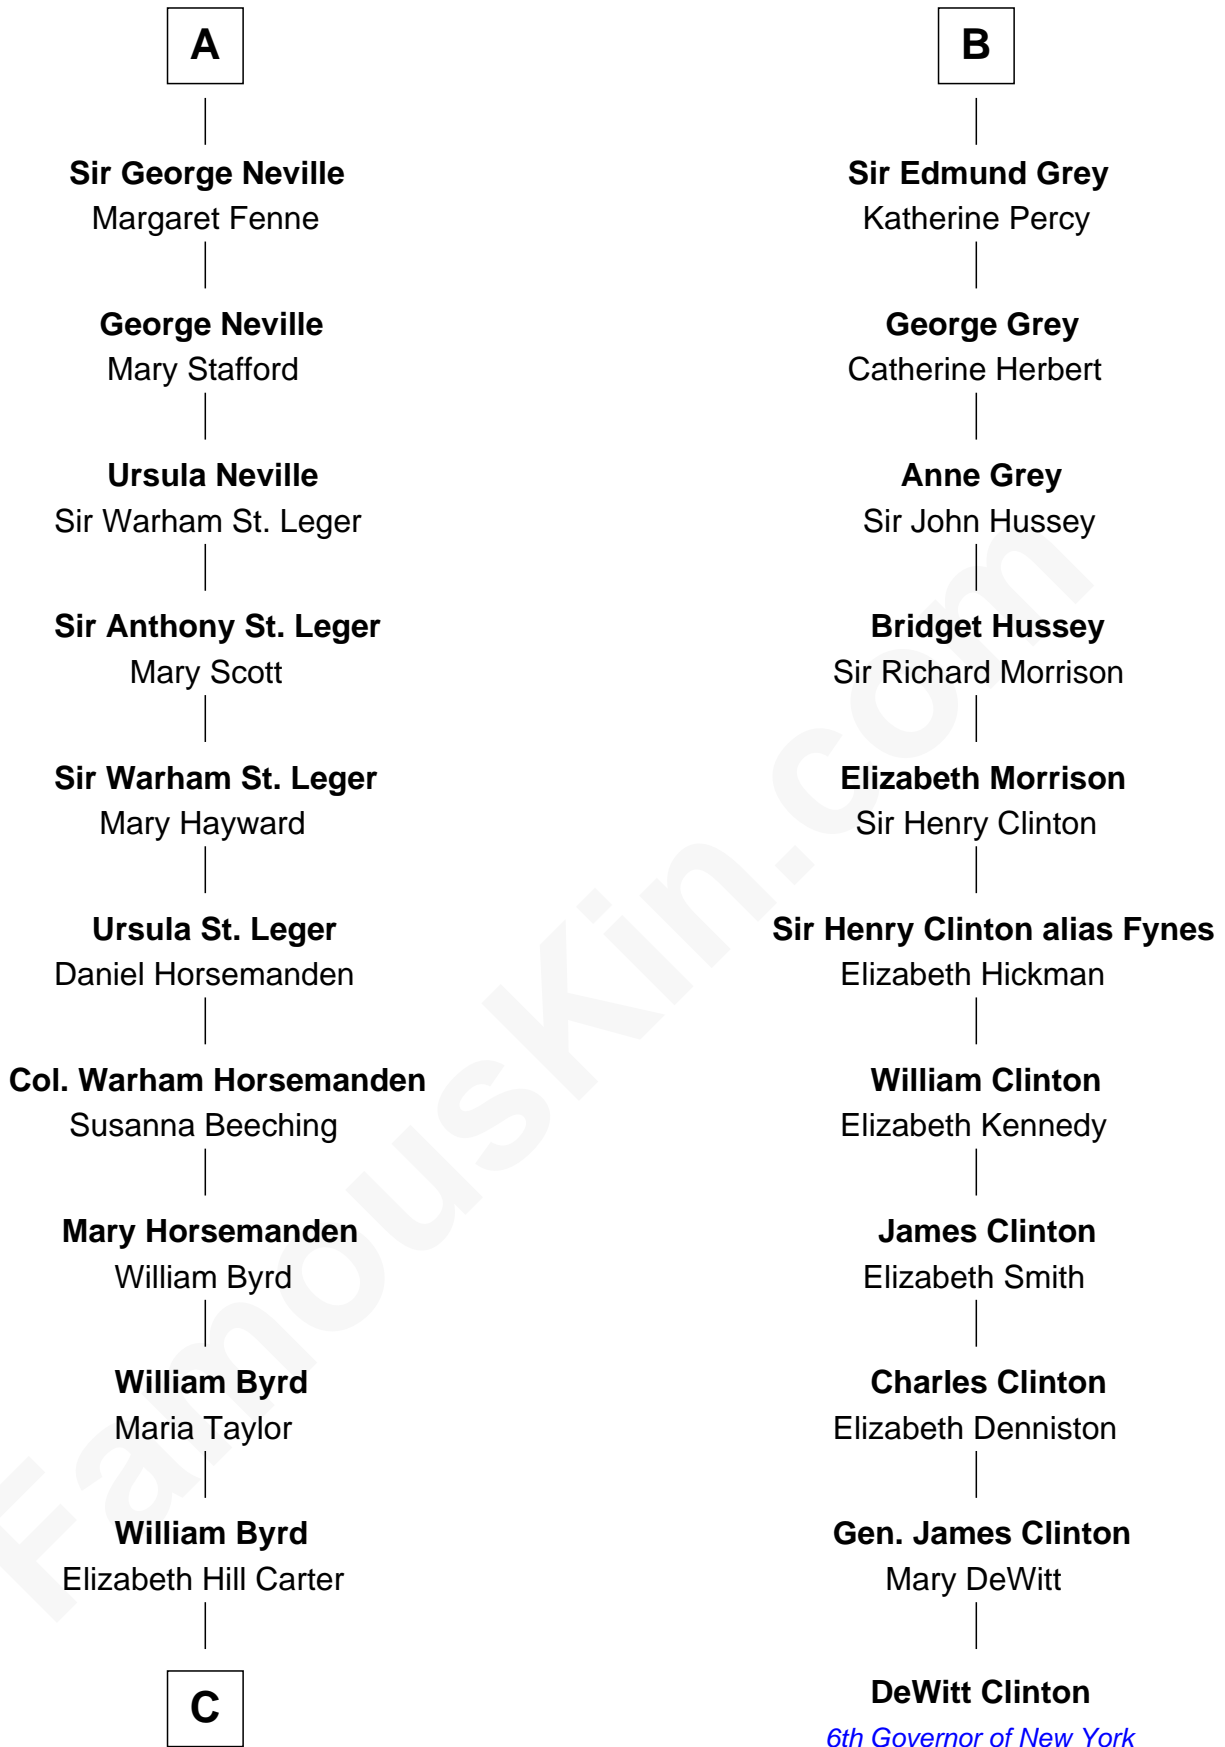

# FamousKin.com Relationship Chart of

**Harry F. Byrd**

*50th Governor of Virginia*

17th cousin 4 times removed of

**DeWitt Clinton**

*6th Governor of New York*

**Sir William Longespee**

Ela of Salisbury

Emmeline de Ridelisford

**Ela Longespee**

Sir Roger la Zouche

**Sir Alan la Zouche**

Eleanor de Segrave

**Maude la Zouche**

Sir Robert de Holland

**Thomas Holand**

Joan Plantagenet

**John de Holand**

Elizabeth of Lancaster

**Constance de Holand**

Sir John Grey

**B**

**C**

—  
**Thomas Taylor Byrd**