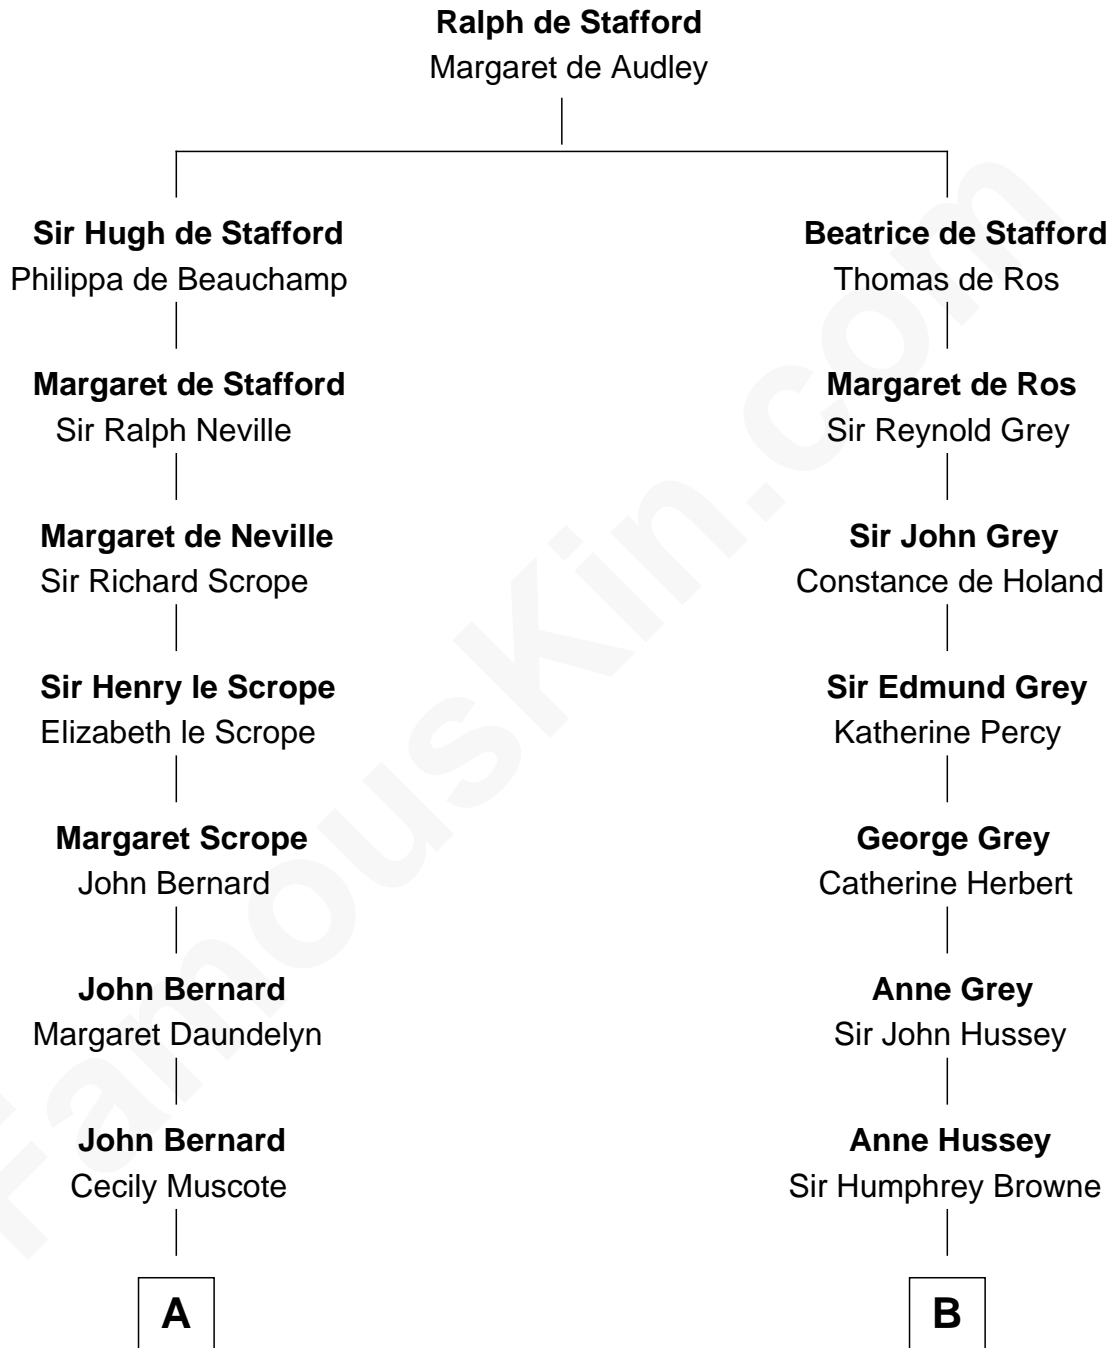

# FamousKin.com Relationship Chart of

**Harry F. Byrd**

*50th Governor of Virginia*

15th cousin 2 times removed of

**Lt. Gen. James Brudenell**

*Leader of the "Charge of the Light Brigade"*

**A**

**Francis Bernard**  
Alice Hazlewood

**Elizabeth Bernard**  
Thomas Harrison

Probable

**Benjamin Harrison**  
Mary - - - - -

**Benjamin Harrison**  
Hannah Churchill

**Nathaniel Harrison**  
Mary Cary

**Nathaniel Harrison**  
Mary Digges

**Benjamin Harrison**  
Evelyn Taylor Byrd