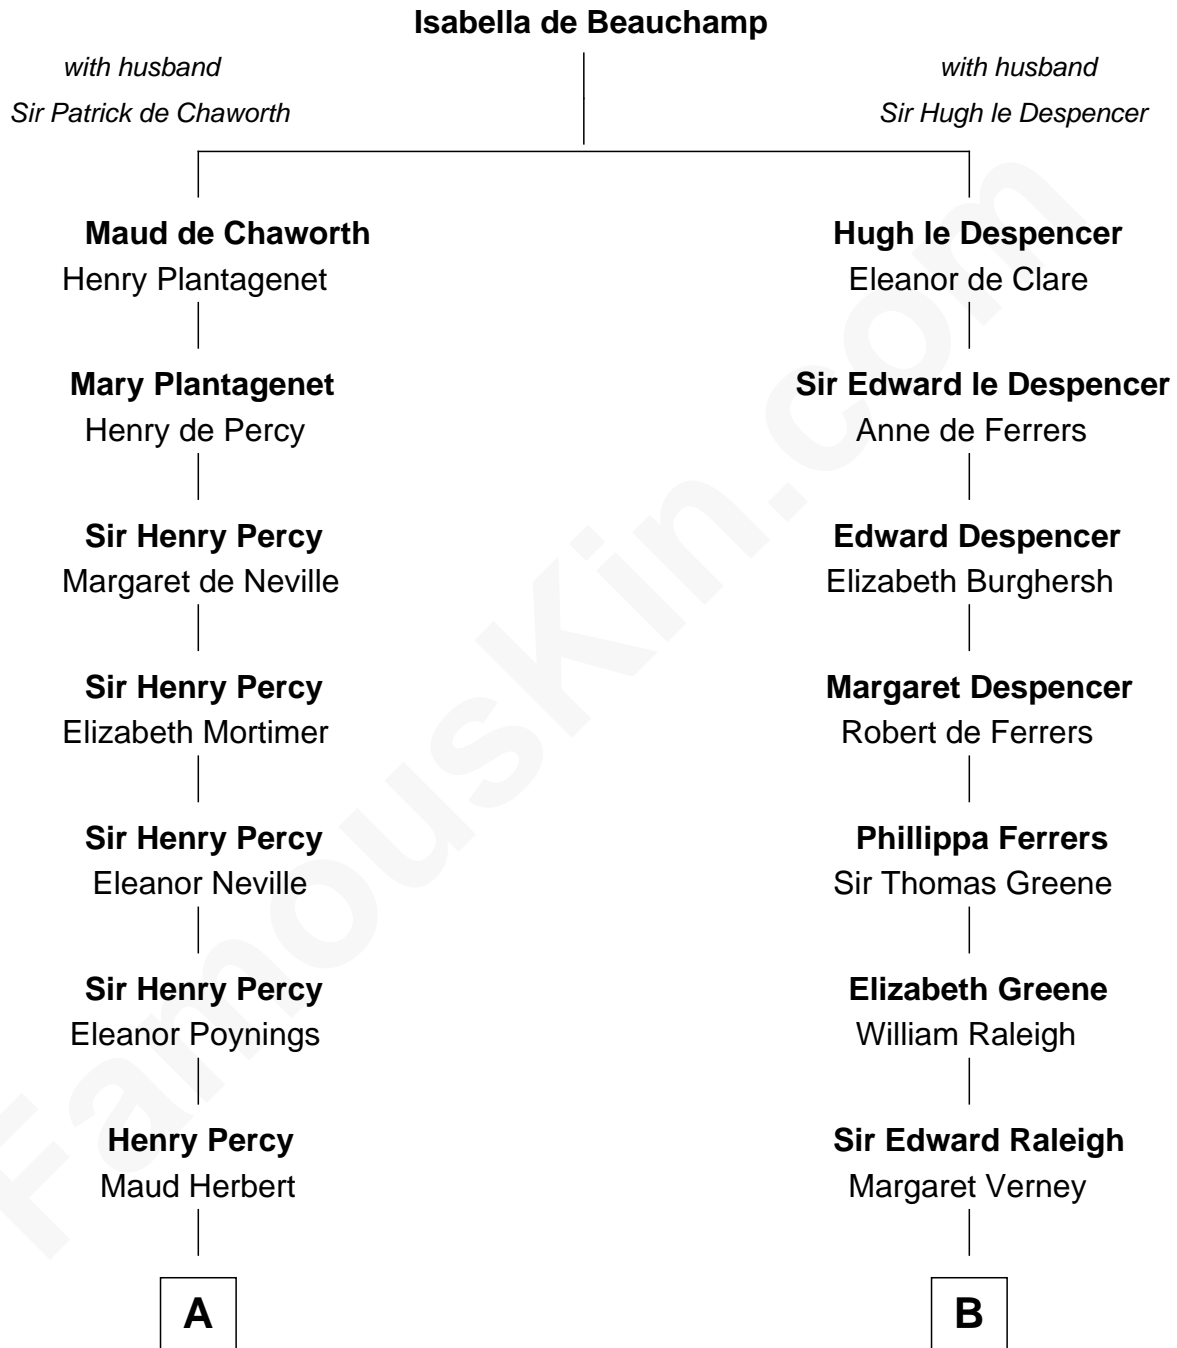

FamousKin.com Relationship Chart of

Harry F. Byrd

50th Governor of Virginia

13th cousin 8 times removed of

Jonathan Swift

Author of Gulliver's Travels

C

—
Thomas Taylor Byrd

Mary Armistead

—
Richard Evelyn Byrd

Anne Harrison

—
Col. William Byrd
Jane Meriwether Rivers

—
Richard Evelyn Byrd

Eleanor Bolling Flood

—
Harry F. Byrd

50th Governor of Virginia