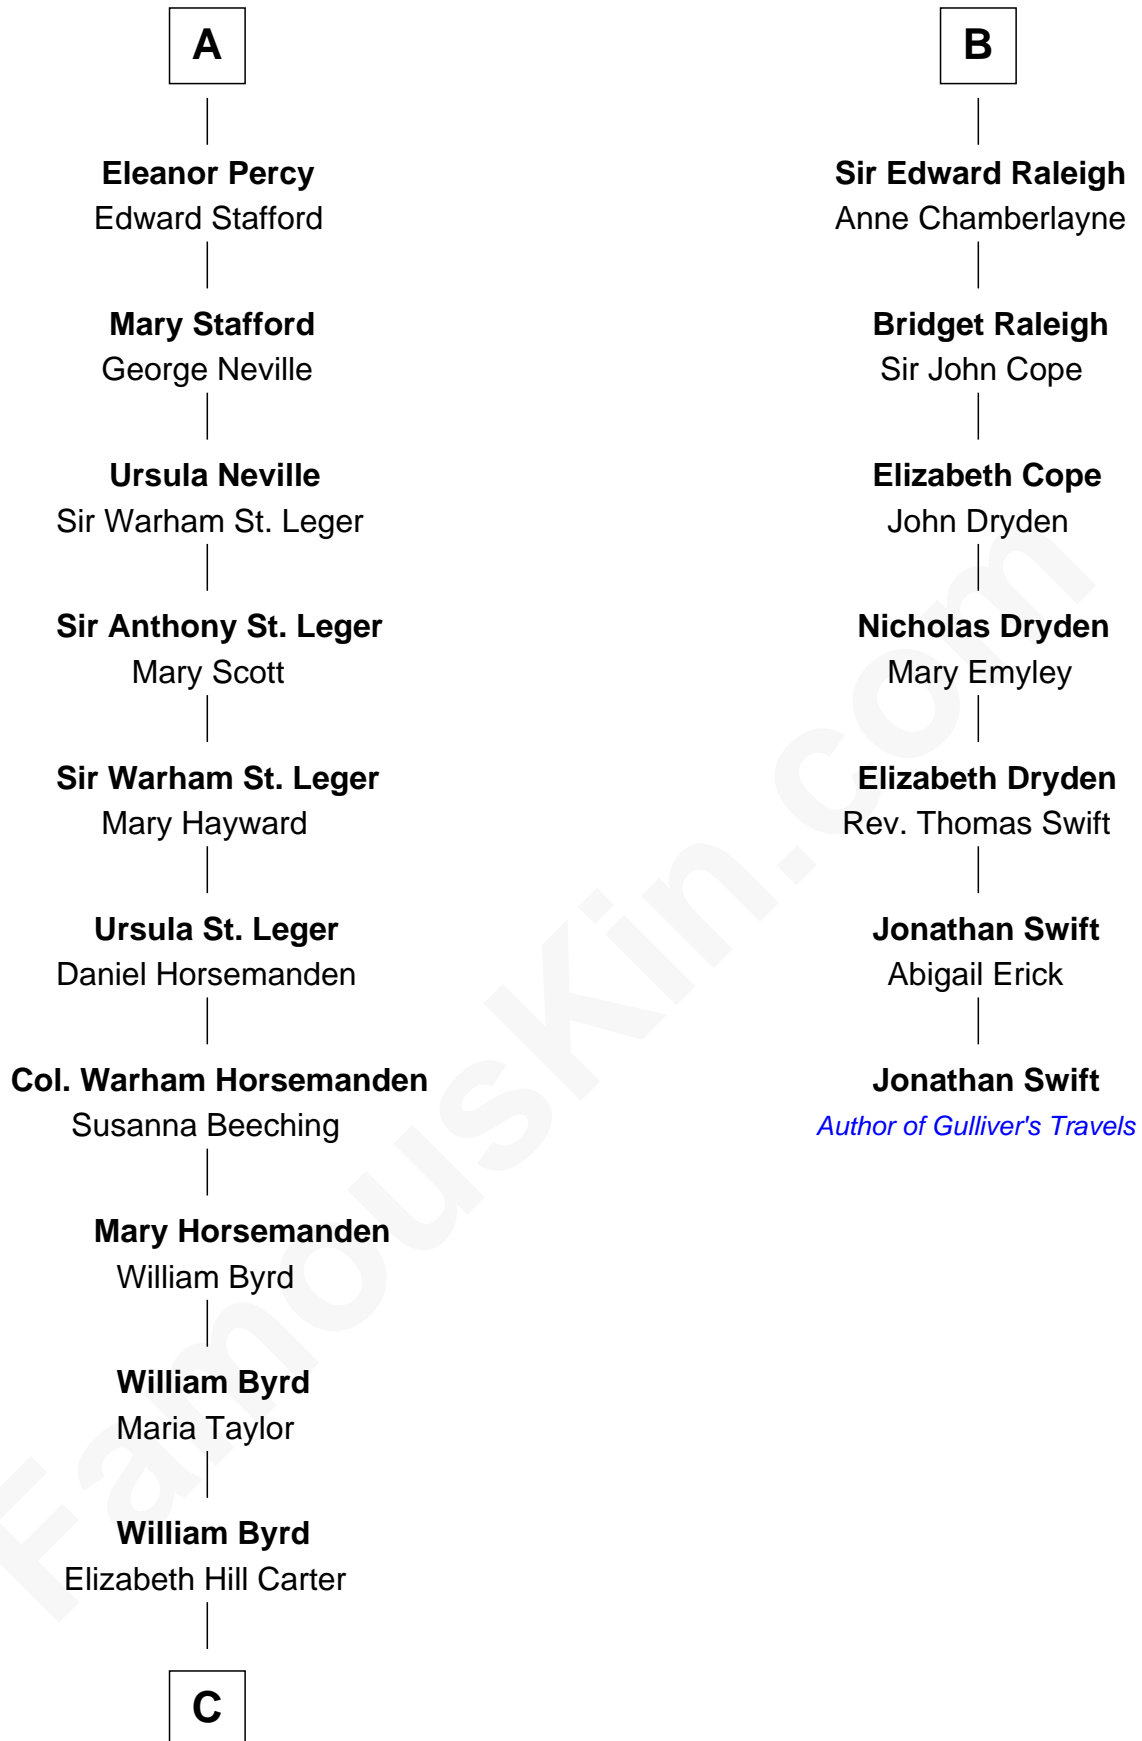

FamousKin.com Relationship Chart of

Harry F. Byrd

50th Governor of Virginia

13th cousin 8 times removed of

Jonathan Swift

Author of Gulliver's Travels

C

—
Thomas Taylor Byrd

Mary Armistead

—
Richard Evelyn Byrd

Anne Harrison

—
Col. William Byrd
Jane Meriwether Rivers

—
Richard Evelyn Byrd

Eleanor Bolling Flood

—
Harry F. Byrd

50th Governor of Virginia