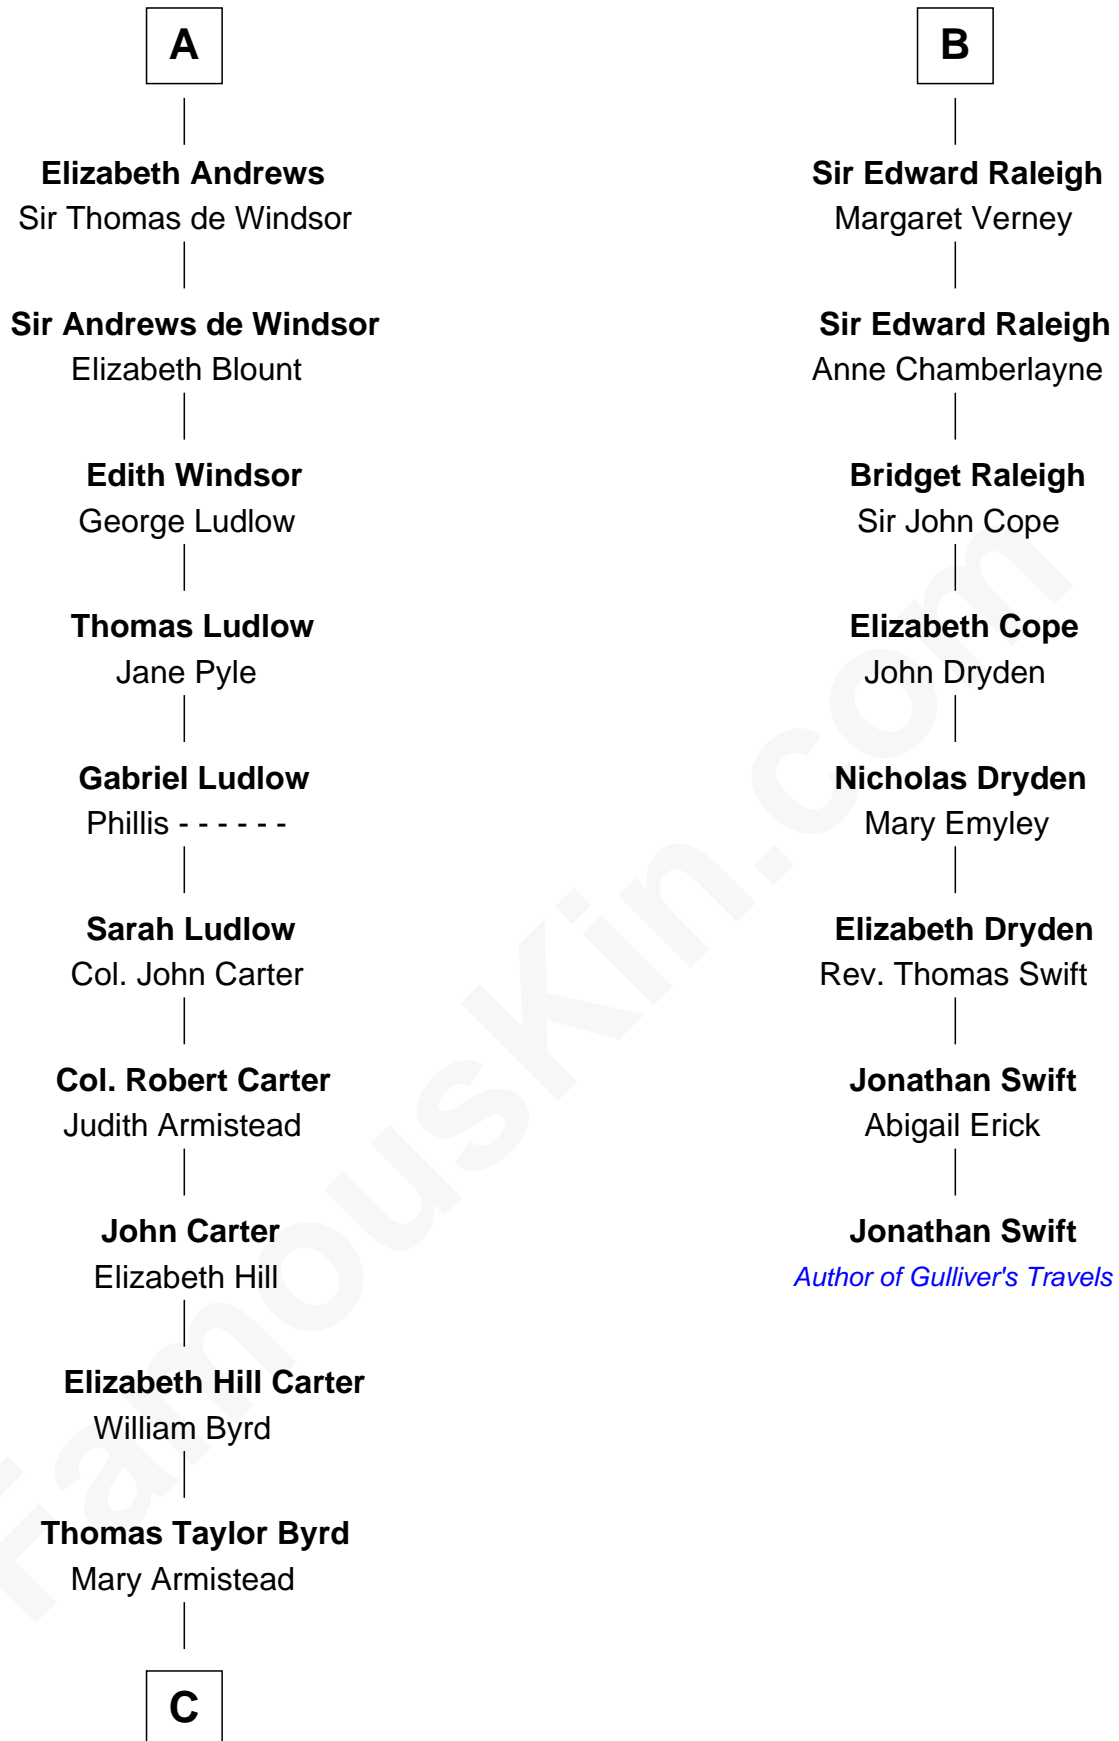

FamousKin.com Relationship Chart of

Harry F. Byrd

50th Governor of Virginia

14th cousin 6 times removed of

Jonathan Swift

Author of Gulliver's Travels

Sir Hugh le Despencer

Aveline Basset

Isabella de Beauchamp

Hugh le Despencer

Eleanor de Clare

Sir Edward le Despencer

Anne de Ferrers

Edward Despencer

Elizabeth Burghersh

Margaret Despencer

Robert de Ferrers

Phillippa Ferrers

Sir Thomas Greene

Elizabeth Greene

William Raleigh

B

C

Richard Evelyn Byrd