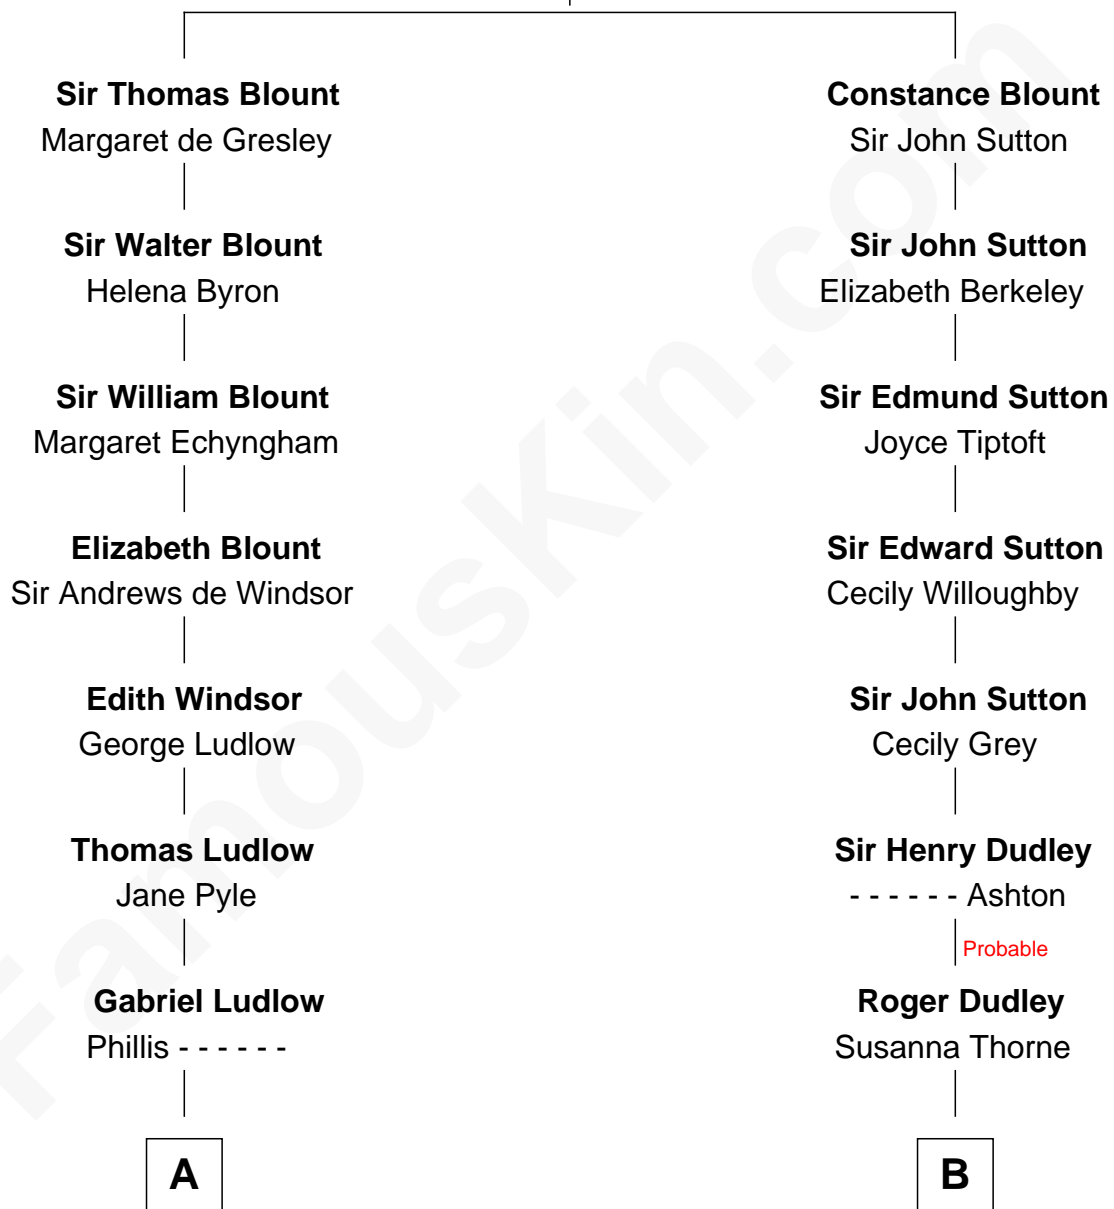

FamousKin.com Relationship Chart of

Harry F. Byrd

50th Governor of Virginia

15th cousin 3 times removed of

Alan Ladd

Movie Actor

Sir Walter Blount

Sancha de Ayala

C

Alan Harwood Ladd

Selina Raleigh

Alan Ladd

Movie Actor

FamousKin.com