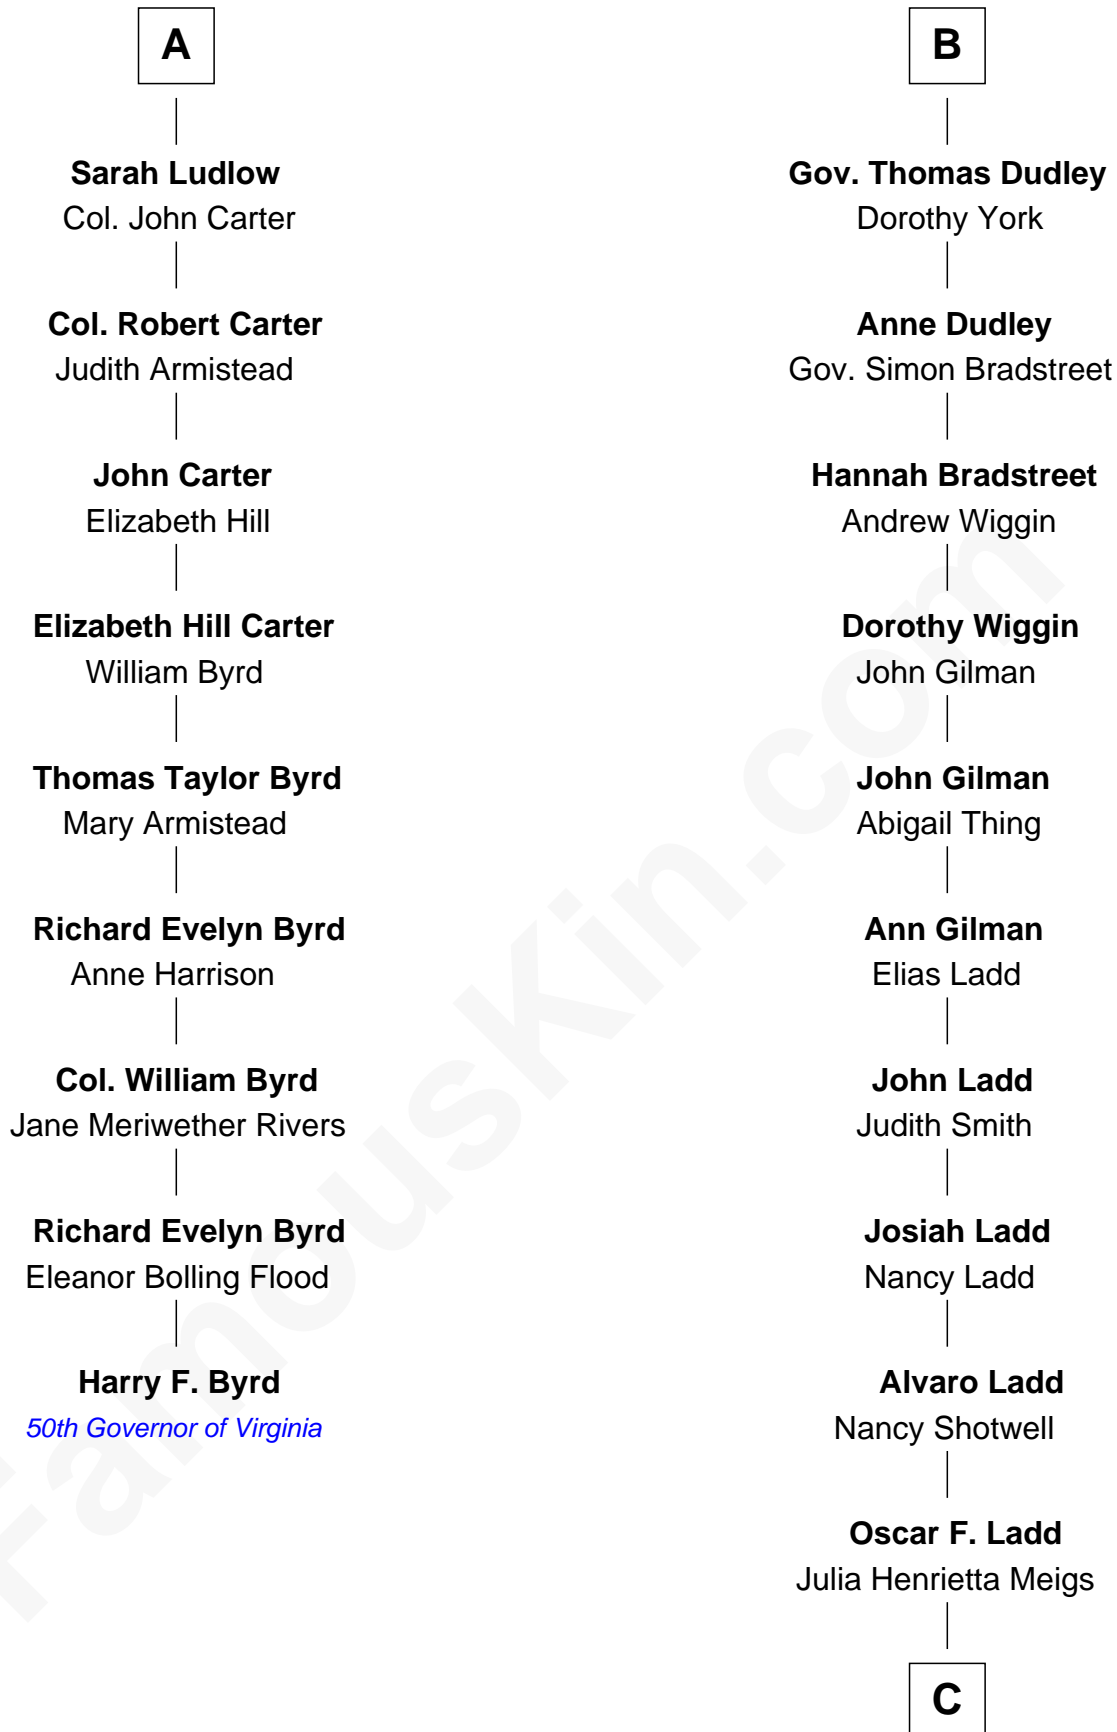

FamousKin.com Relationship Chart of

Harry F. Byrd

50th Governor of Virginia

15th cousin 3 times removed of

Alan Ladd

Movie Actor

Sir Walter Blount

Sancha de Ayala