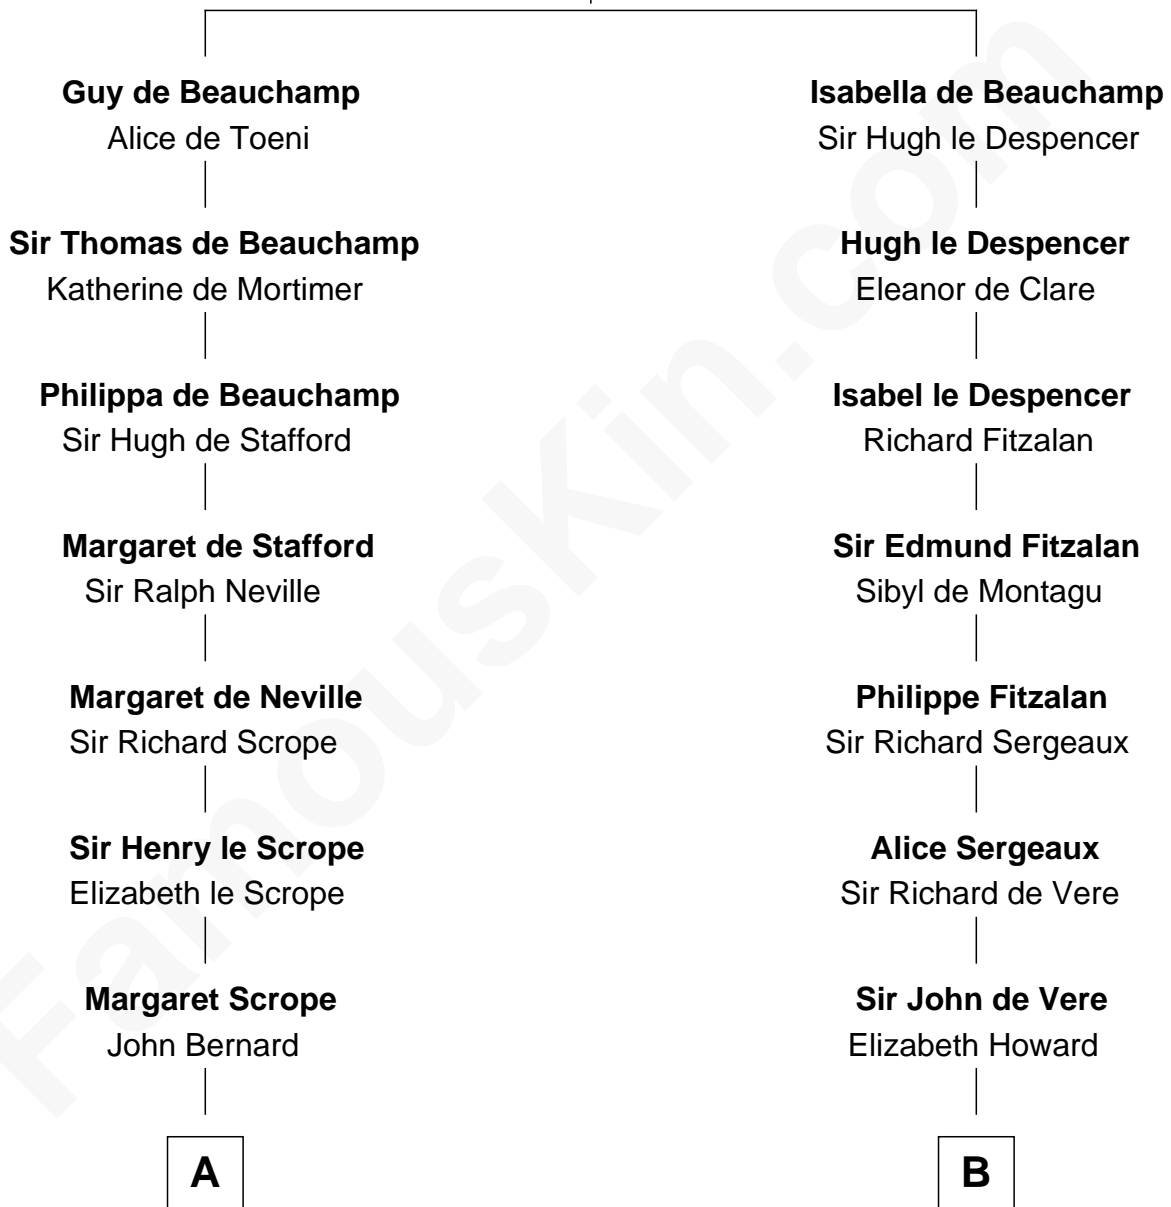

# FamousKin.com Relationship Chart of

**Harry F. Byrd**

*50th Governor of Virginia*

19th cousin 2 times removed of

**Alan Ladd**

*Movie Actor*

**William de Beauchamp**

Maud FitzJohn

**C**

**Col. William Byrd**  
Jane Meriwether Rivers

**Richard Evelyn Byrd**  
Eleanor Bolling Flood

**Harry F. Byrd**  
*50th Governor of Virginia*

**D**

**Sylvia Americana Sumner**  
Abram Shotwell

**Nancy Shotwell**  
Alvaro Ladd

**Oscar F. Ladd**  
Julia Henrietta Meigs

**Alan Harwood Ladd**  
Selina Raleigh

**Alan Ladd**  
*Movie Actor*