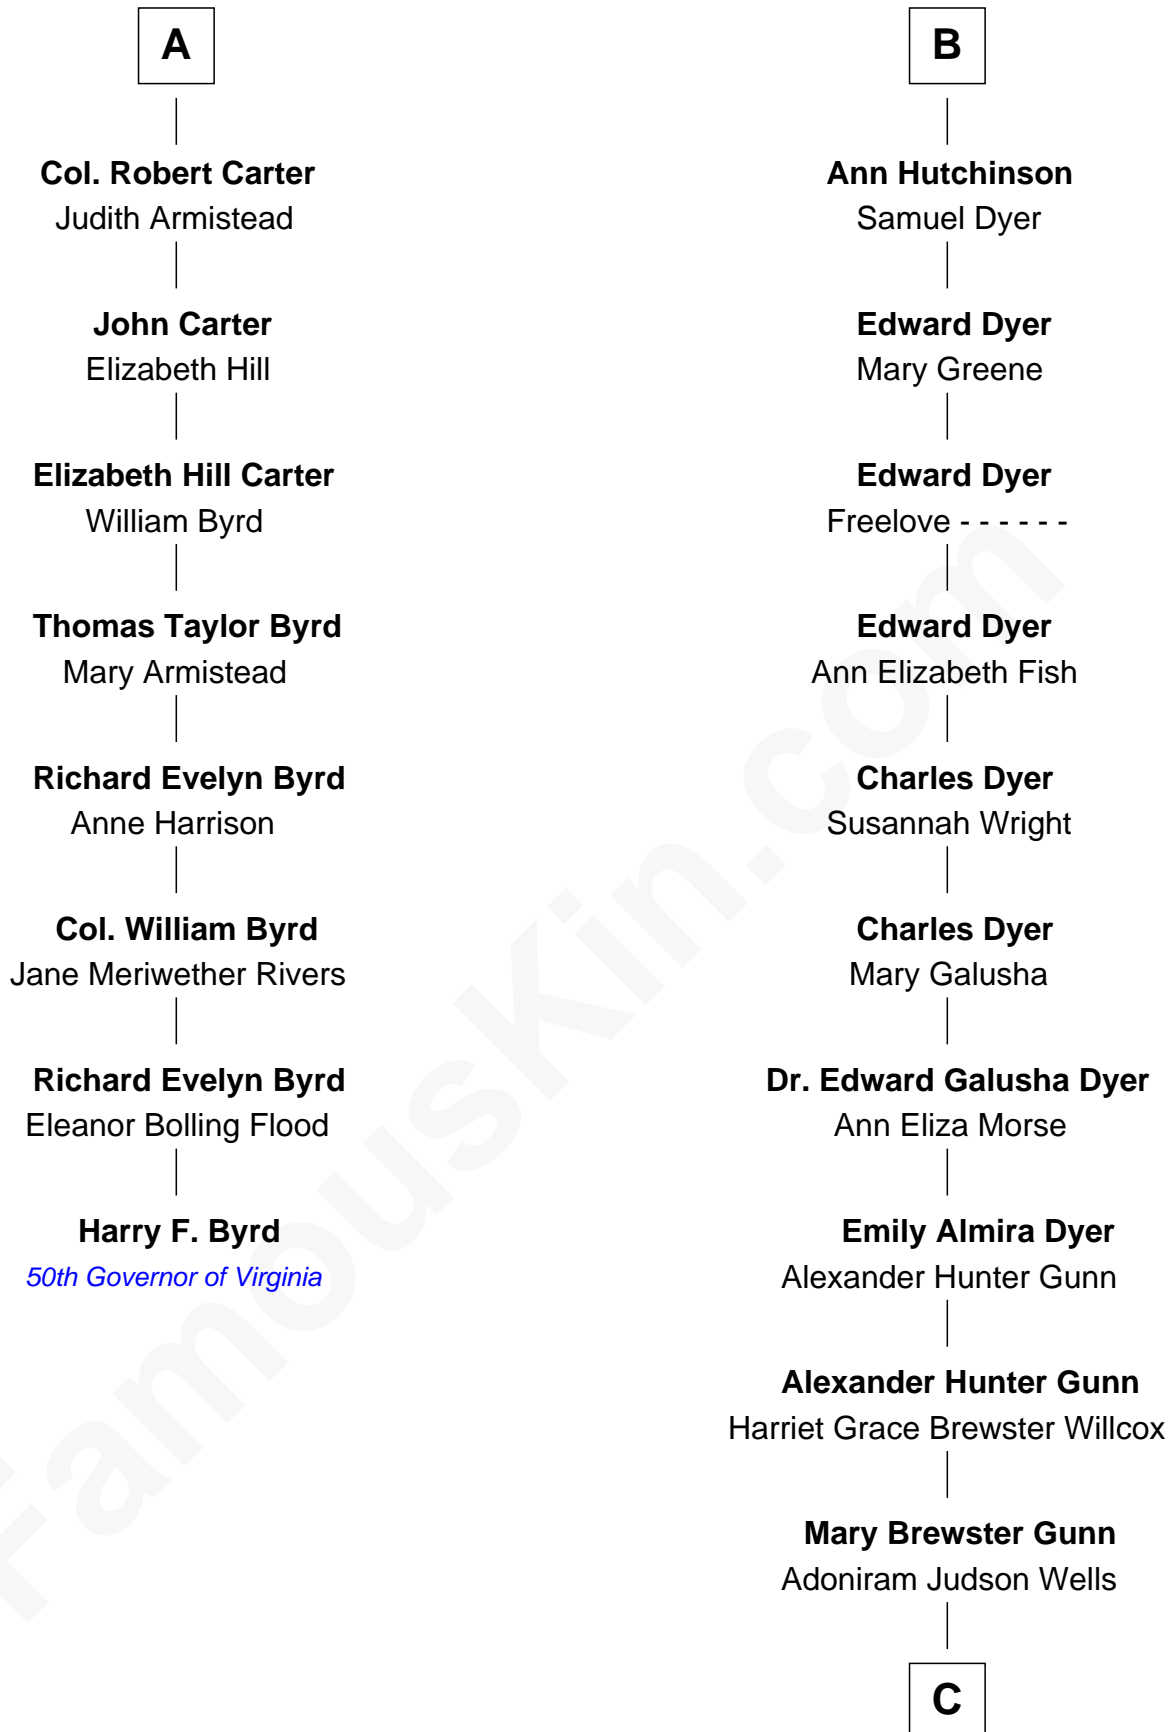

FamousKin.com Relationship Chart of

Harry F. Byrd

50th Governor of Virginia

14th cousin 4 times removed of

Elisabeth Shue

TV and Movie Actress

Sir Thomas Blount
Margaret de Gresley

Sir Walter Blount
Helena Byron

Sir William Blount
Margaret Echyngam

Elizabeth Blount
Sir Andrews de Windsor

Edith Windsor
George Ludlow

Thomas Ludlow
Jane Pyle

Gabriel Ludlow
Phillis - - - - -

Sarah Ludlow
Col. John Carter

A

Sir Thomas Blount
Agnes Hawley

Anne Blount
William Marbury

Robert Marbury
Katherine Williamson

William Marbury
Agnes Lenton

Rev. Francis Marbury
Bridget Dryden

Anne Marbury
William Hutchinson

Edward Hutchinson
Katherine Hamby

B

C

—
Anne Brewster Wells

James William Shue

—
Elisabeth Shue

TV and Movie Actress

FamousKin.com