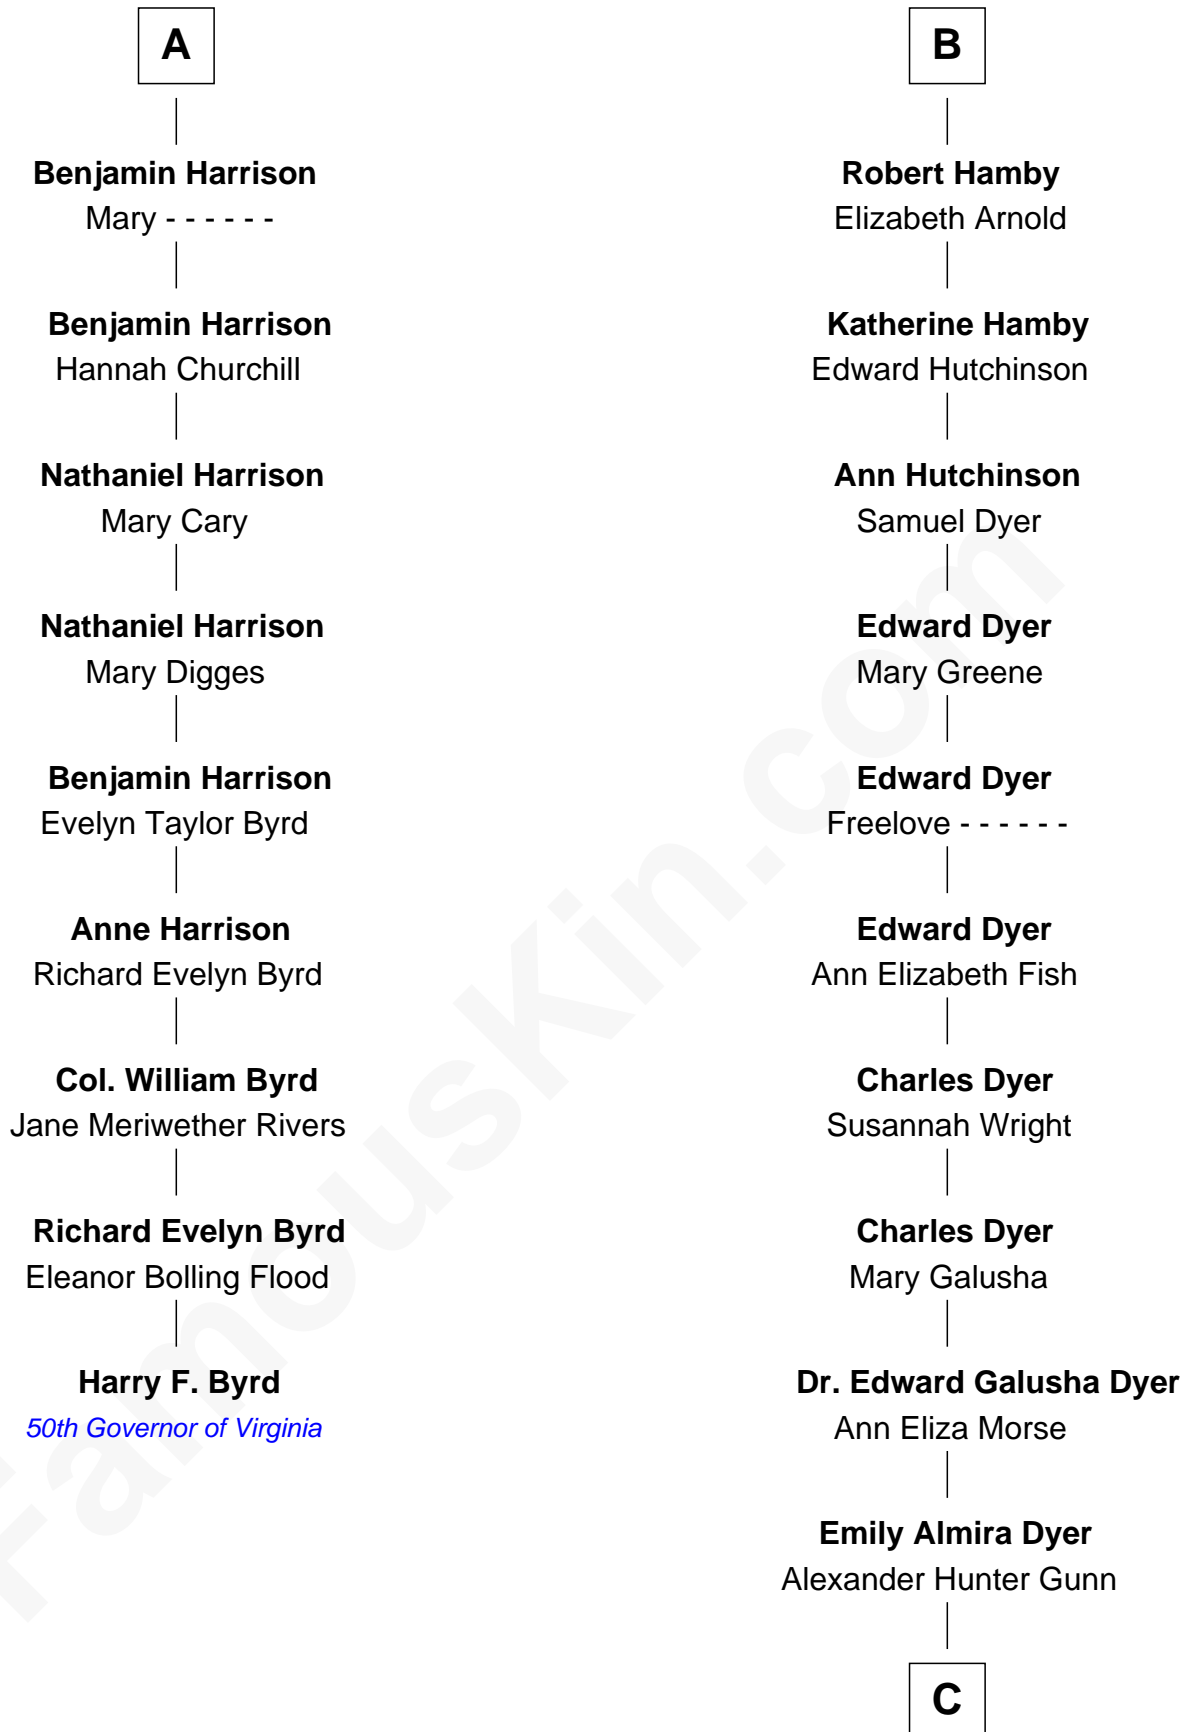

FamousKin.com Relationship Chart of

Harry F. Byrd

50th Governor of Virginia

15th cousin 5 times removed of

Elisabeth Shue

TV and Movie Actress

Stephen le Scrope

Margery de Welles

John le Scrope
Elizabeth Chaworth

Elizabeth le Scrope
Sir Henry le Scrope

Margaret Scrope
John Bernard

John Bernard
Margaret Daundelyn

John Bernard
Cecily Muscote

Francis Bernard
Alice Hazlewood

Elizabeth Bernard
Thomas Harrison

Probable

A

Maude le Scrope
Sir Baldwin Freville

Margaret Freville
Sir Hugh Willoughby

Margery Willoughby
Sir Godfrey Hilton

Elizabeth Hilton
Richard Thimbleby

Anne Thimbleby
John Booth

Eleanor Booth
Edward Hamby

William Hamby
Margaret Blewett

B

C

Alexander Hunter Gunn
Harriet Grace Brewster Willcox

Mary Brewster Gunn
Adoniram Judson Wells

Anne Brewster Wells
James William Shue

Elisabeth Shue
TV and Movie Actress