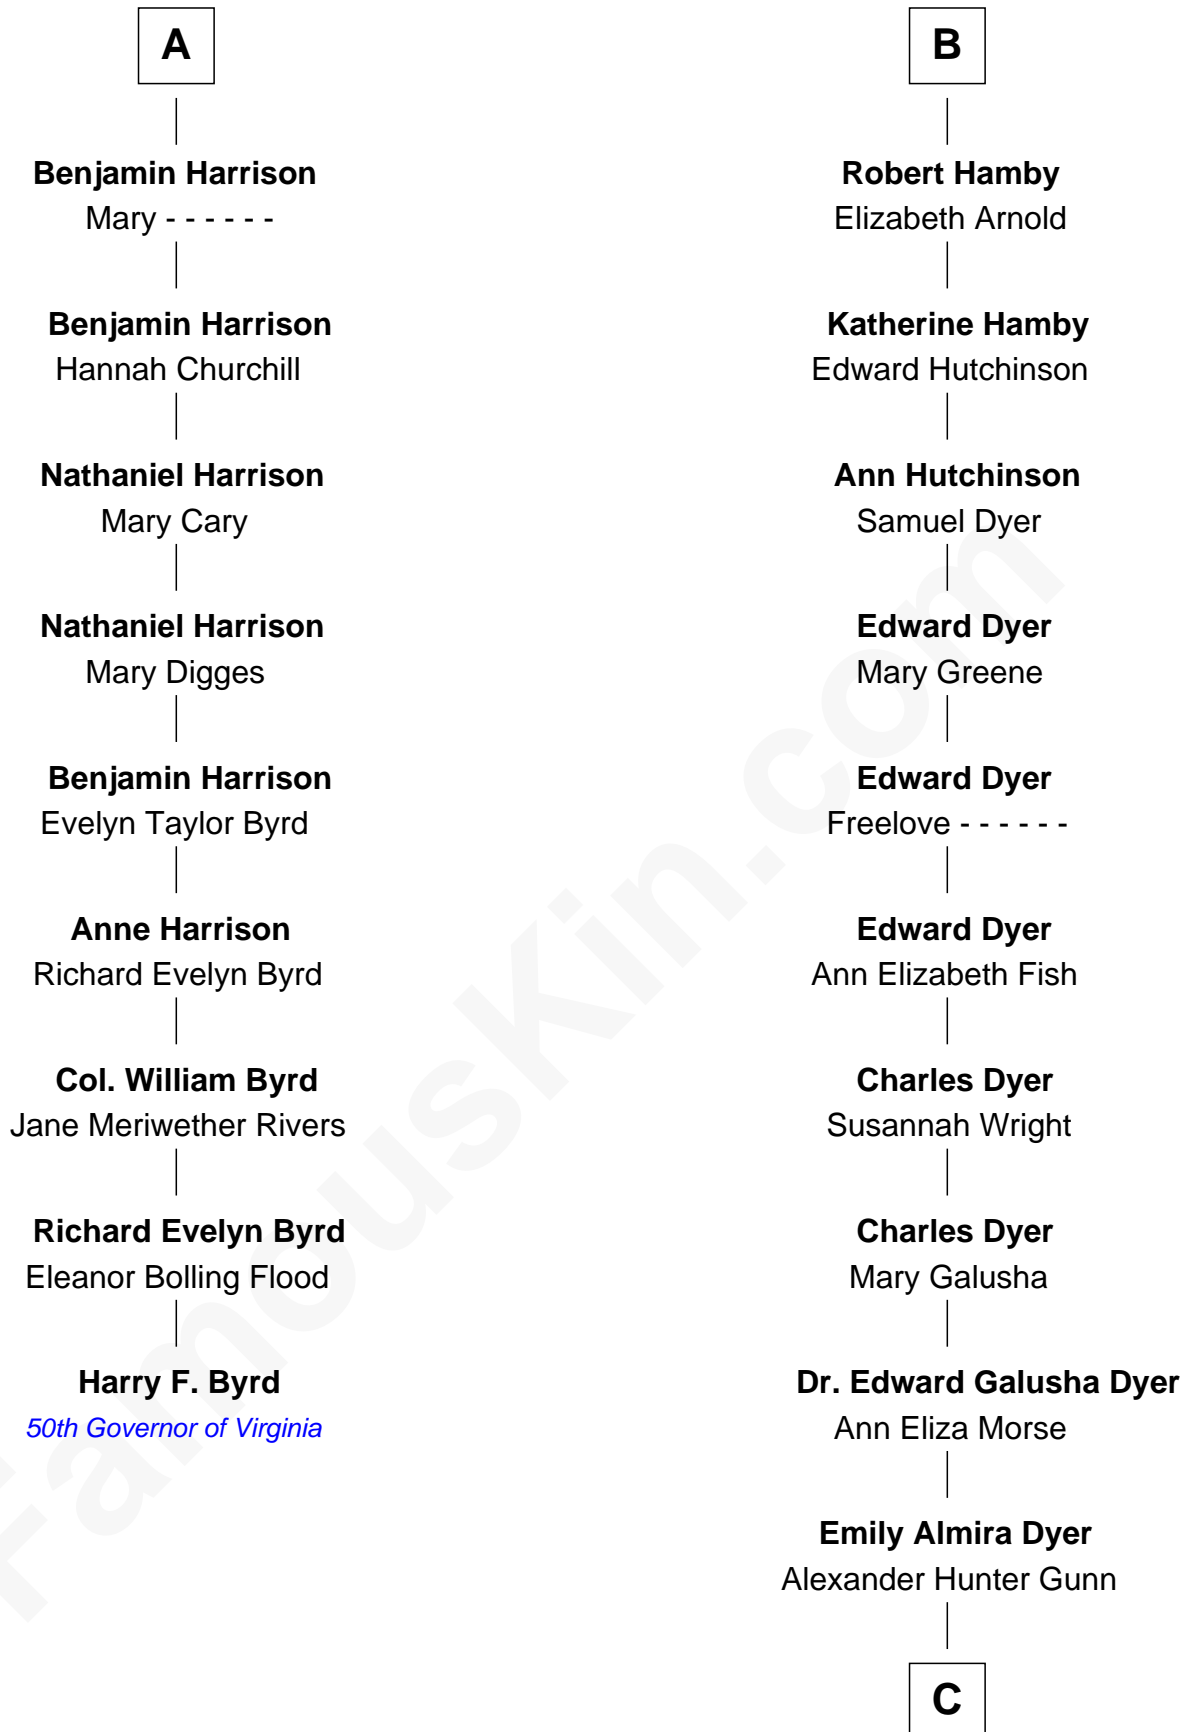

# FamousKin.com Relationship Chart of

**Harry F. Byrd**

*50th Governor of Virginia*

15th cousin 5 times removed of

**Andrew Shue**

*TV Actor*

**Stephen le Scrope**

Margery de Welles

**John le Scrope**  
Elizabeth Chaworth

**Elizabeth le Scrope**  
Sir Henry le Scrope

**Margaret Scrope**  
John Bernard

**John Bernard**  
Margaret Daundelyn

**John Bernard**  
Cecily Muscote

**Francis Bernard**  
Alice Hazlewood

**Elizabeth Bernard**  
Thomas Harrison

Probable

**A**

**Maude le Scrope**  
Sir Baldwin Freville

**Margaret Freville**  
Sir Hugh Willoughby

**Margery Willoughby**  
Sir Godfrey Hilton

**Elizabeth Hilton**  
Richard Thimbleby

**Anne Thimbleby**  
John Booth

**Eleanor Booth**  
Edward Hamby

**William Hamby**  
Margaret Blewett

**B**

**C**

**Alexander Hunter Gunn**  
Harriet Grace Brewster Willcox

**Mary Brewster Gunn**  
Adoniram Judson Wells