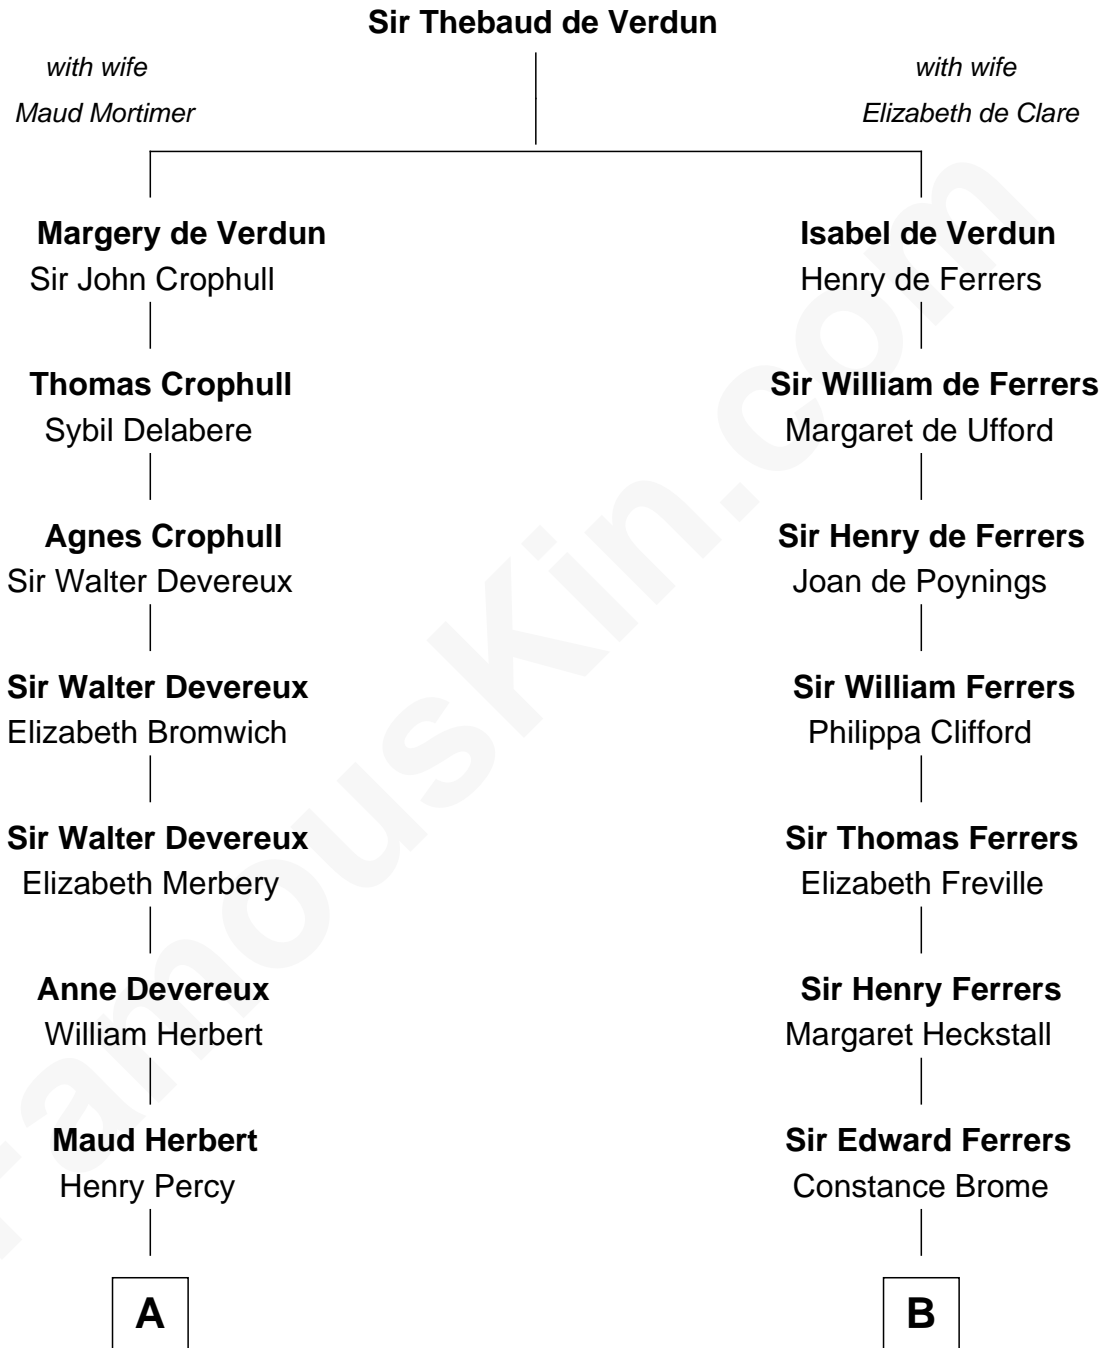

FamousKin.com Relationship Chart of

Harry F. Byrd

50th Governor of Virginia

20th cousin 1 time removed of

John McCain

U.S. Senator from Arizona

C

Thomas Taylor Byrd

Mary Armistead

Richard Evelyn Byrd

Anne Harrison

Col. William Byrd

Jane Meriwether Rivers

Richard Evelyn Byrd

Eleanor Bolling Flood

Harry F. Byrd