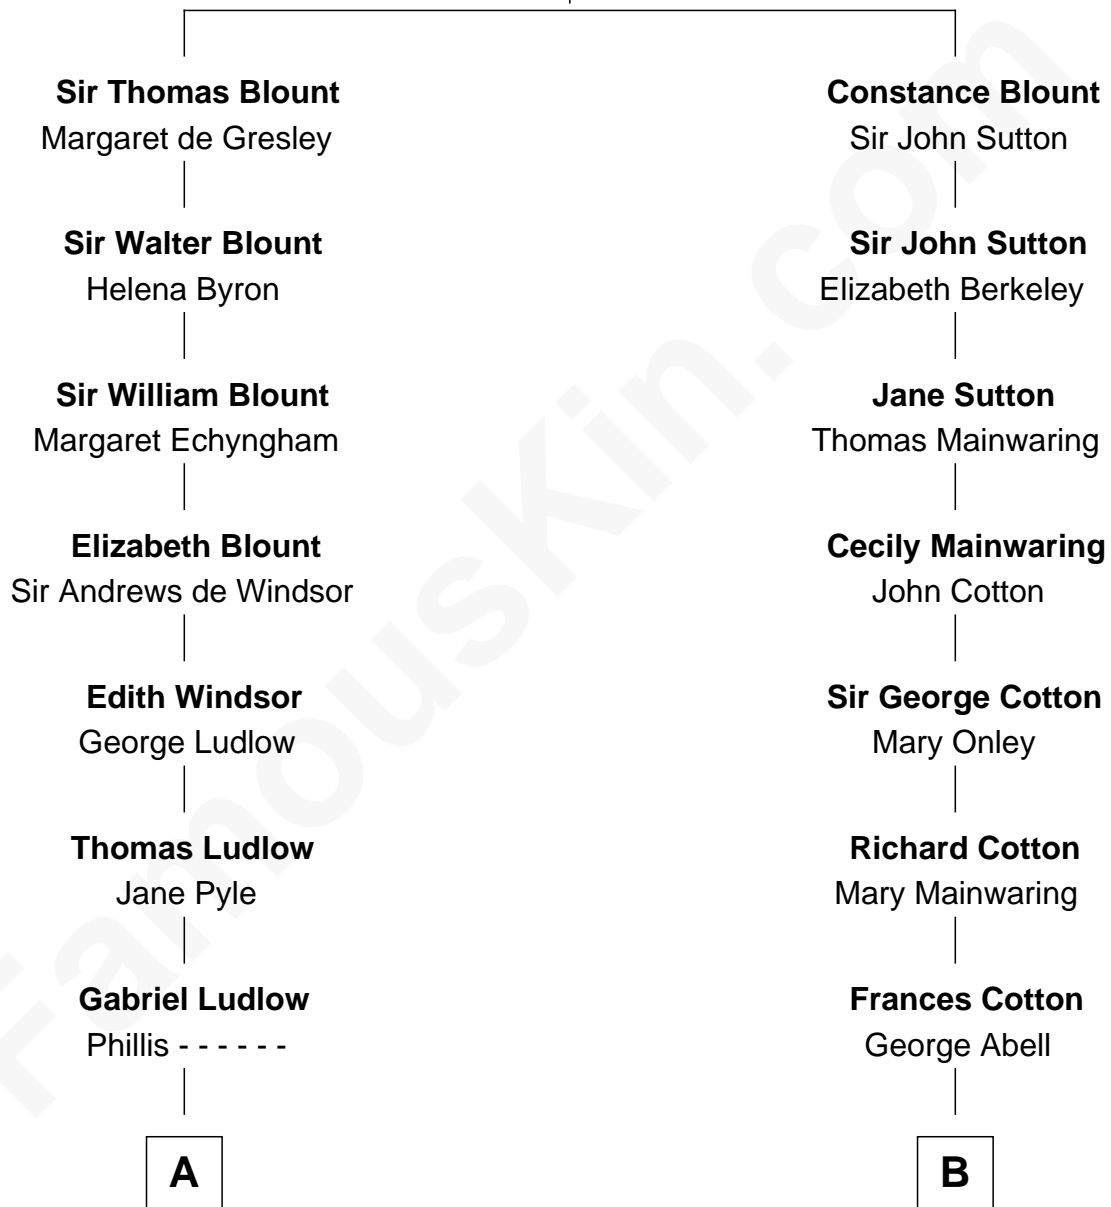

# FamousKin.com Relationship Chart of

**Harry F. Byrd**

*50th Governor of Virginia*

15th cousin 2 times removed of

**Illeana Douglas**

*TV and Movie Actress*

**Sir Walter Blount**

Sancha de Ayala

Illeana Douglas photo by [Lan Bui](#) (CC BY-SA 2.0)