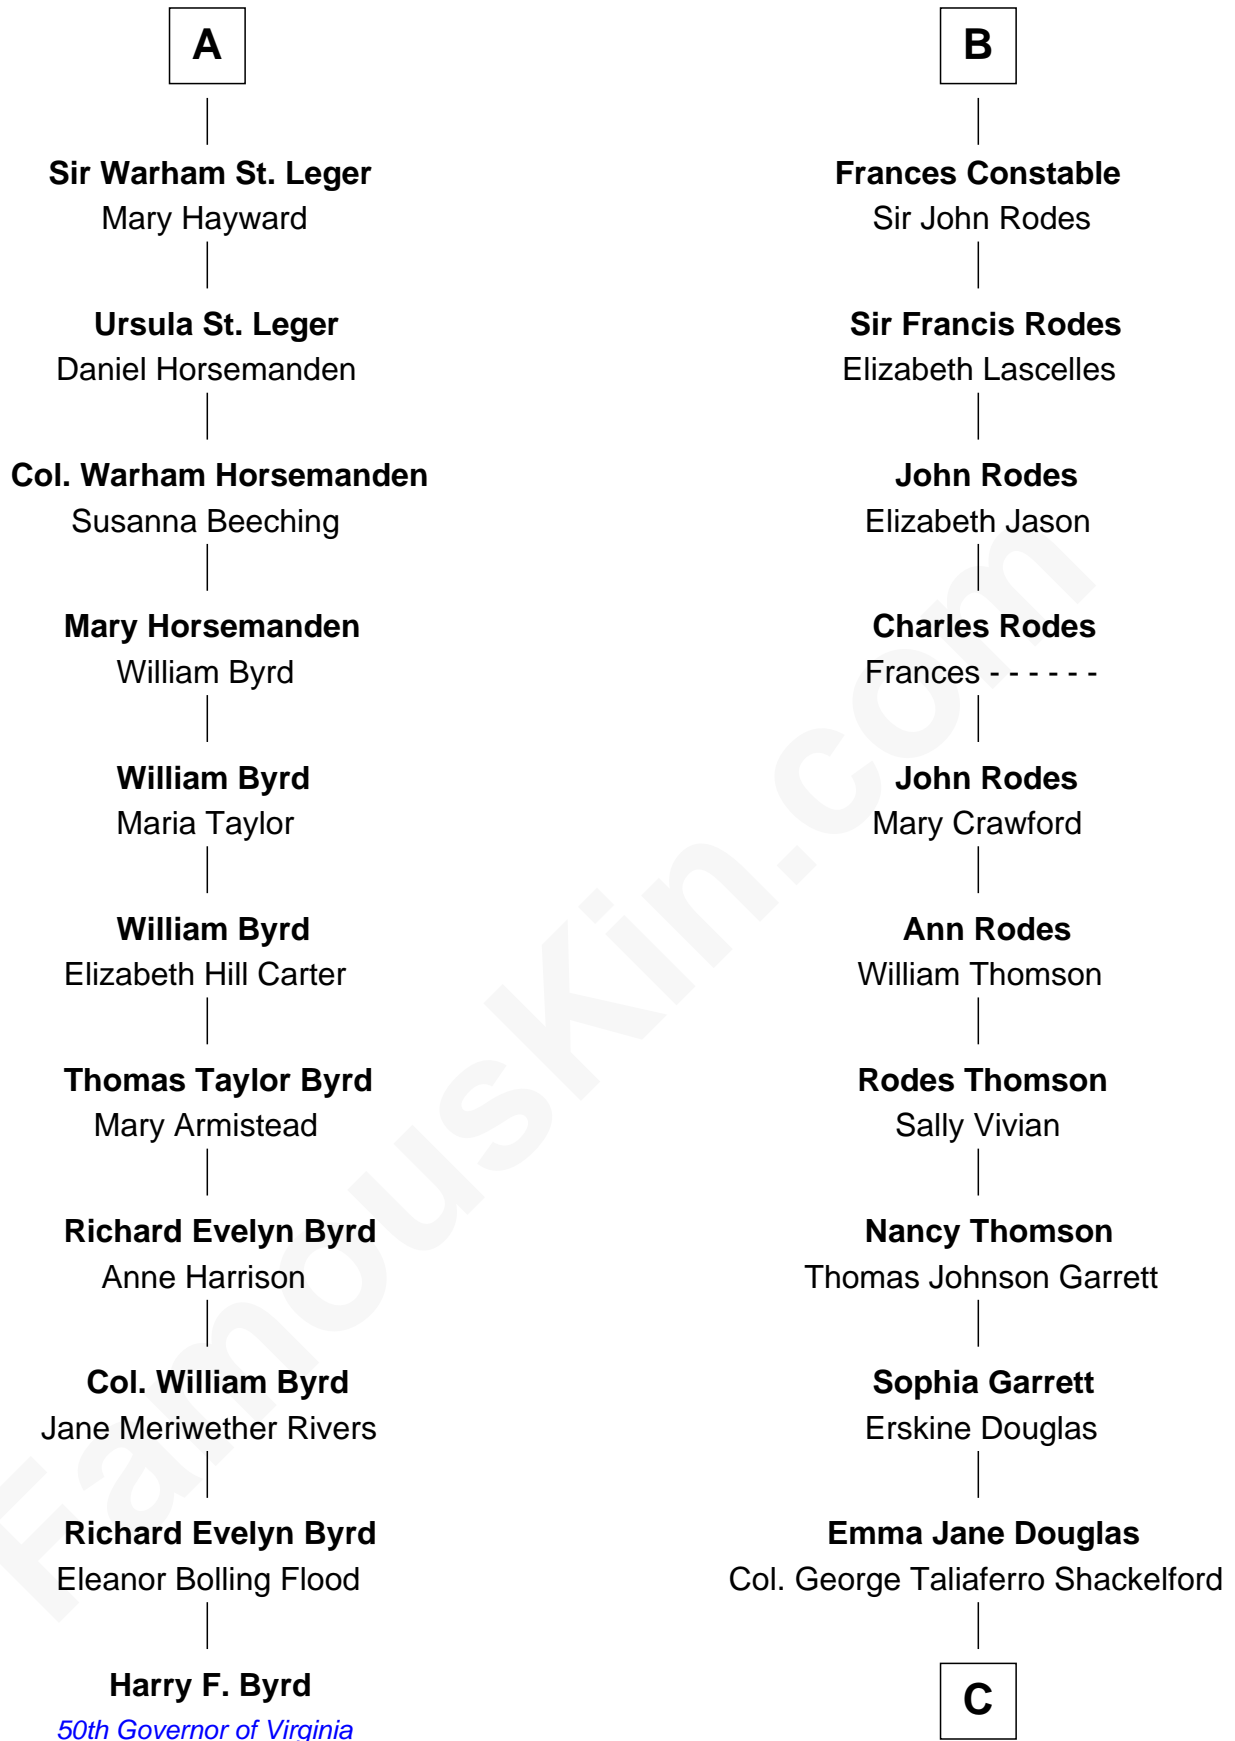

FamousKin.com Relationship Chart of

Harry F. Byrd

50th Governor of Virginia

17th cousin 3 times removed of

Illeana Douglas

TV and Movie Actress

Sir Henry Percy
Elizabeth Mortimer

Sir Henry Percy
Eleanor Neville

Sir Henry Percy
Eleanor Poynings

Henry Percy
Maud Herbert

Eleanor Percy
Edward Stafford

Mary Stafford
George Neville

Ursula Neville
Sir Warham St. Leger

Sir Anthony St. Leger
Mary Scott

A

Elizabeth Percy
Sir John Clifford

Mary Clifford
Sir Philip Wentworth

Elizabeth Wentworth
Sir Martin de la See

Joan de la See
Sir Piers Hildyard

Katherine Hildyard
William Holme

John Holme
Anne Aislaby

Catherine Holme
Marmaduke Constable

B

C

Lena Priscilla Shackelford
Edouard Gregory Hesselberg

Melvyn Edouard Hesselberg
Rosalind Hightower

Gregory Hesselberg
Joan Georgescu

Illeana Douglas
TV and Movie Actress