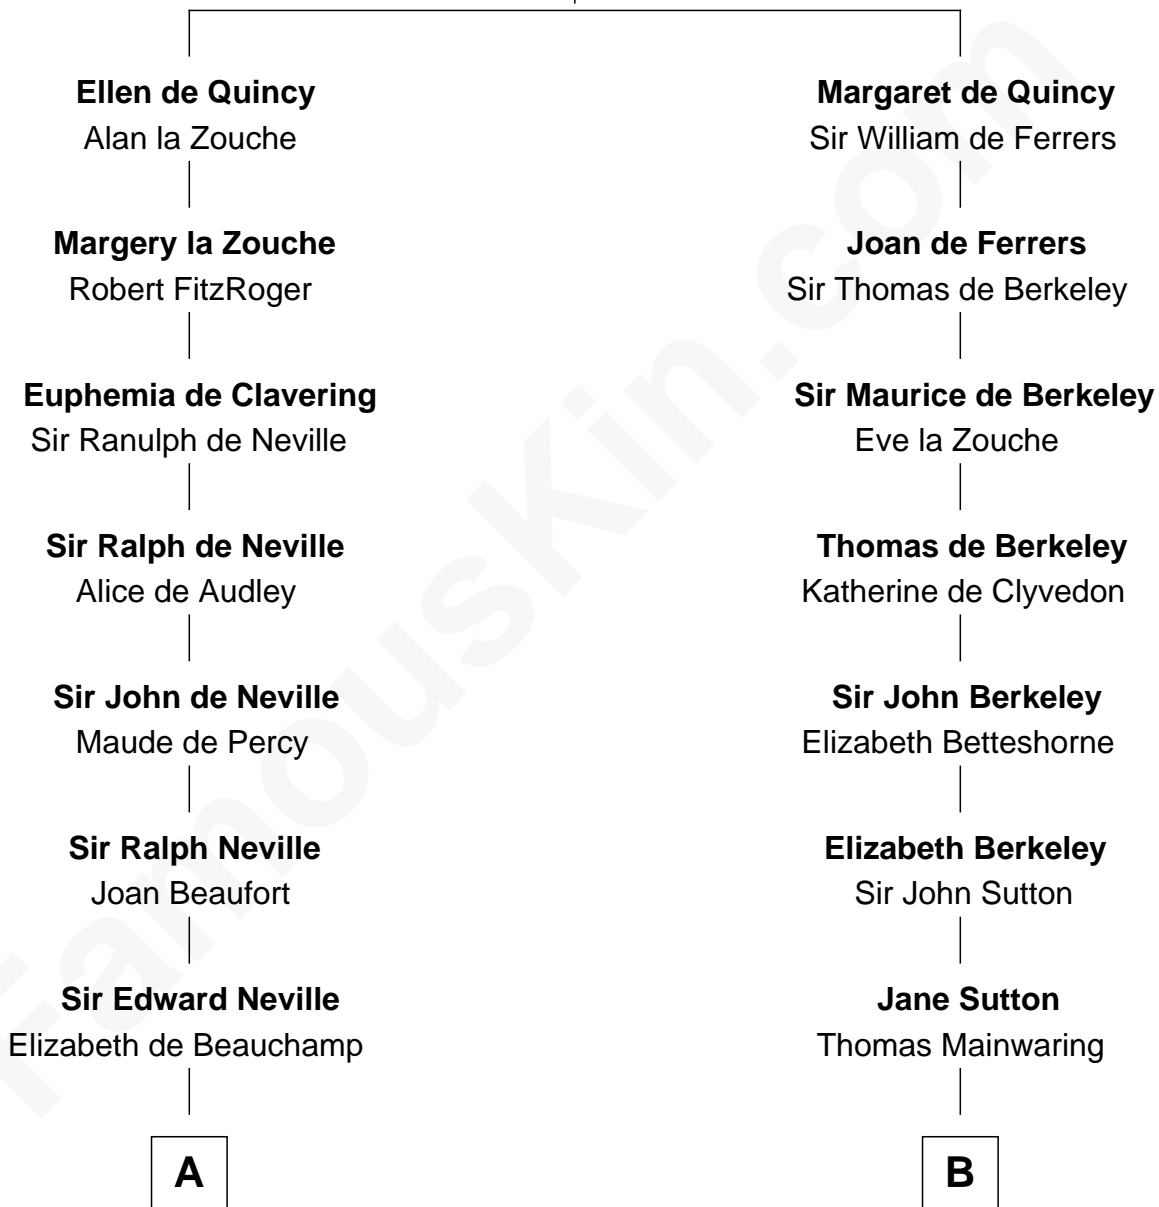

FamousKin.com Relationship Chart of

Harry F. Byrd

50th Governor of Virginia

21st cousin of

Illeana Douglas

TV and Movie Actress

Sir Roger de Quincy

Helen of Galloway

C

Thomas Taylor Byrd

Mary Armistead

Richard Evelyn Byrd

Anne Harrison

Col. William Byrd

Jane Meriwether Rivers

Richard Evelyn Byrd

Eleanor Bolling Flood

Harry F. Byrd

50th Governor of Virginia

D

Emma Jane Douglas

Col. George Taliaferro Shackelford

Lena Priscilla Shackelford

Edouard Gregory Hesselberg