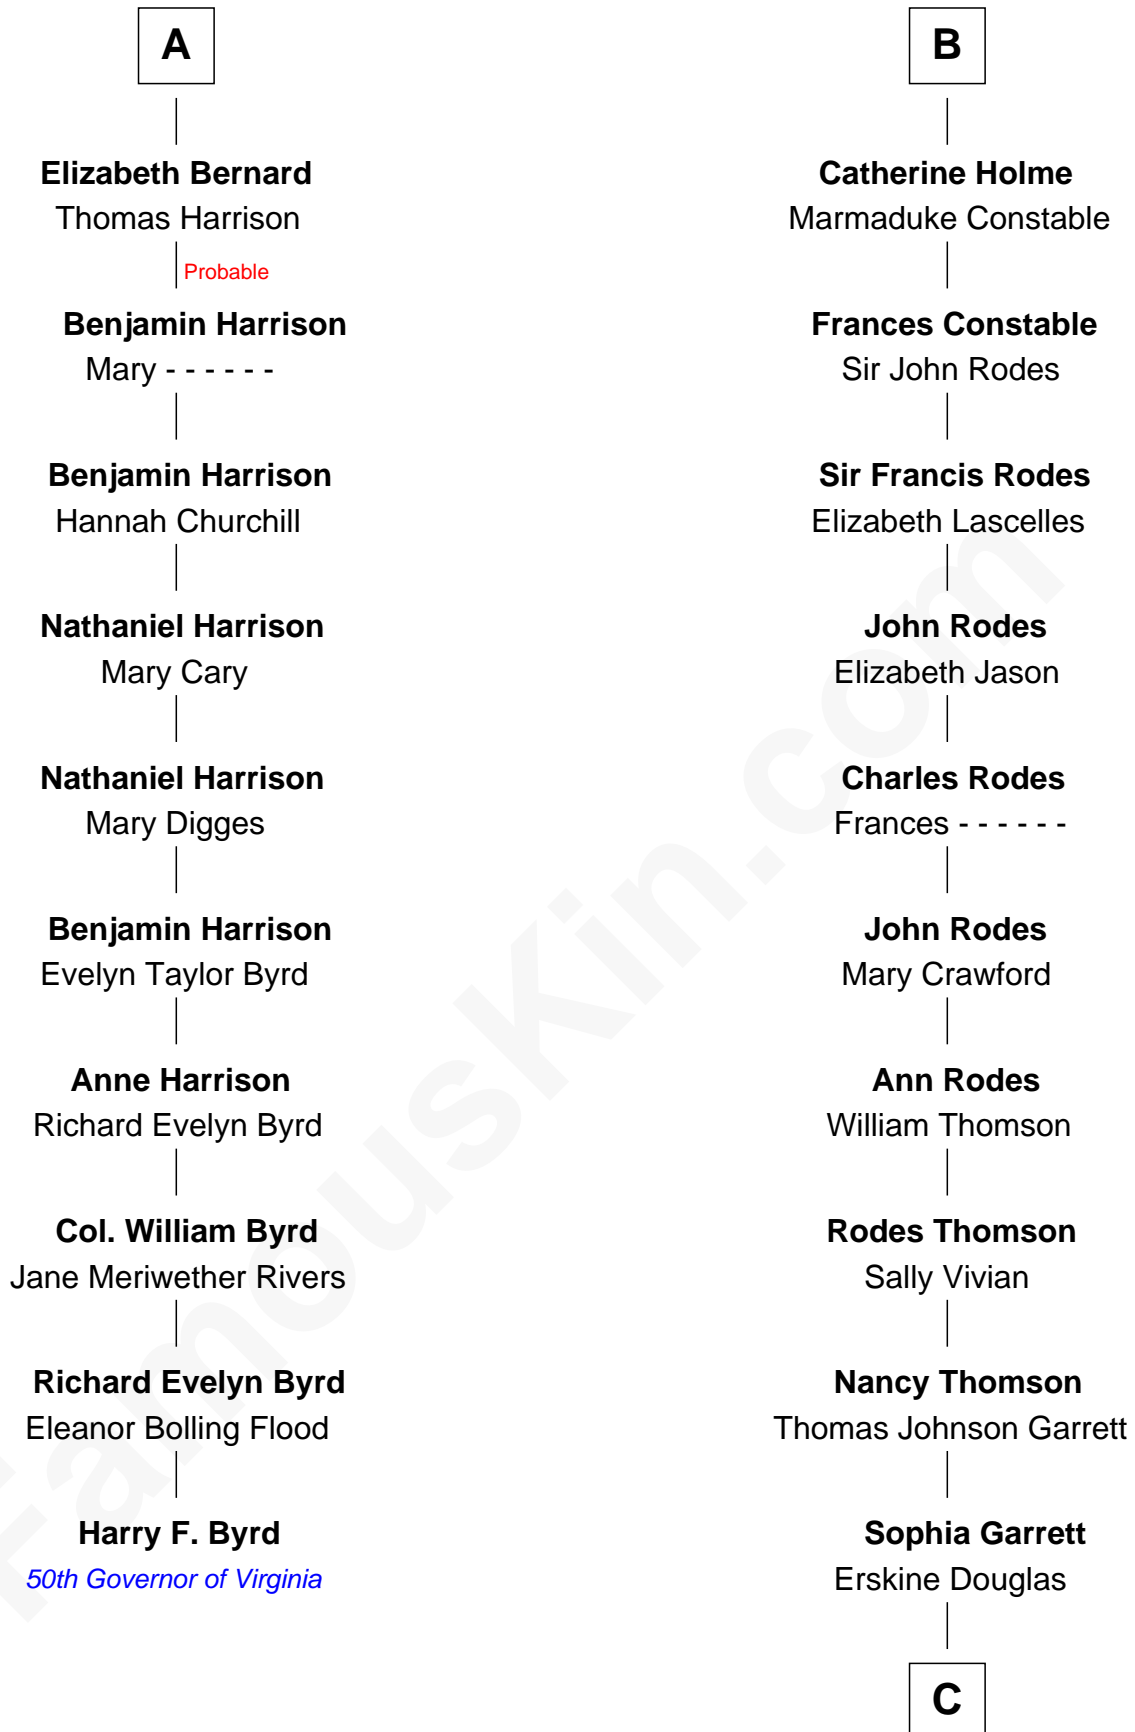

FamousKin.com Relationship Chart of

Harry F. Byrd

50th Governor of Virginia

16th cousin 5 times removed of

Illeana Douglas

TV and Movie Actress

Sir Hugh de Stafford
Philippa de Beauchamp

Margaret de Stafford

Margaret Daundelyn

John Bernard

Cecily Muscote

Francis Bernard

Alice Hazlewood

A

Katherine de Stafford

Michael de la Pole

Isabel de la Pole

Thomas Morley

Anne Morley

Sir John Hastings

Elizabeth Hastings

Sir Robert Hildyard

Sir Piers Hildyard

Joan de la See

Katherine Hildyard

William Holme

John Holme

Anne Aislaby

B

C

Emma Jane Douglas

Col. George Taliaferro Shackelford