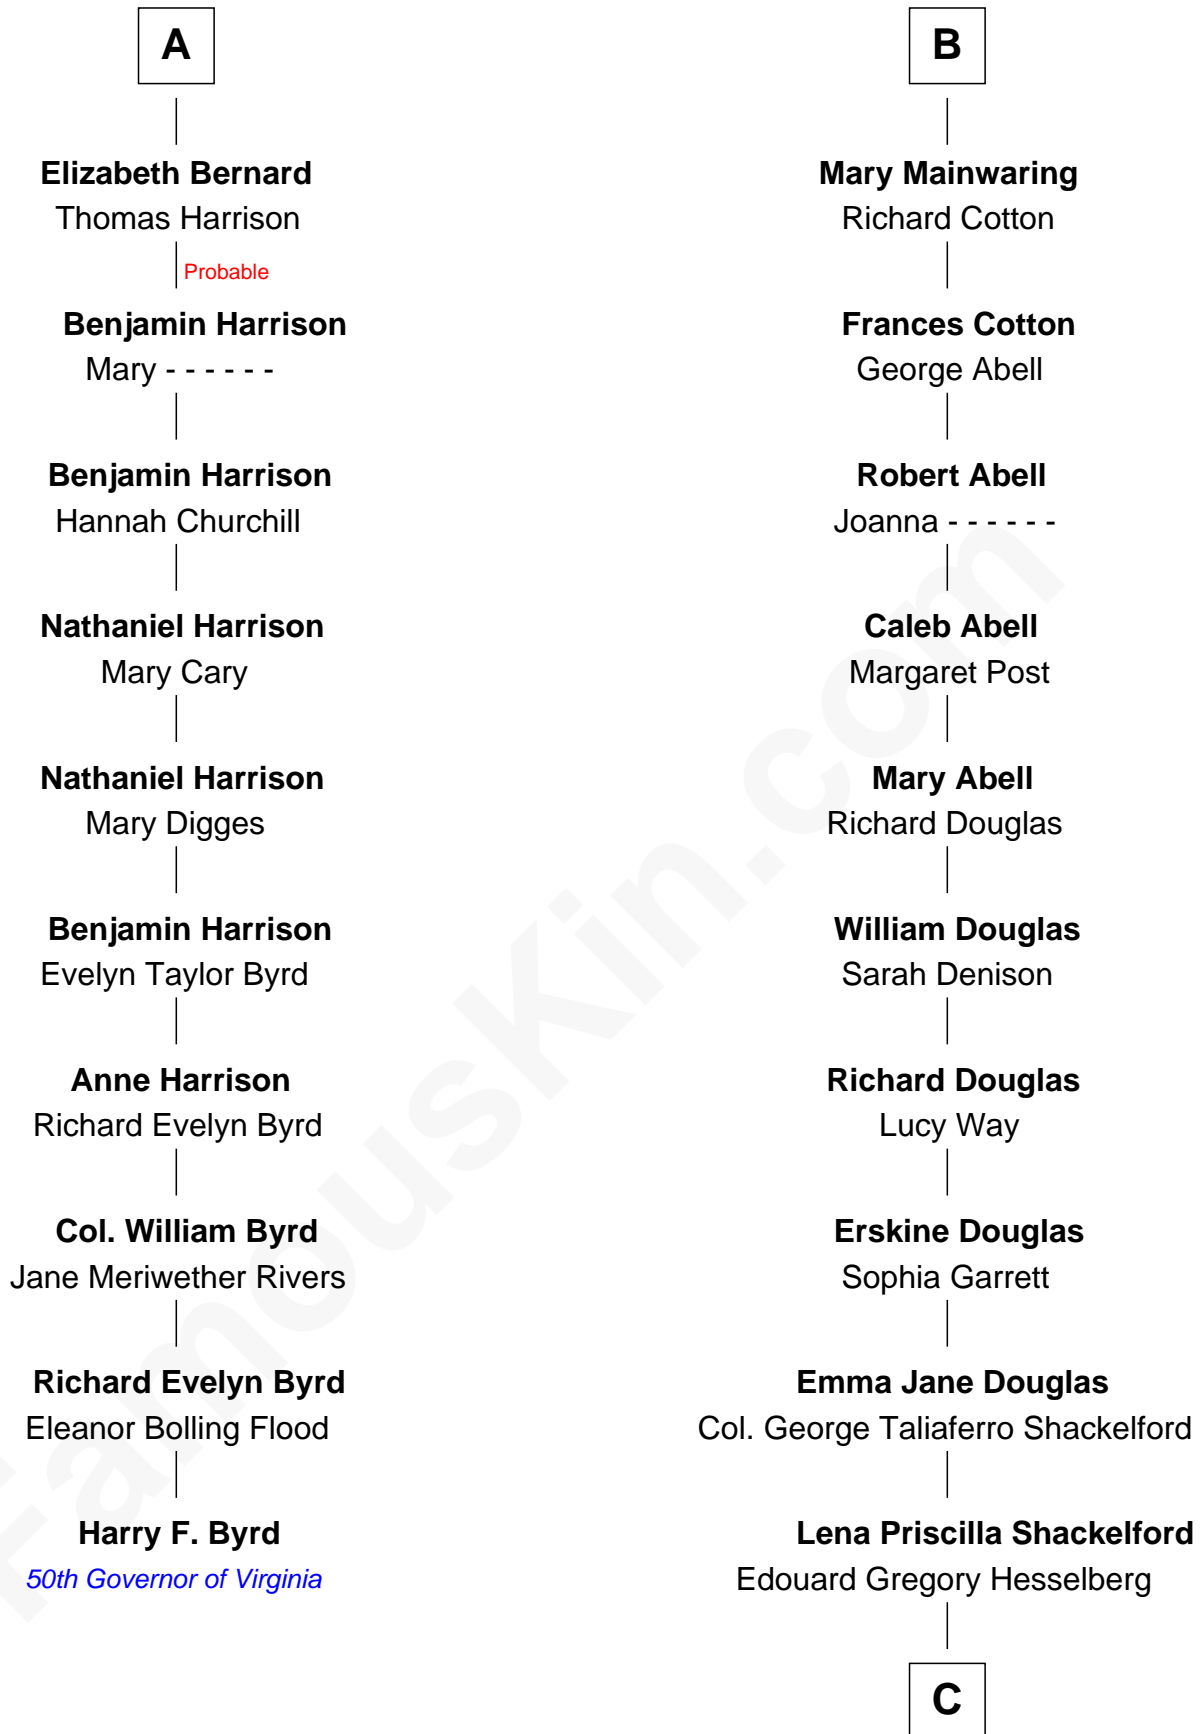

Margery de Welles

Stephen le Scrope

John le Scrope

Elizabeth Chaworth

Elizabeth le Scrope

Sir Henry le Scrope

Margaret Scrope

John Bernard

Sir Robert Corbet

Dorothy Corbet

Sir Richard Mainwaring

Sir Arthur Mainwaring

Margaret Mainwaring

B

C

—
Melvyn Edouard Hesselberg