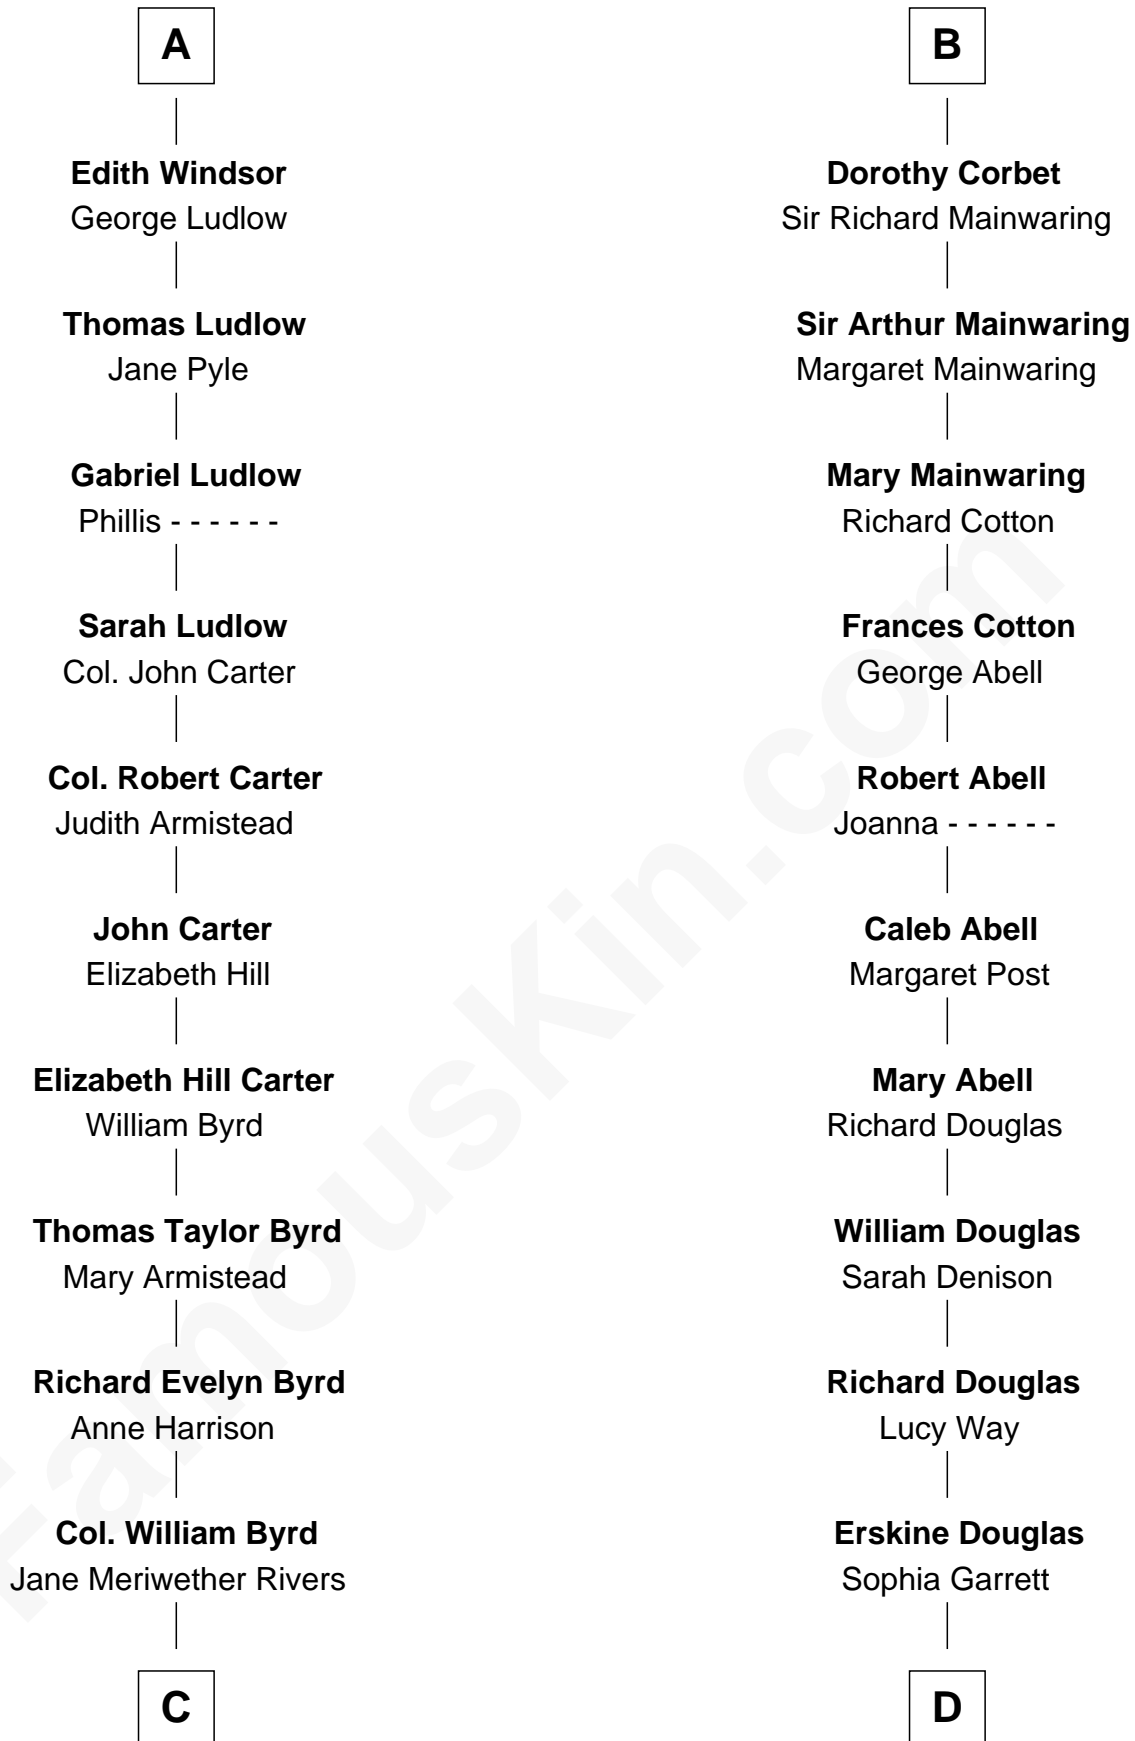

FamousKin.com Relationship Chart of

Harry F. Byrd

50th Governor of Virginia

18th cousin 3 times removed of

Illeana Douglas

TV and Movie Actress

Humphrey de Bohun

Elizabeth Plantagenet

C

Richard Evelyn Byrd
Eleanor Bolling Flood

Harry F. Byrd
50th Governor of Virginia

D

Emma Jane Douglas
Col. George Taliaferro Shackelford

Lena Priscilla Shackelford
Edouard Gregory Hesselberg

Melvyn Edouard Hesselberg
Rosalind Hightower