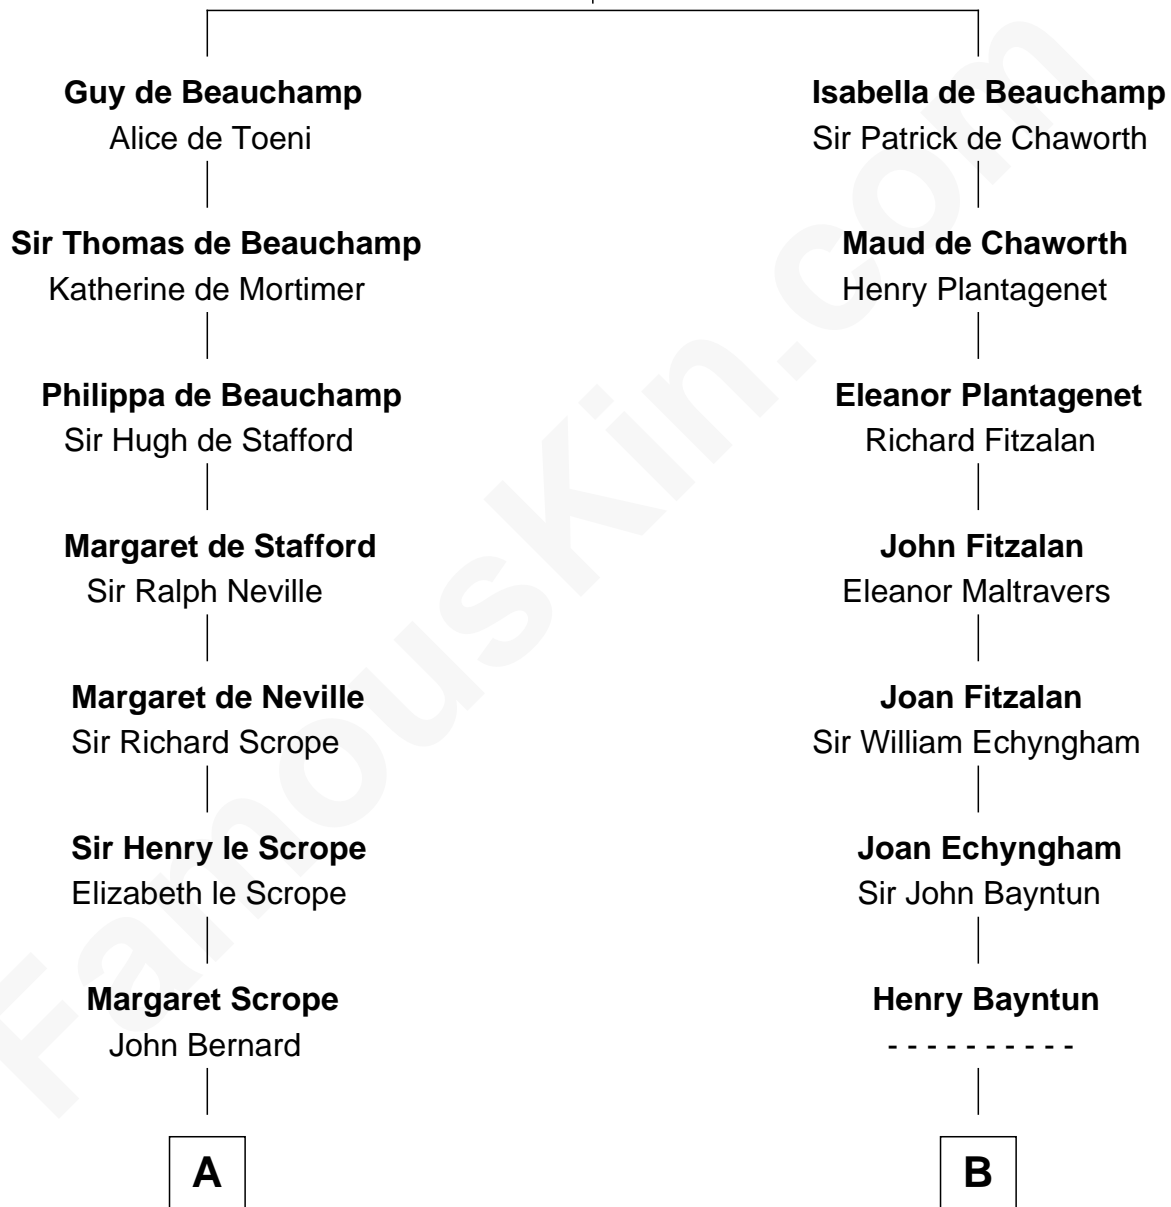

# FamousKin.com Relationship Chart of

**Harry F. Byrd**

*50th Governor of Virginia*

19th cousin 2 times removed of

**Sarah Palin**

*9th Governor of Alaska*

**William de Beauchamp**

Maud FitzJohn

**C**

**Col. William Byrd**  
Jane Meriwether Rivers

**Richard Evelyn Byrd**  
Eleanor Bolling Flood

**Harry F. Byrd**  
*50th Governor of Virginia*

**D**

**Thomas S. Ruddock**  
Maria Nancy Newell

**May Belle Ruddock**  
Henry Charles Brandt

**Nellie Marie Brandt**  
Charles Francis Heath

**Charles Richard Heath**  
Sarah Sheeran

**Sarah Palin**  
*9th Governor of Alaska*

FamousKin.com