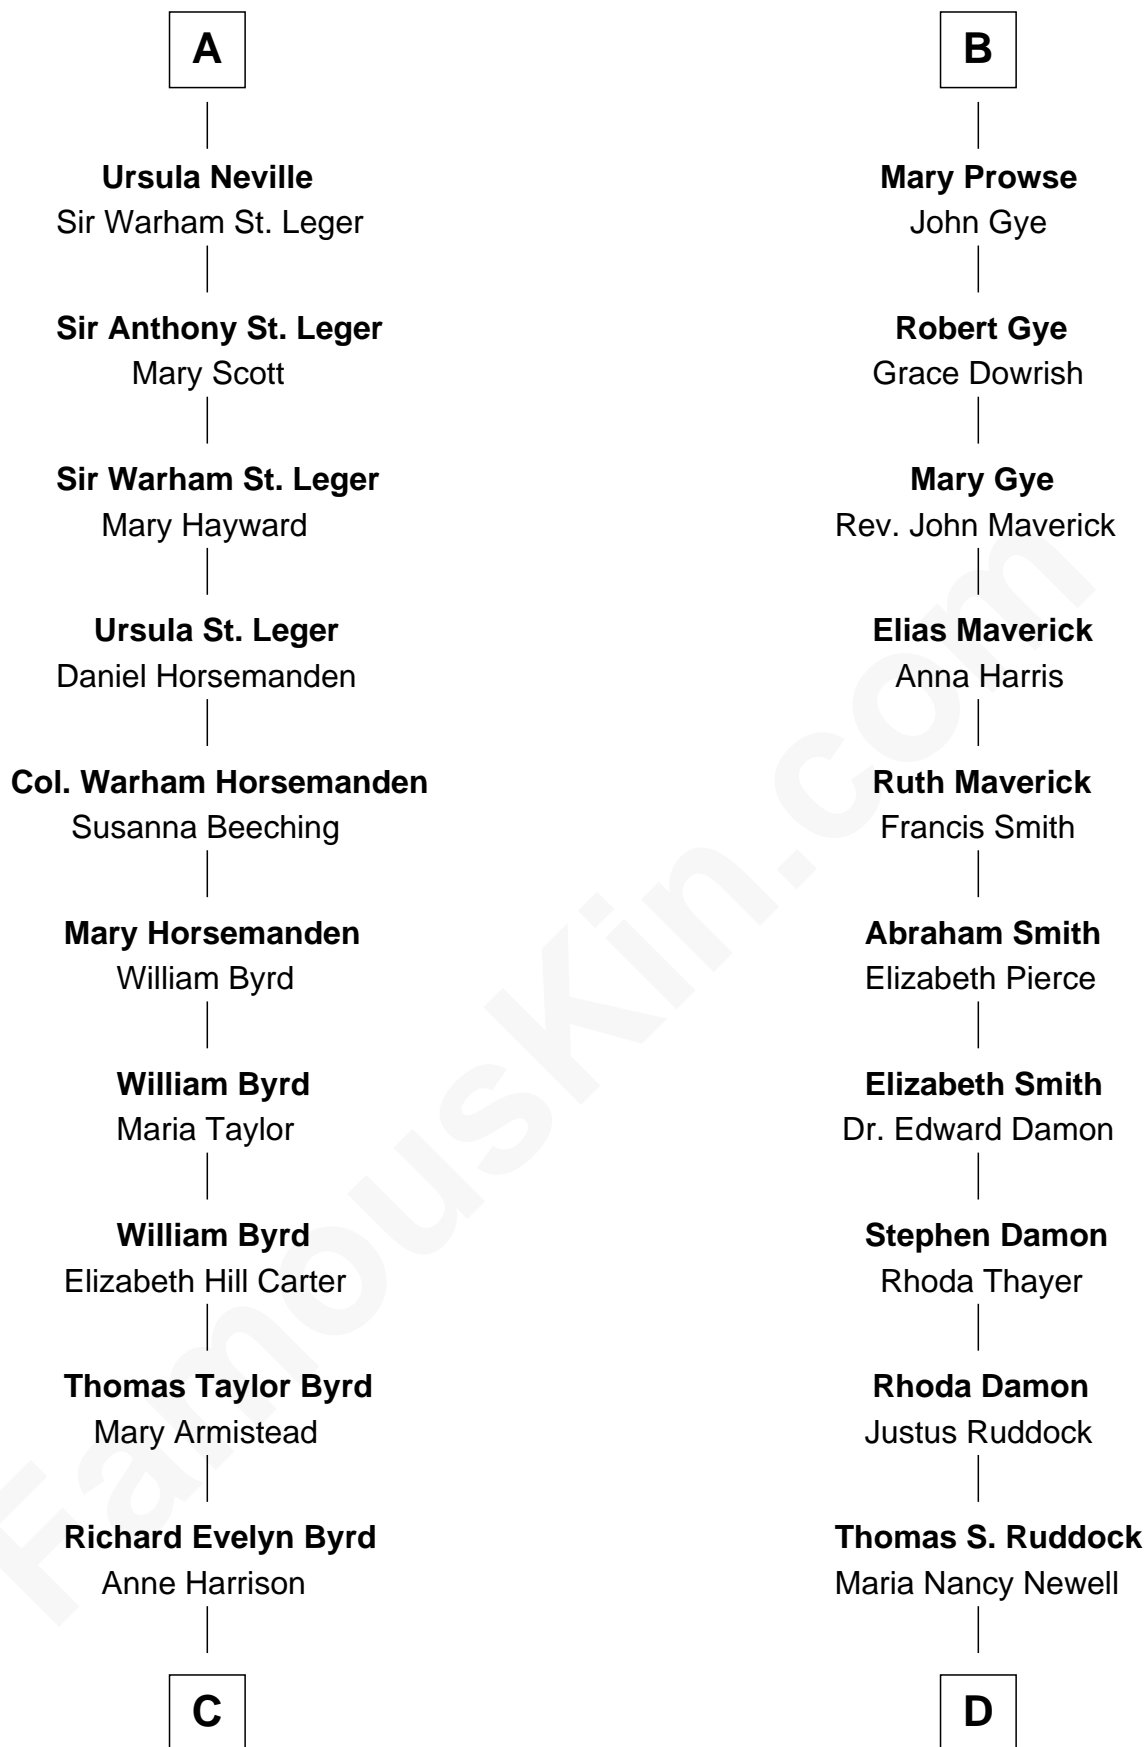

FamousKin.com Relationship Chart of

Harry F. Byrd

50th Governor of Virginia

19th cousin 1 time removed of

Sarah Palin

9th Governor of Alaska

Sir Maurice de Berkeley

Eve la Zouche

Thomas de Berkeley
Katherine de Clyvedon

Sir John Berkeley
Elizabeth Betteshorne

Eleanor Berkeley
Sir Richard Poynings

Eleanor Poynings
Sir Henry Percy

Henry Percy
Maud Herbert

Eleanor Percy
Edward Stafford

Mary Stafford
George Neville

A

Milicent de Berkeley
John Maltravers

Sir John Maltravers
Gwenthin - - - - -

Eleanor Maltravers
John Fitzalan

Joan Fitzalan
Sir William Echyngam

Joan Echyngam
Sir John Bayntun

Henry Bayntun
- - - - -

Jane Bayntun
Thomas Prowse

B

C

Col. William Byrd
Jane Meriwether Rivers

Richard Evelyn Byrd
Eleanor Bolling Flood

Harry F. Byrd
50th Governor of Virginia

D

May Belle Ruddock
Henry Charles Brandt