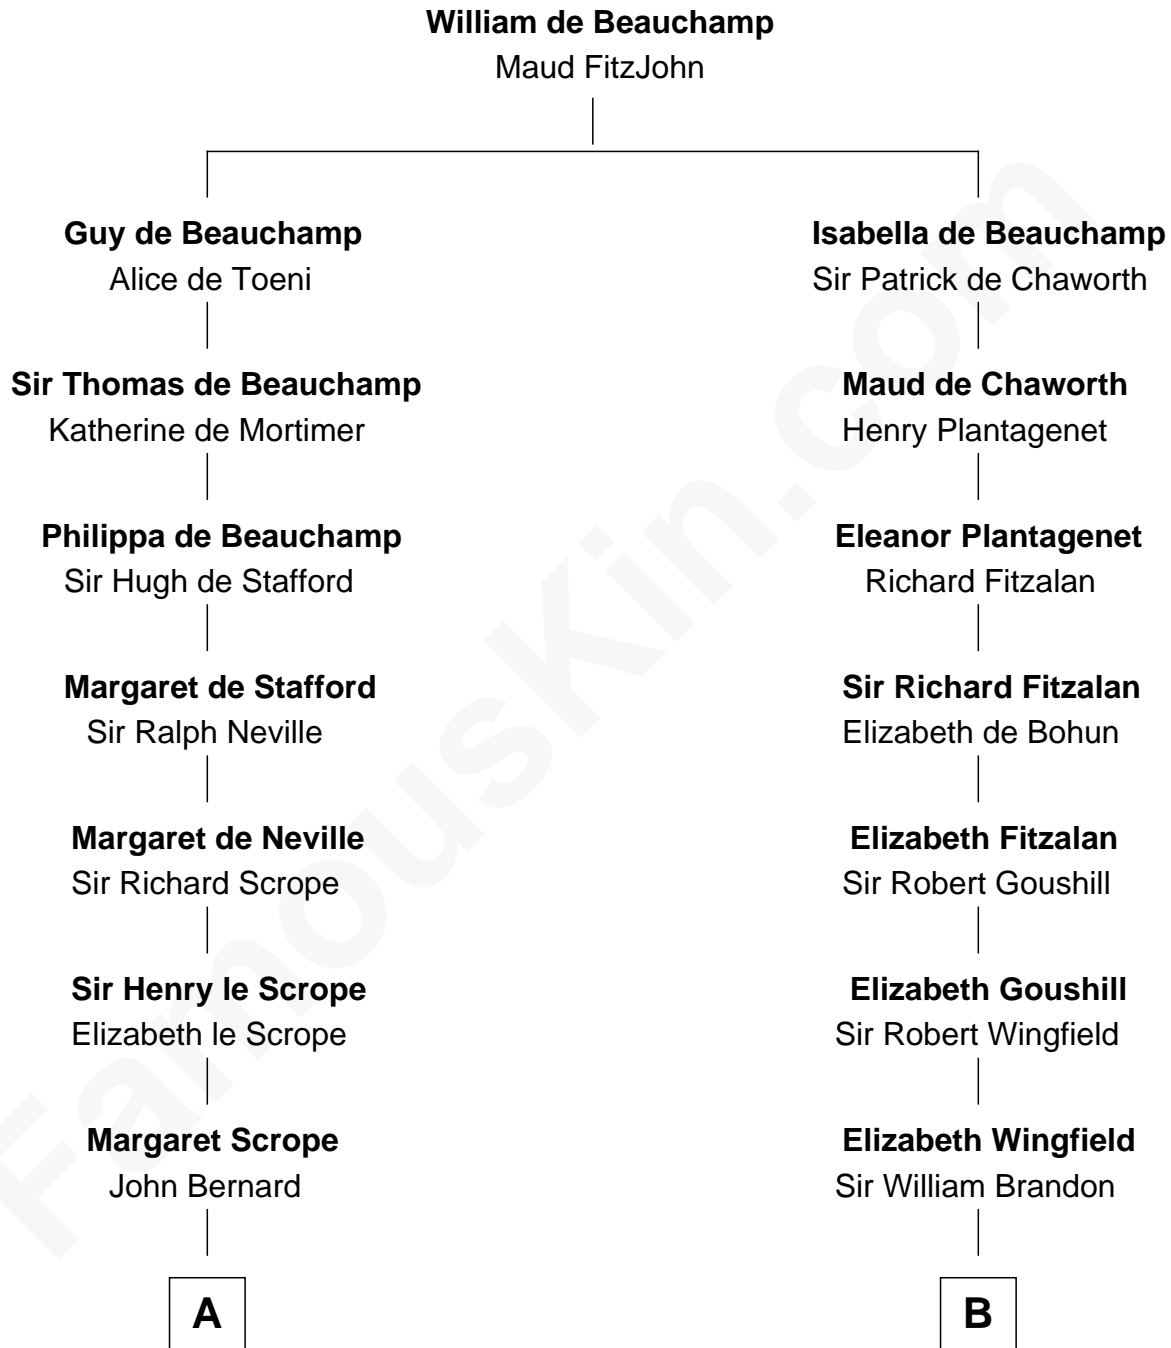

# FamousKin.com Relationship Chart of

**Harry F. Byrd**

*50th Governor of Virginia*

18th cousin 1 time removed of

**Shubael D. Childs**

*Founder of S.D. Childs & Company*

**C**

**Col. William Byrd**  
Jane Meriwether Rivers

**Richard Evelyn Byrd**  
Eleanor Bolling Flood

**Harry F. Byrd**  
*50th Governor of Virginia*

**D**

**Beulah Fay**  
Josiah Childs

**Shubael D. Childs**  
*Founder of S.D. Childs & Company*

FamousKin.com