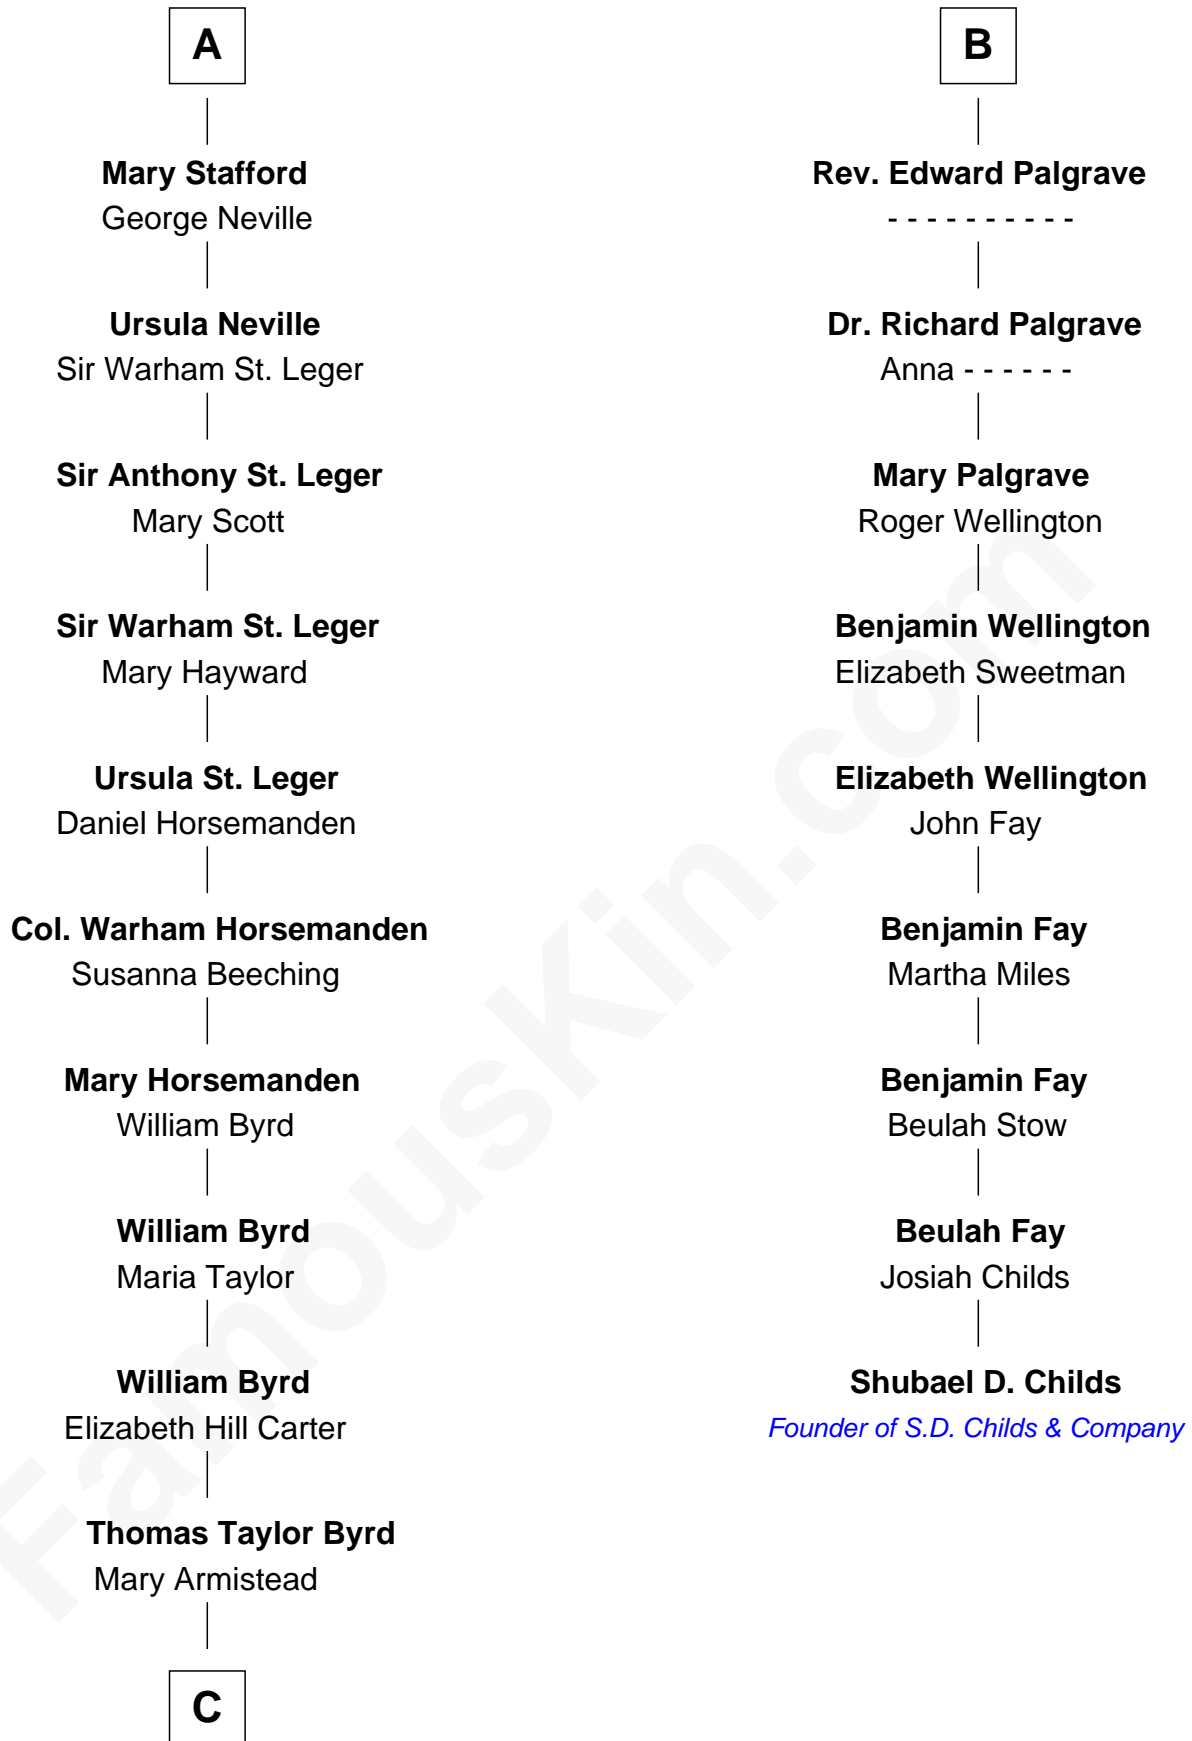

FamousKin.com Relationship Chart of

Harry F. Byrd

50th Governor of Virginia

15th cousin 5 times removed of

Shubael D. Childs

Founder of S.D. Childs & Company

C

Richard Evelyn Byrd

Anne Harrison

Col. William Byrd
Jane Meriwether Rivers

Richard Evelyn Byrd
Eleanor Bolling Flood

Harry F. Byrd
50th Governor of Virginia

FamousKin.com