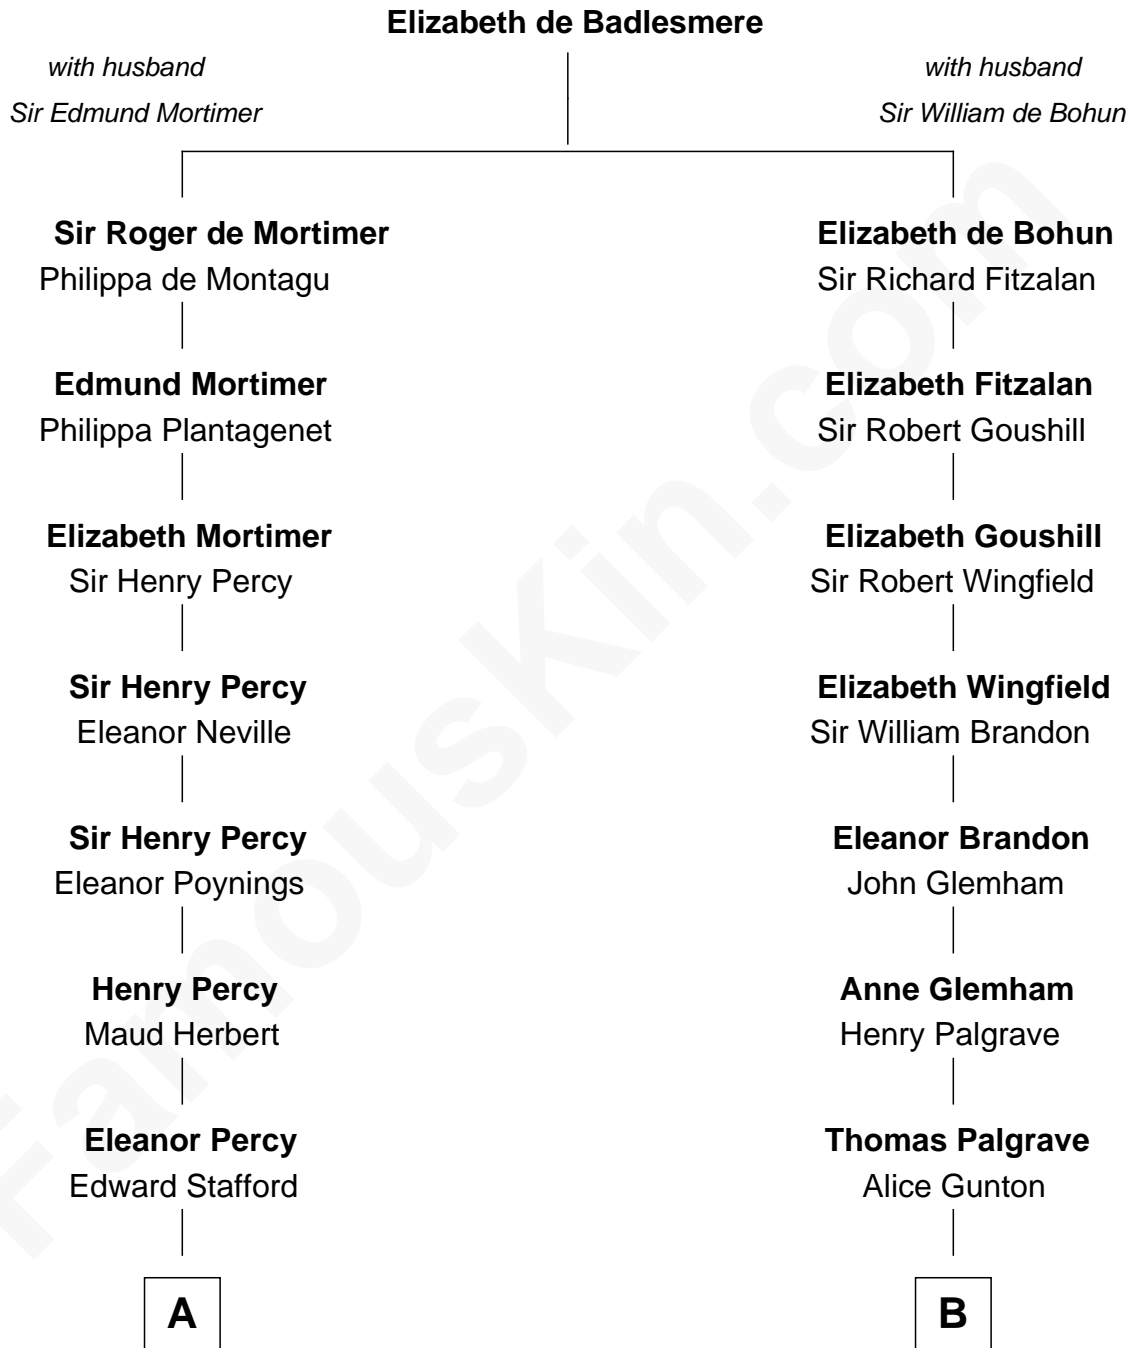

FamousKin.com Relationship Chart of

Harry F. Byrd

50th Governor of Virginia

15th cousin 5 times removed of

Shubael D. Childs

Founder of S.D. Childs & Company

C

Richard Evelyn Byrd

Anne Harrison

Col. William Byrd
Jane Meriwether Rivers

Richard Evelyn Byrd
Eleanor Bolling Flood

Harry F. Byrd
50th Governor of Virginia

FamousKin.com