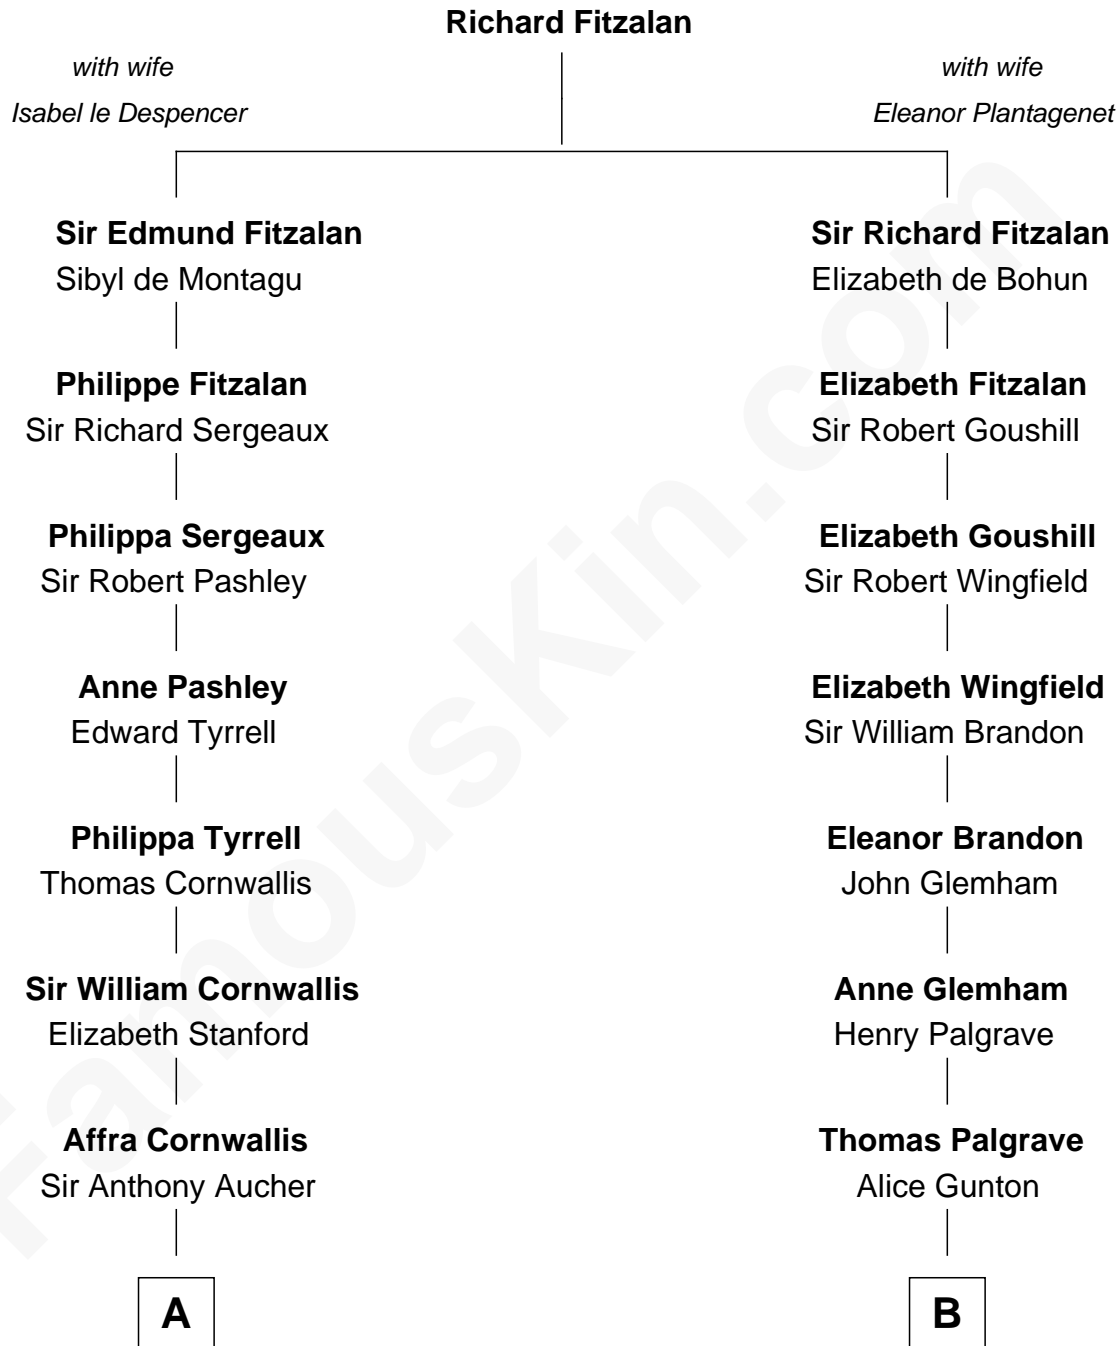

FamousKin.com Relationship Chart of

Harry F. Byrd

50th Governor of Virginia

15th cousin 6 times removed of

Shubael D. Childs

Founder of S.D. Childs & Company

C

Eliza Bolling West
Dr. Joel Walker Flood

Col. Henry De La Warr Flood
Mary Elizabeth Trent

Joel Walker Flood
Ella Faulkner

Eleanor Bolling Flood
Richard Evelyn Byrd

Harry F. Byrd
50th Governor of Virginia

FamousKin.com