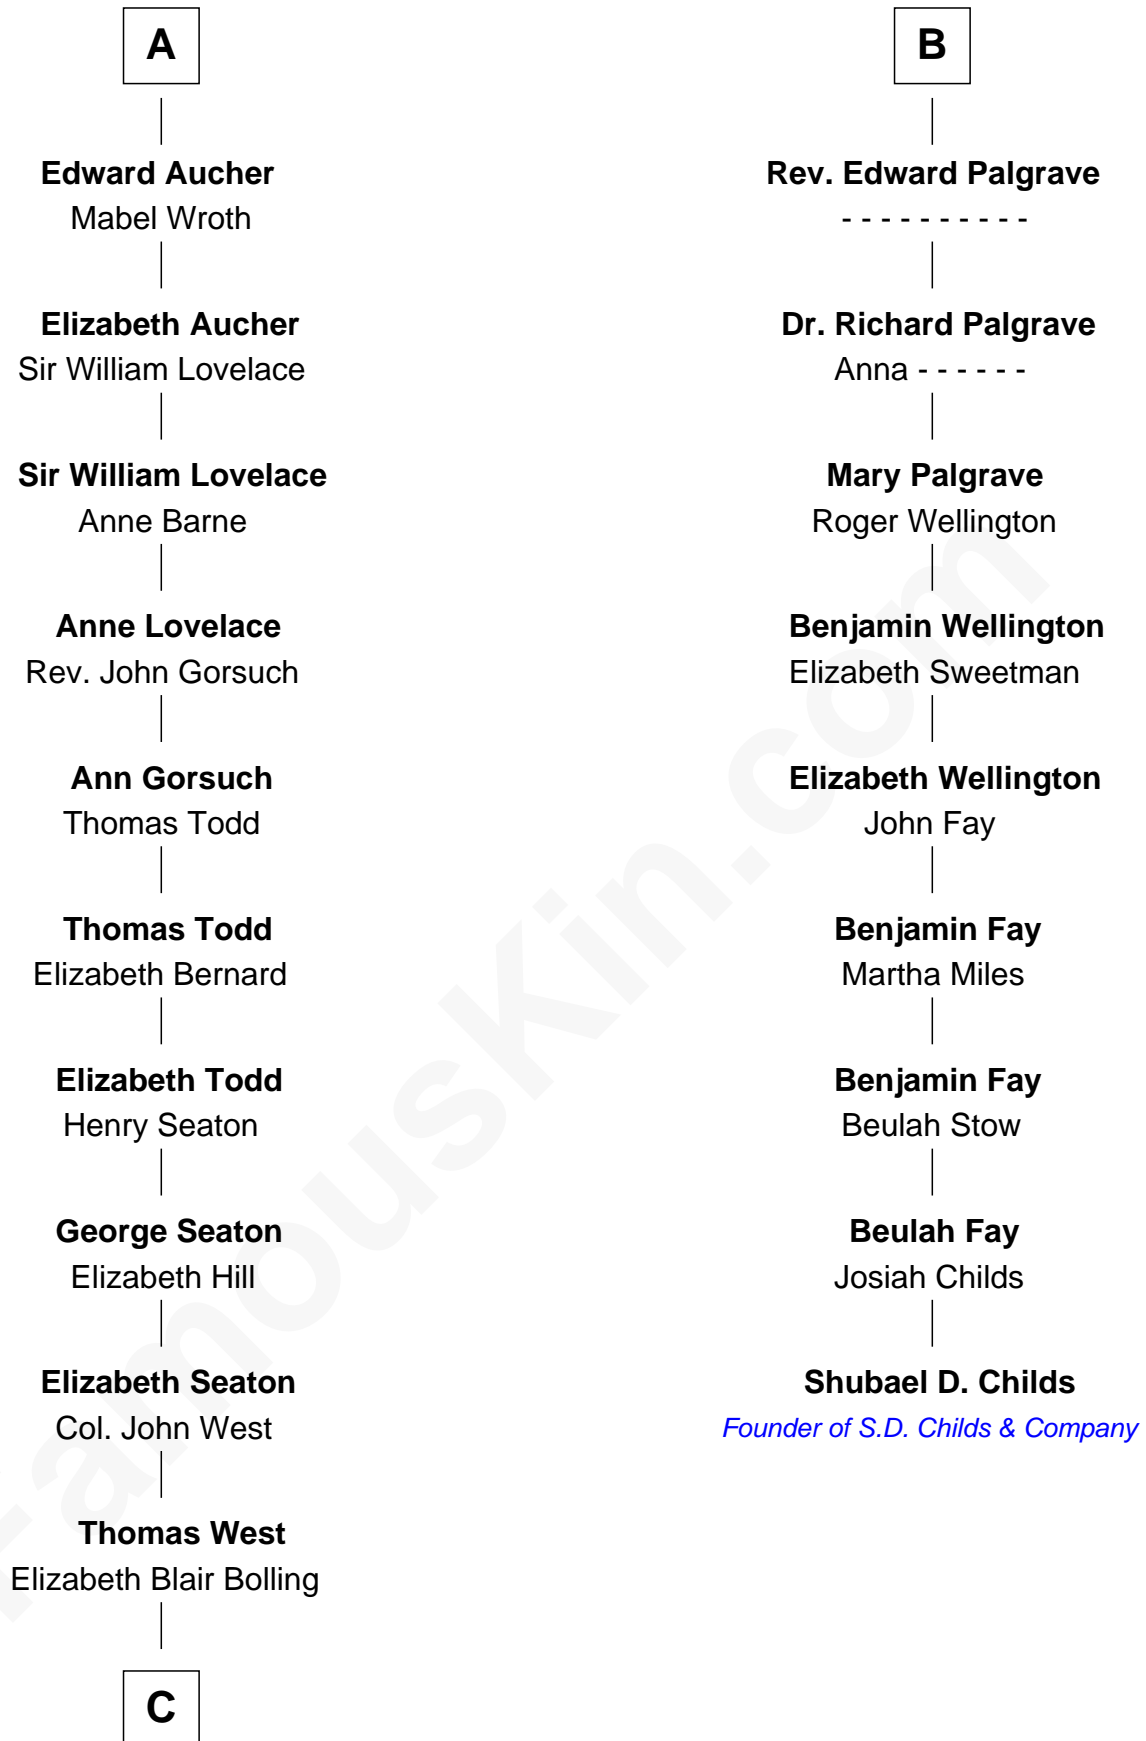

FamousKin.com Relationship Chart of

Harry F. Byrd

50th Governor of Virginia

15th cousin 6 times removed of

Shubael D. Childs

Founder of S.D. Childs & Company

C

Eliza Bolling West
Dr. Joel Walker Flood

Col. Henry De La Warr Flood
Mary Elizabeth Trent

Joel Walker Flood
Ella Faulkner

Eleanor Bolling Flood
Richard Evelyn Byrd

Harry F. Byrd
50th Governor of Virginia

FamousKin.com