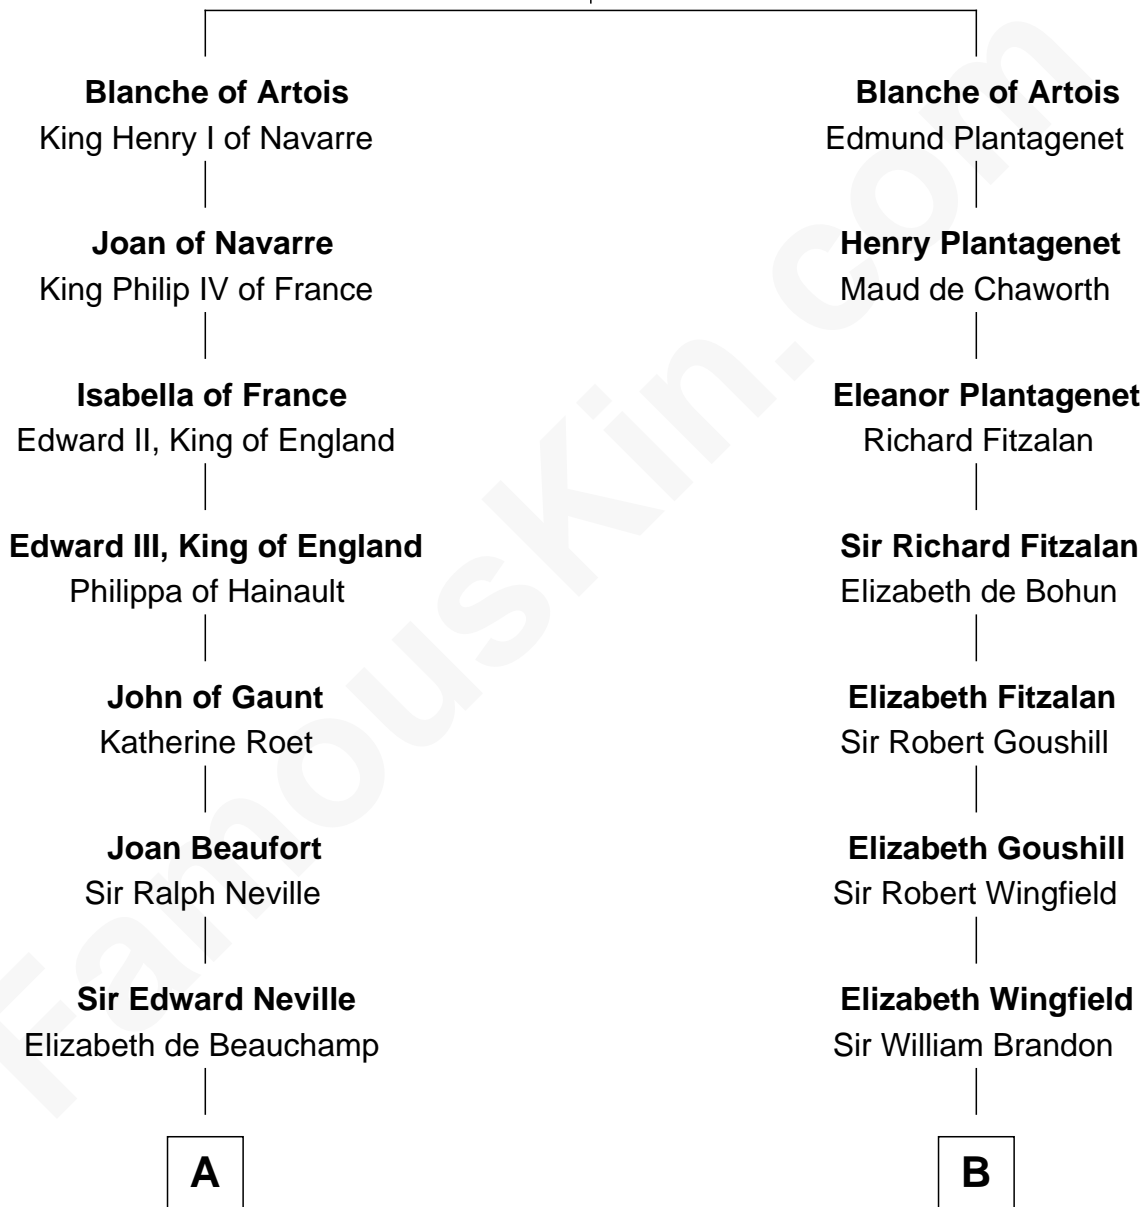

# FamousKin.com Relationship Chart of

**Harry F. Byrd**

*50th Governor of Virginia*

**18th cousin 3 times removed of**

**Shubael D. Childs**

*Founder of S.D. Childs & Company*

**Robert I, Count of Artois**

Matilda of Brabant

**C**

**Thomas Taylor Byrd**  
Mary Armistead

**Richard Evelyn Byrd**  
Anne Harrison

**Col. William Byrd**  
Jane Meriwether Rivers

**Richard Evelyn Byrd**  
Eleanor Bolling Flood

**Harry F. Byrd**  
*50th Governor of Virginia*