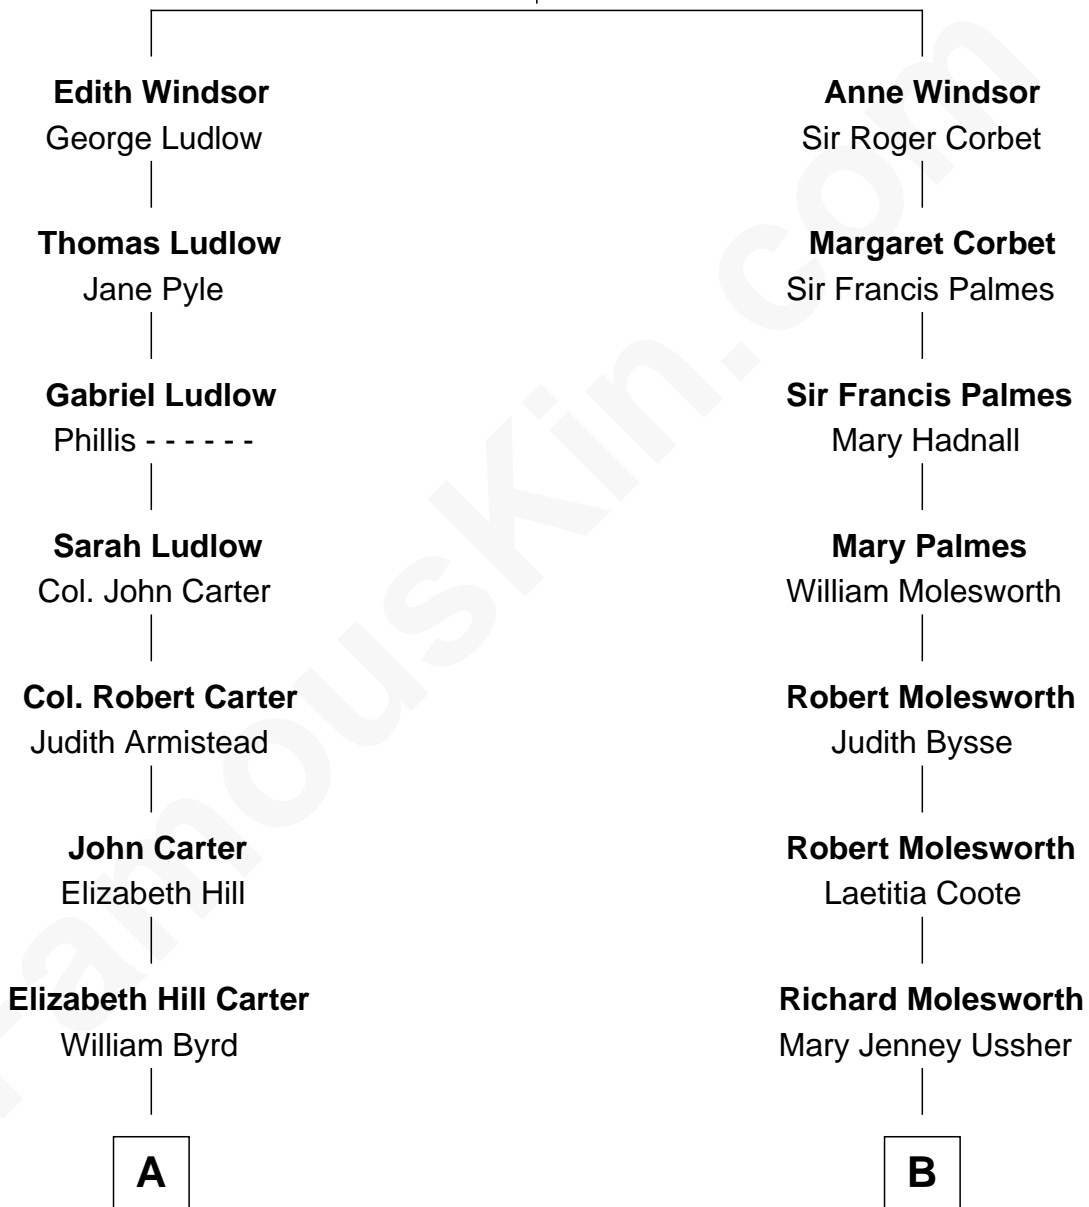

FamousKin.com Relationship Chart of

Harry F. Byrd

50th Governor of Virginia

11th cousin 3 times removed of

Princess Diana

Princess of Wales

Sir Andrews de Windsor

Elizabeth Blount

A

Thomas Taylor Byrd

Mary Armistead

Richard Evelyn Byrd

Anne Harrison

Col. William Byrd

Jane Meriwether Rivers

Richard Evelyn Byrd

Eleanor Bolling Flood

Harry F. Byrd

50th Governor of Virginia

B

Louisa Molesworth

William Brabazon Ponsonby

Mary Elizabeth Ponsonby

Charles Grey