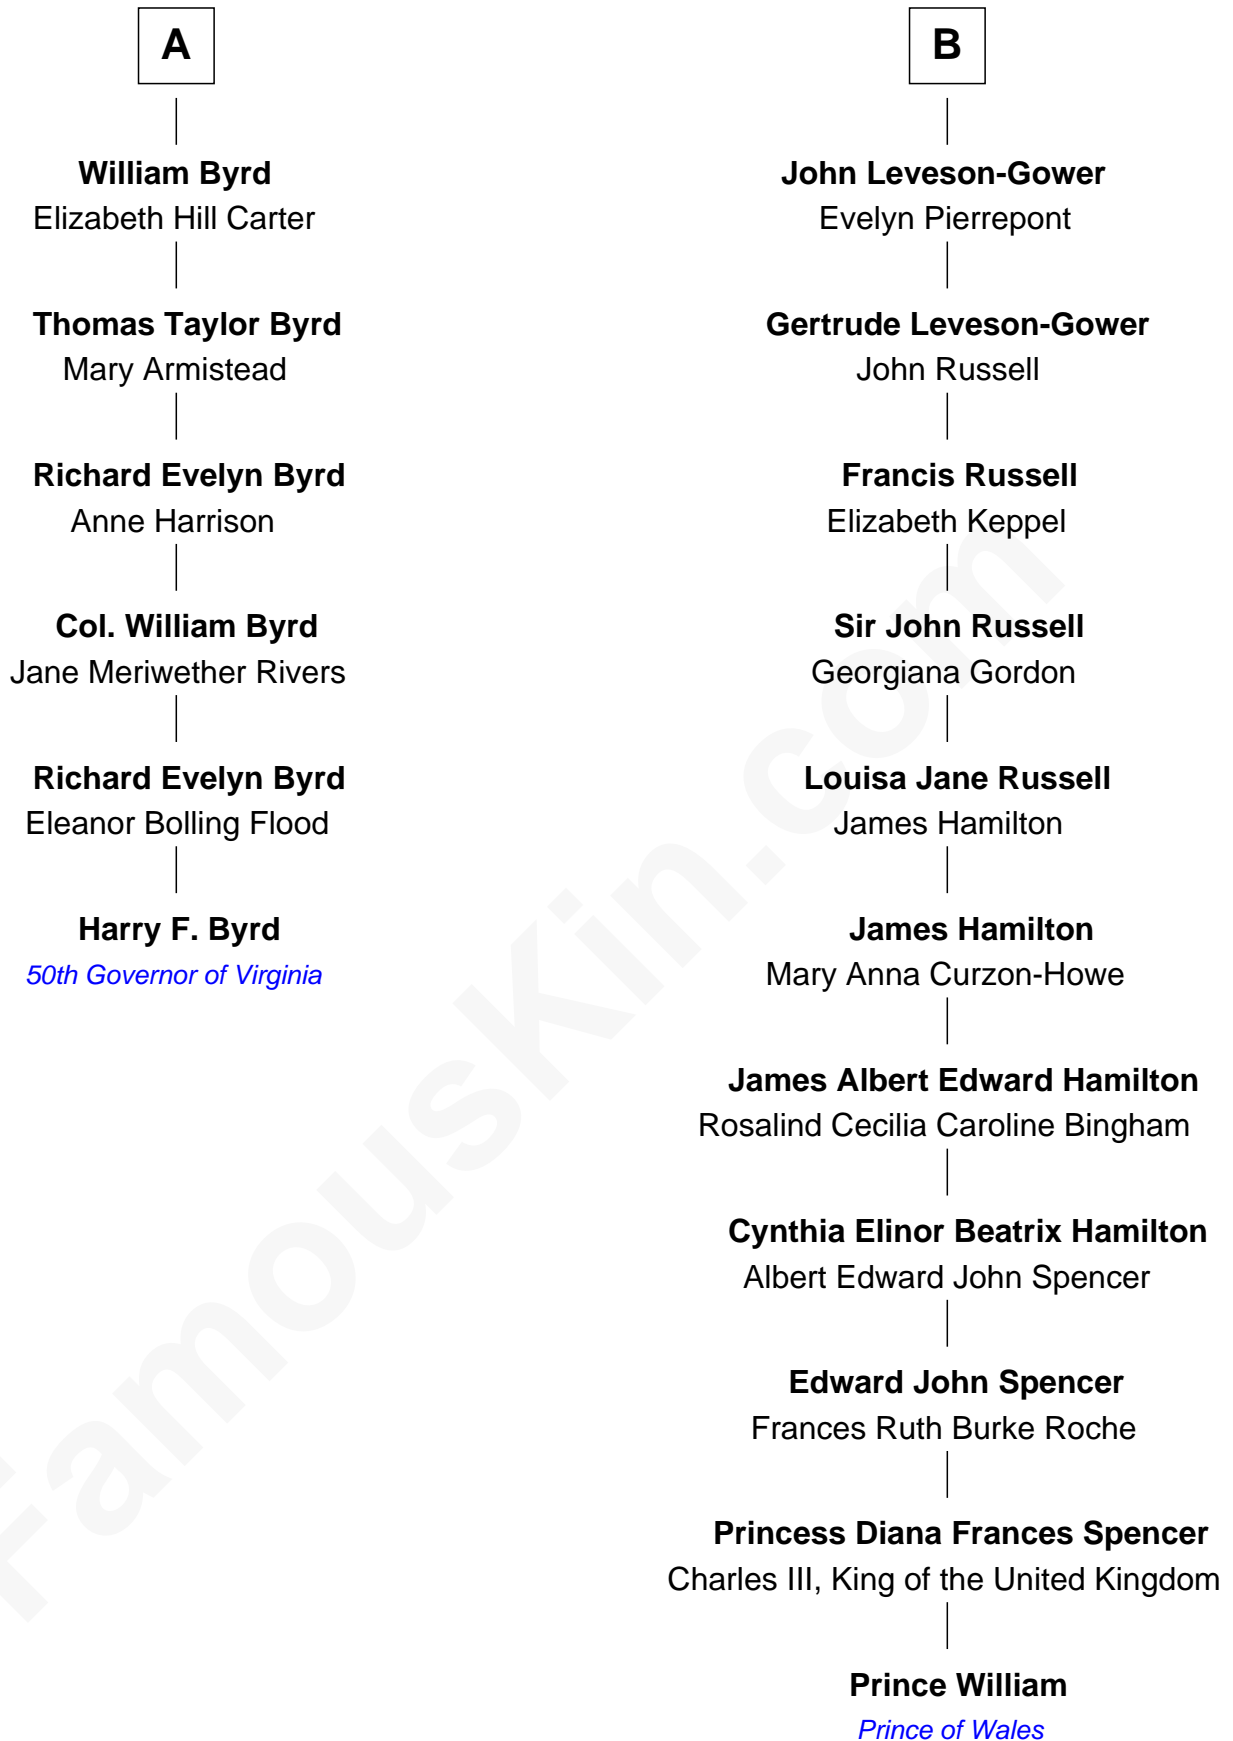

FamousKin.com Relationship Chart of

Harry F. Byrd

50th Governor of Virginia

12th cousin 5 times removed of

Prince William

Prince of Wales

George Neville

Mary Stafford

William photo by [InSapphoWeTrust](#) [\(CC BY-SA 2.0\)](#)