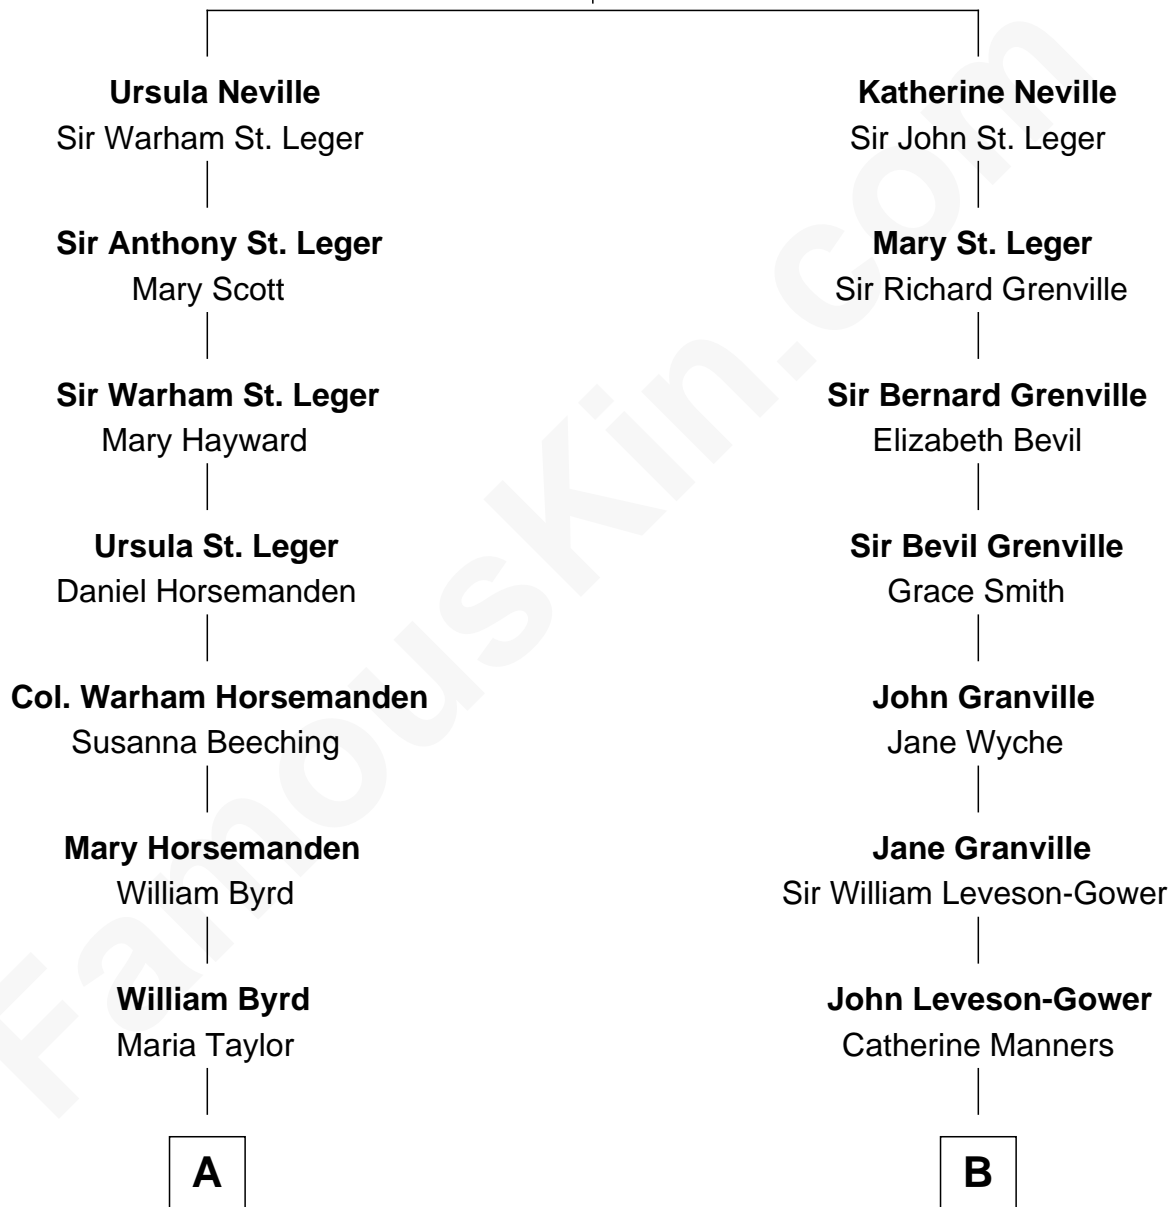

FamousKin.com Relationship Chart of

Harry F. Byrd

50th Governor of Virginia

12th cousin 5 times removed of

Prince William

Prince of Wales

George Neville

Mary Stafford

William photo by [InSapphoWeTrust](#) [\(CC BY-SA 2.0\)](#)