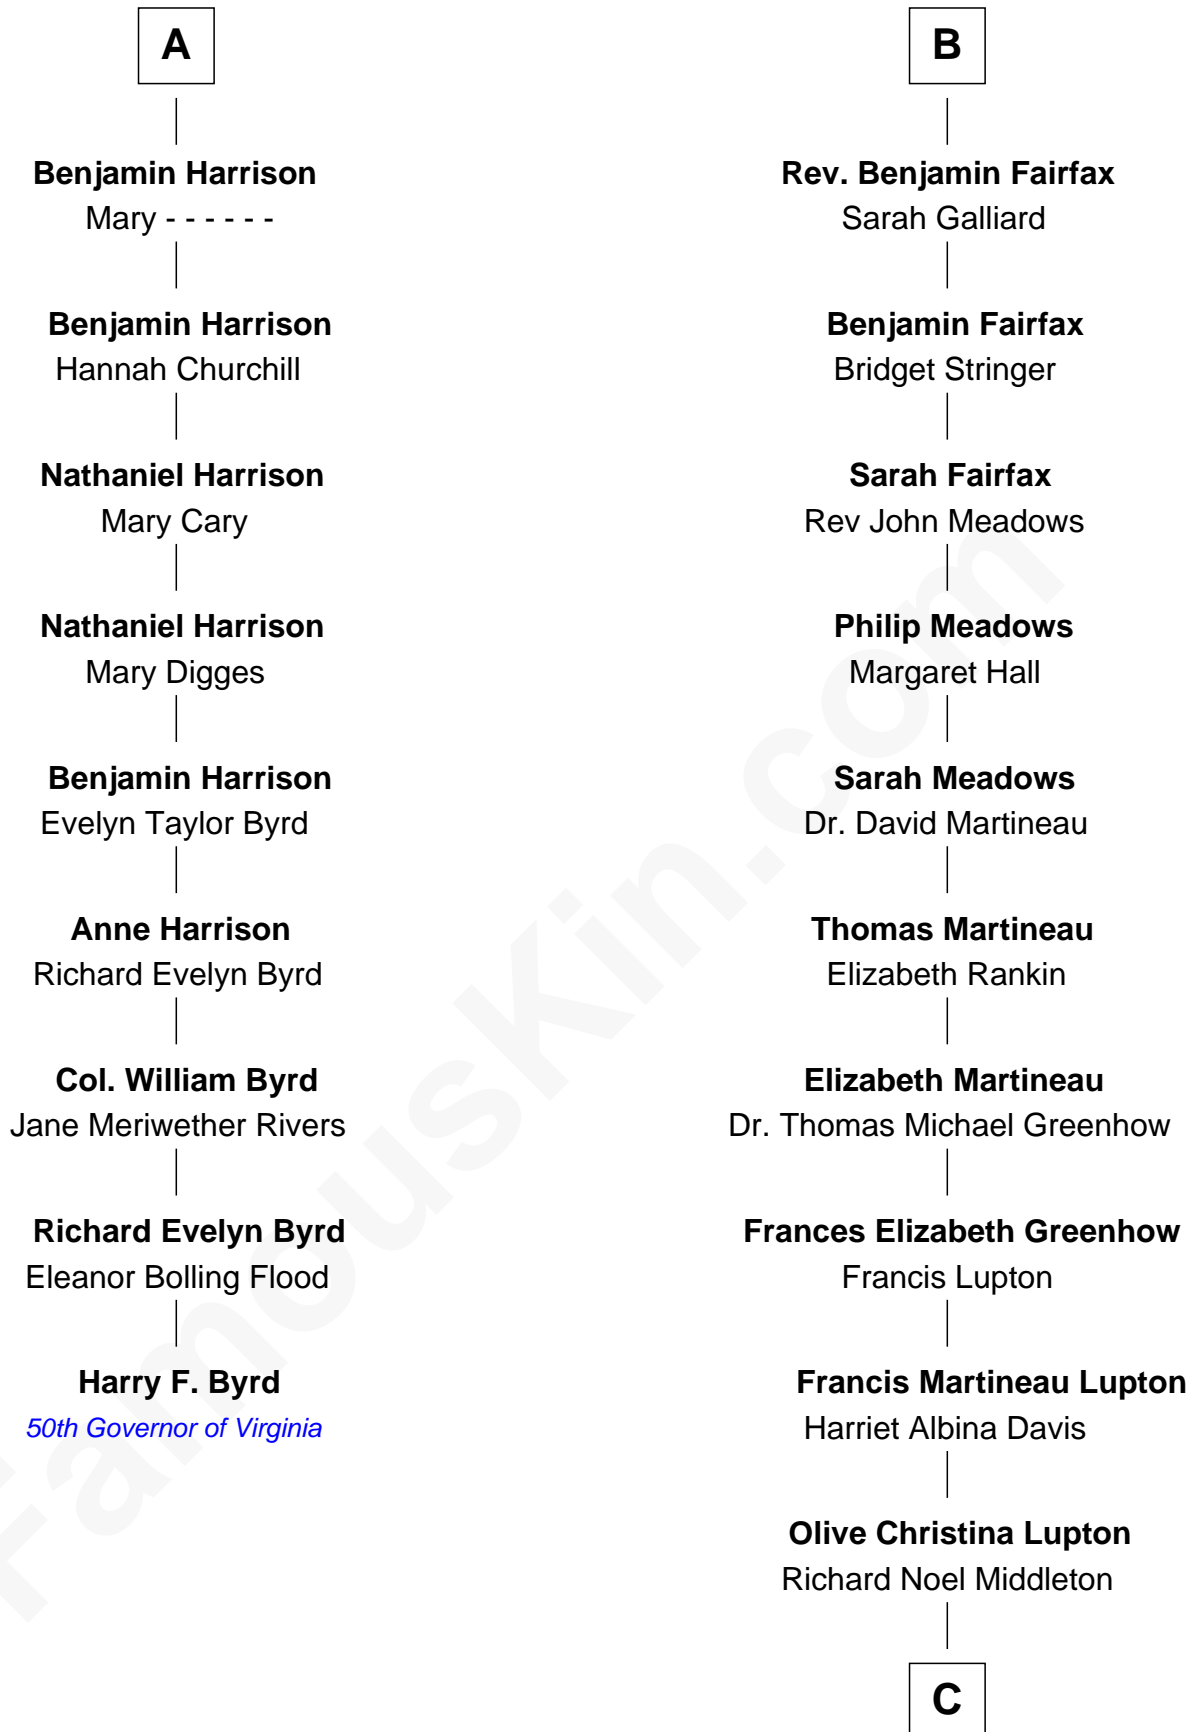

# FamousKin.com Relationship Chart of

**Harry F. Byrd**

*50th Governor of Virginia*

15th cousin 4 times removed of

**Catherine Middleton**

*Princess of Wales*

**Margaret de Stafford**

Sir Ralph Neville

C

**Peter Francis Middleton**

Valerie Glassborow

**Michael Francis Middleton**

Carole Elizabeth Goldsmith

**Catherine Middleton**

*Princess of Wales*

FamousKin.com