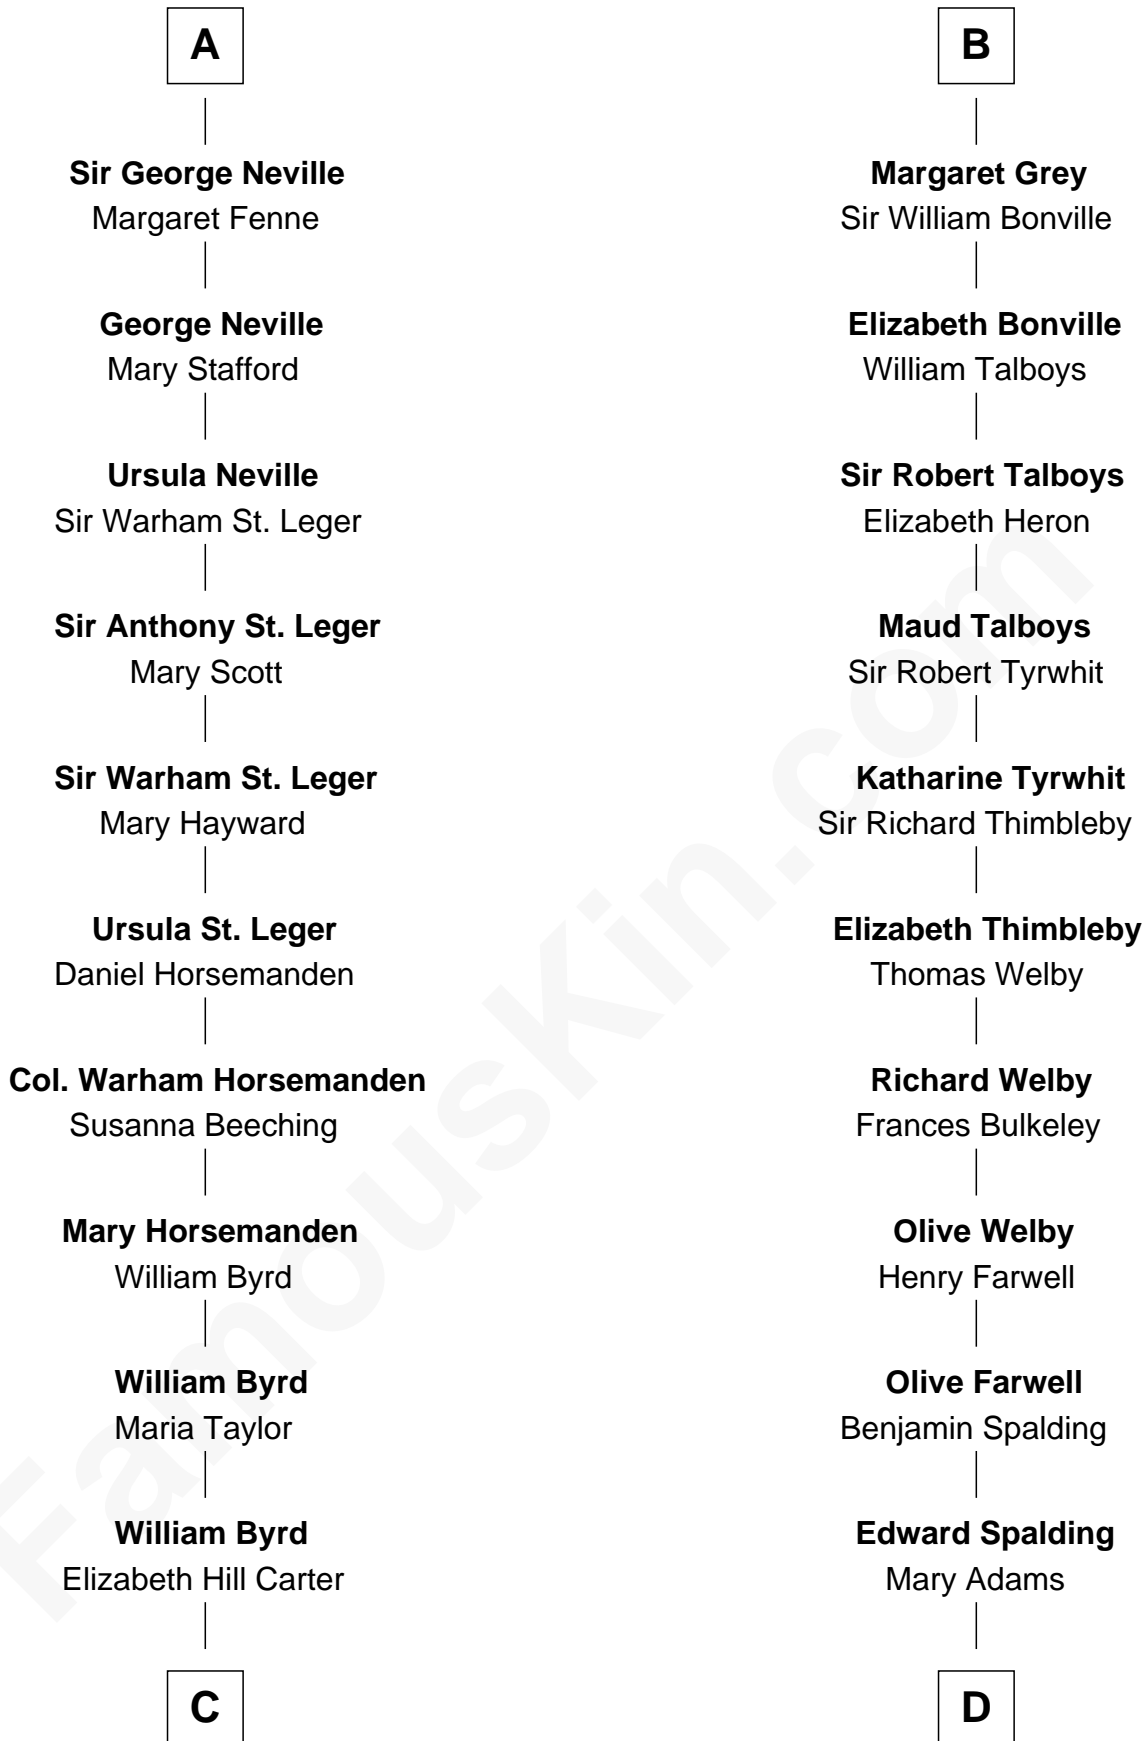

FamousKin.com Relationship Chart of

Harry F. Byrd

50th Governor of Virginia

21st cousin of

William Rufus Day

36th U.S. Secretary of State

C

Thomas Taylor Byrd

Mary Armistead

Richard Evelyn Byrd

Anne Harrison

Col. William Byrd

Jane Meriwether Rivers

Richard Evelyn Byrd

Eleanor Bolling Flood

Harry F. Byrd