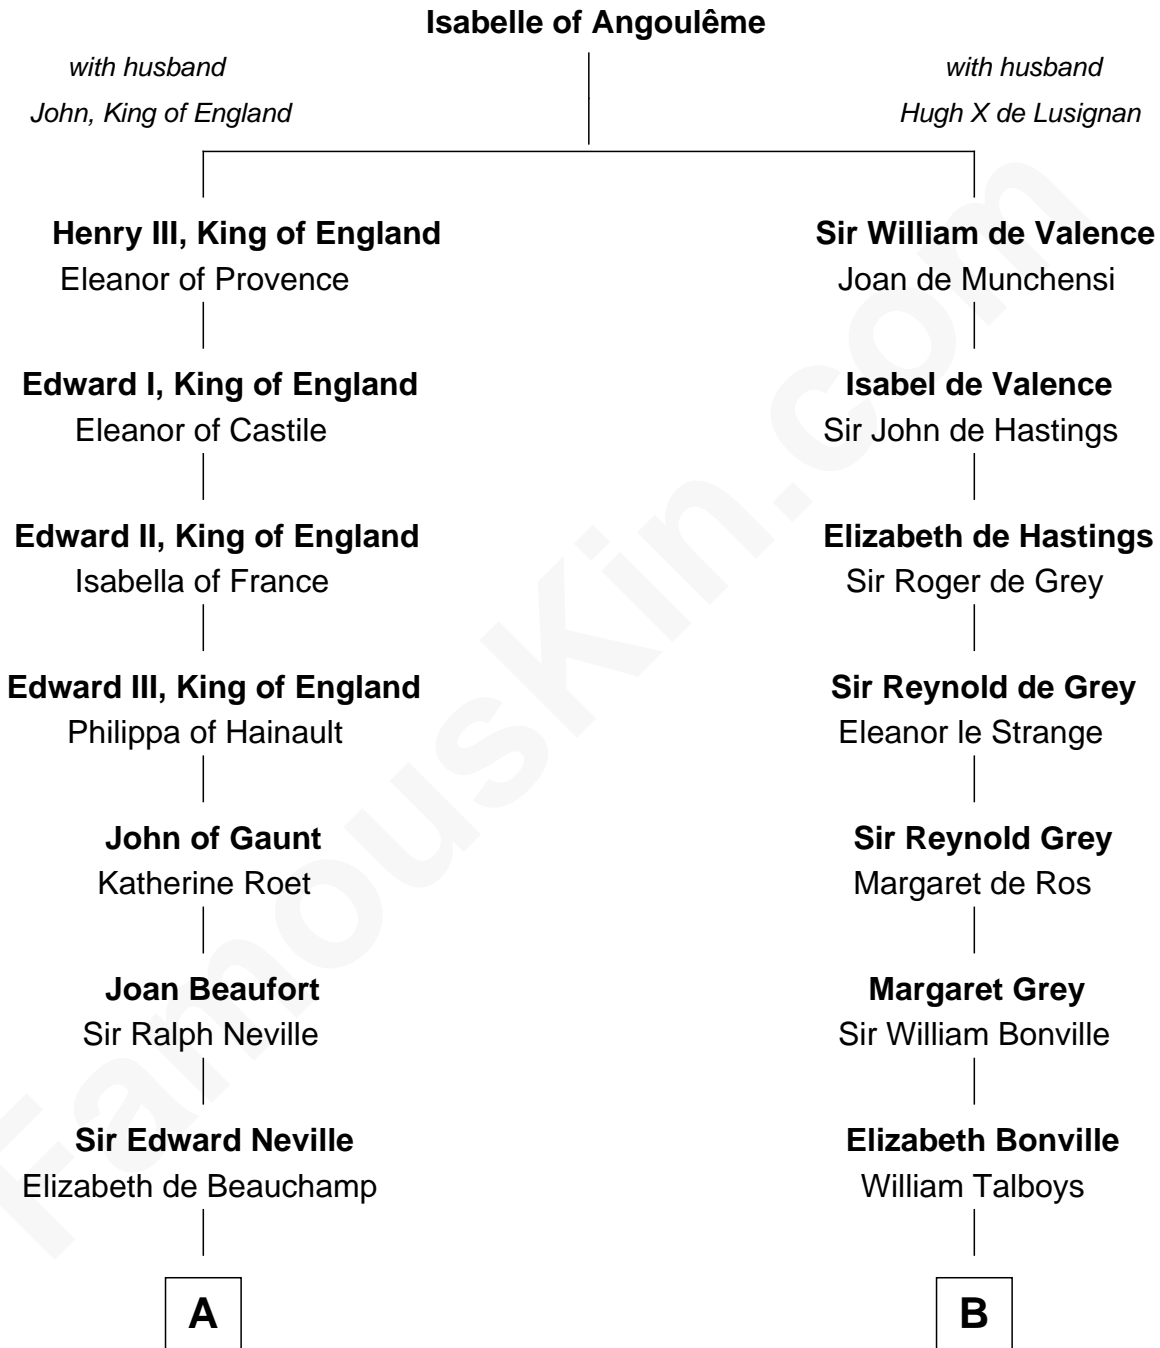

# FamousKin.com Relationship Chart of

**Harry F. Byrd**

*50th Governor of Virginia*

19th cousin 2 times removed of

**William Rufus Day**

*36th U.S. Secretary of State*

**C**

**Thomas Taylor Byrd**

Mary Armistead

**Richard Evelyn Byrd**

Anne Harrison

**Col. William Byrd**

Jane Meriwether Rivers

**Richard Evelyn Byrd**

Eleanor Bolling Flood

**Harry F. Byrd**