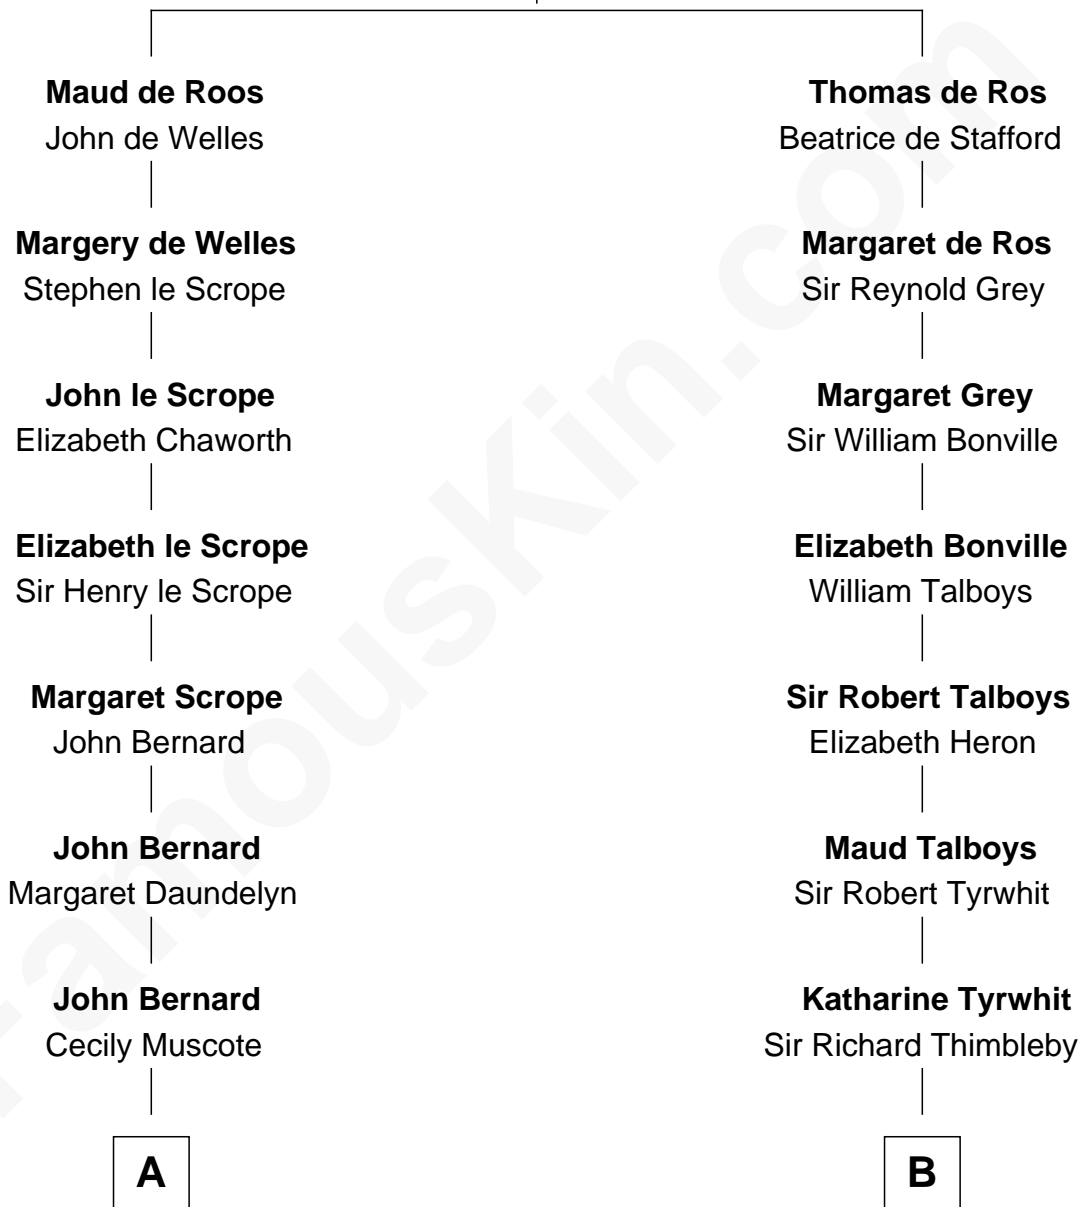

FamousKin.com Relationship Chart of

Harry F. Byrd

50th Governor of Virginia

16th cousin 1 time removed of

William Rufus Day

36th U.S. Secretary of State

Sir William de Ros
Margery de Badlesmere

A

Francis Bernard
Alice Hazlewood

Elizabeth Bernard
Thomas Harrison

Probable

Benjamin Harrison
Mary - - - - -

Benjamin Harrison
Hannah Churchill

Nathaniel Harrison
Mary Cary

Nathaniel Harrison
Mary Digges

Benjamin Harrison
Evelyn Taylor Byrd