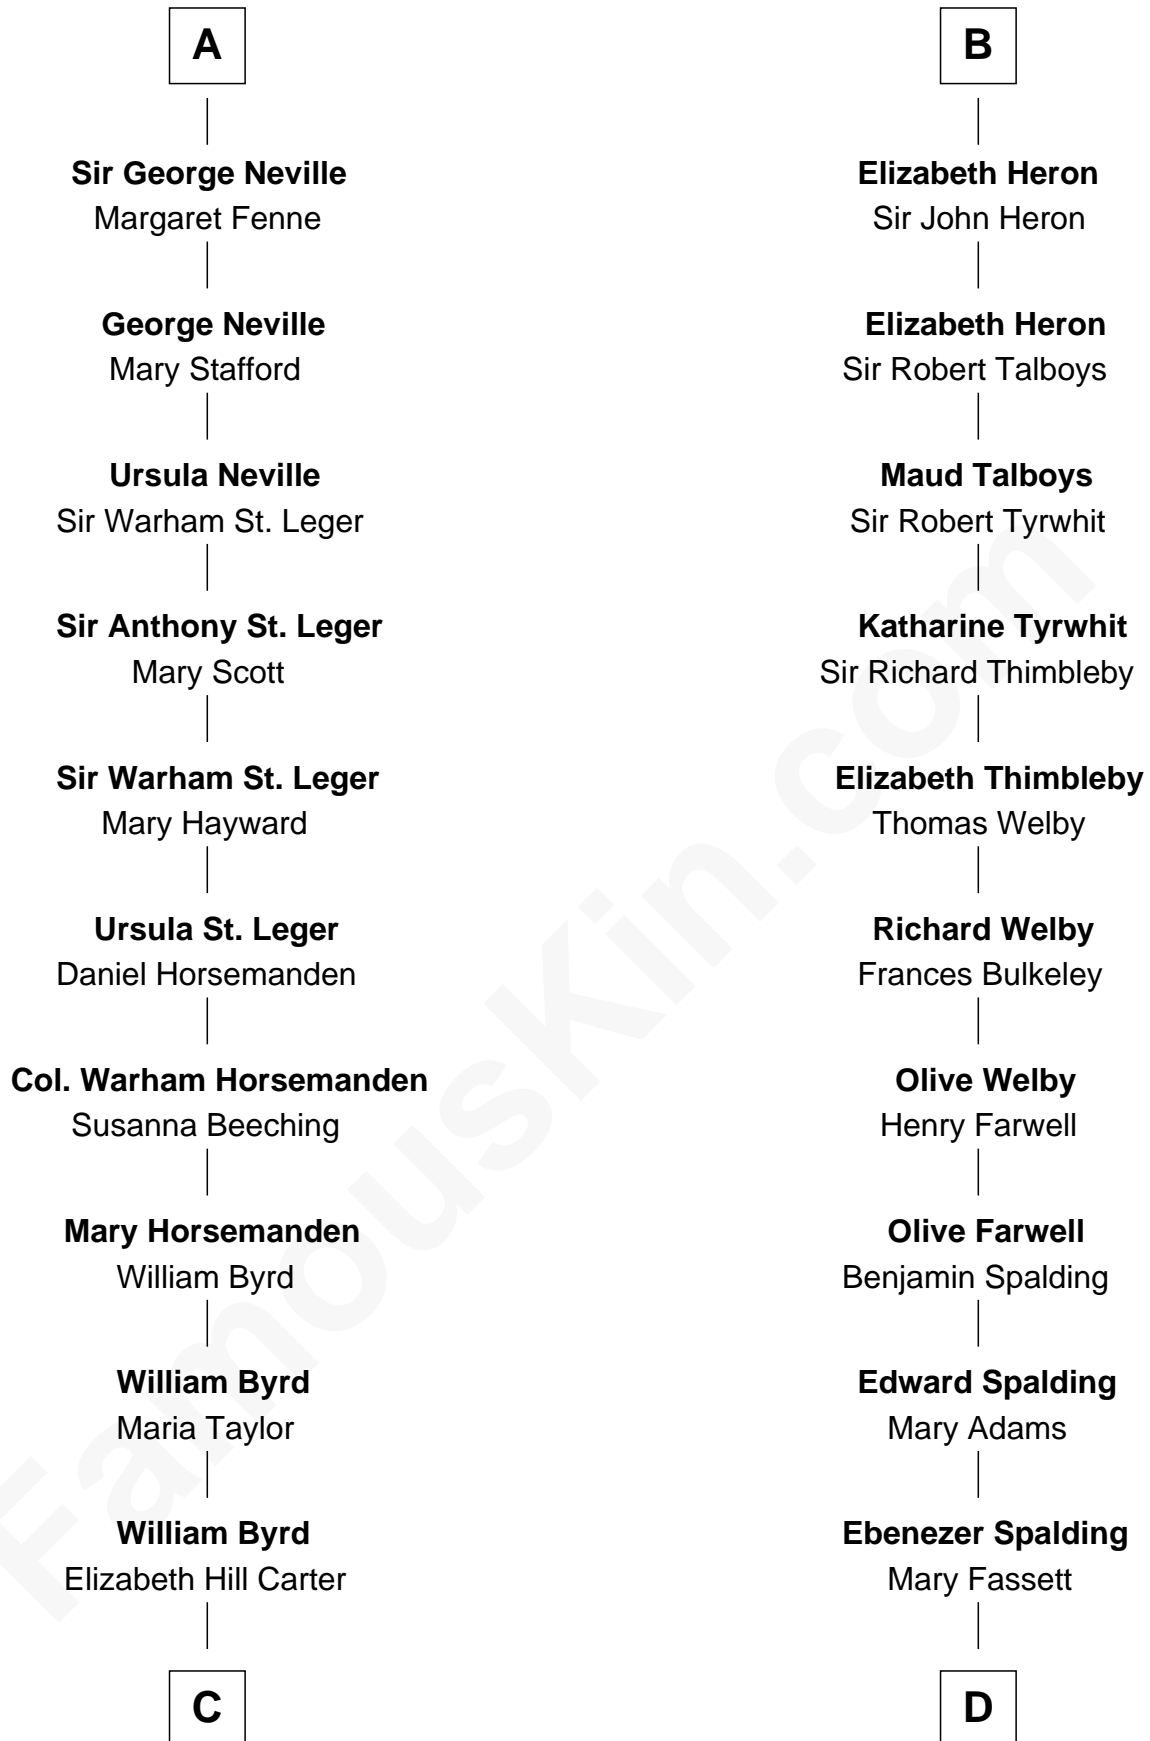

FamousKin.com Relationship Chart of

Harry F. Byrd

50th Governor of Virginia

20th cousin 1 time removed of

William Rufus Day

36th U.S. Secretary of State

Robert I, Count of Artois

Matilda of Brabant

C

Thomas Taylor Byrd

Mary Armistead

Richard Evelyn Byrd

Anne Harrison

Col. William Byrd

Jane Meriwether Rivers

Richard Evelyn Byrd