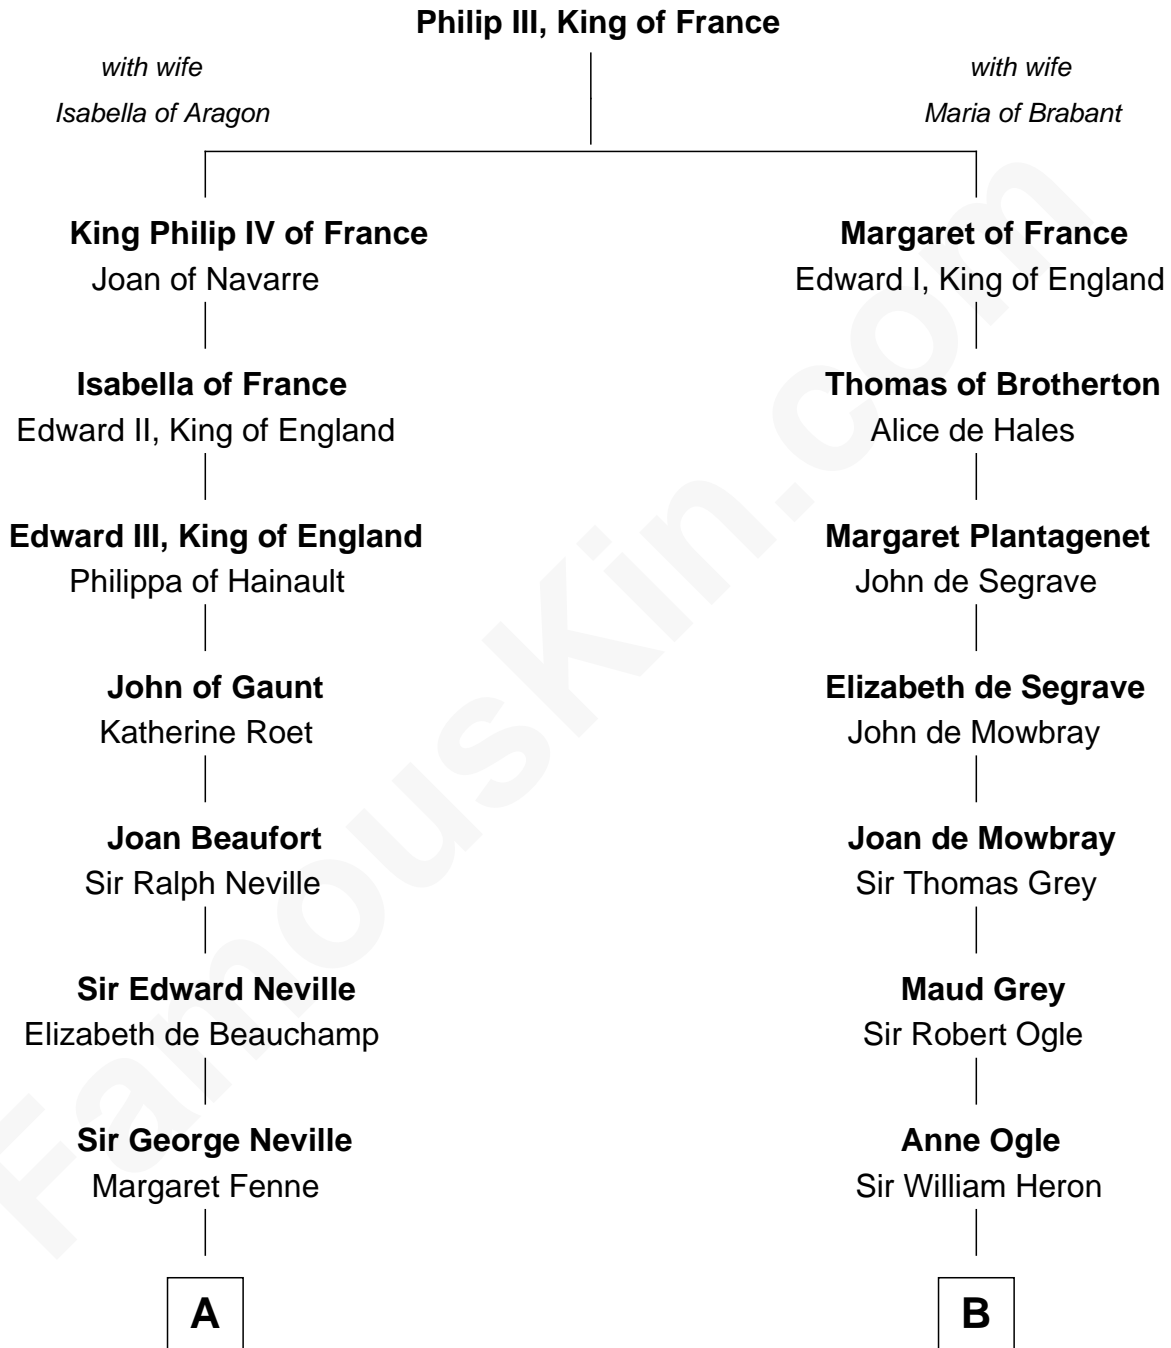

FamousKin.com Relationship Chart of

Harry F. Byrd

50th Governor of Virginia

20th cousin of

William Rufus Day

36th U.S. Secretary of State

C

Richard Evelyn Byrd

Anne Harrison

Col. William Byrd
Jane Meriwether Rivers

Richard Evelyn Byrd
Eleanor Bolling Flood

Harry F. Byrd
50th Governor of Virginia

D

Dr. Rufus Spalding

Lydia Paine

Rufus Paine Spalding
Lucretia A. Swift