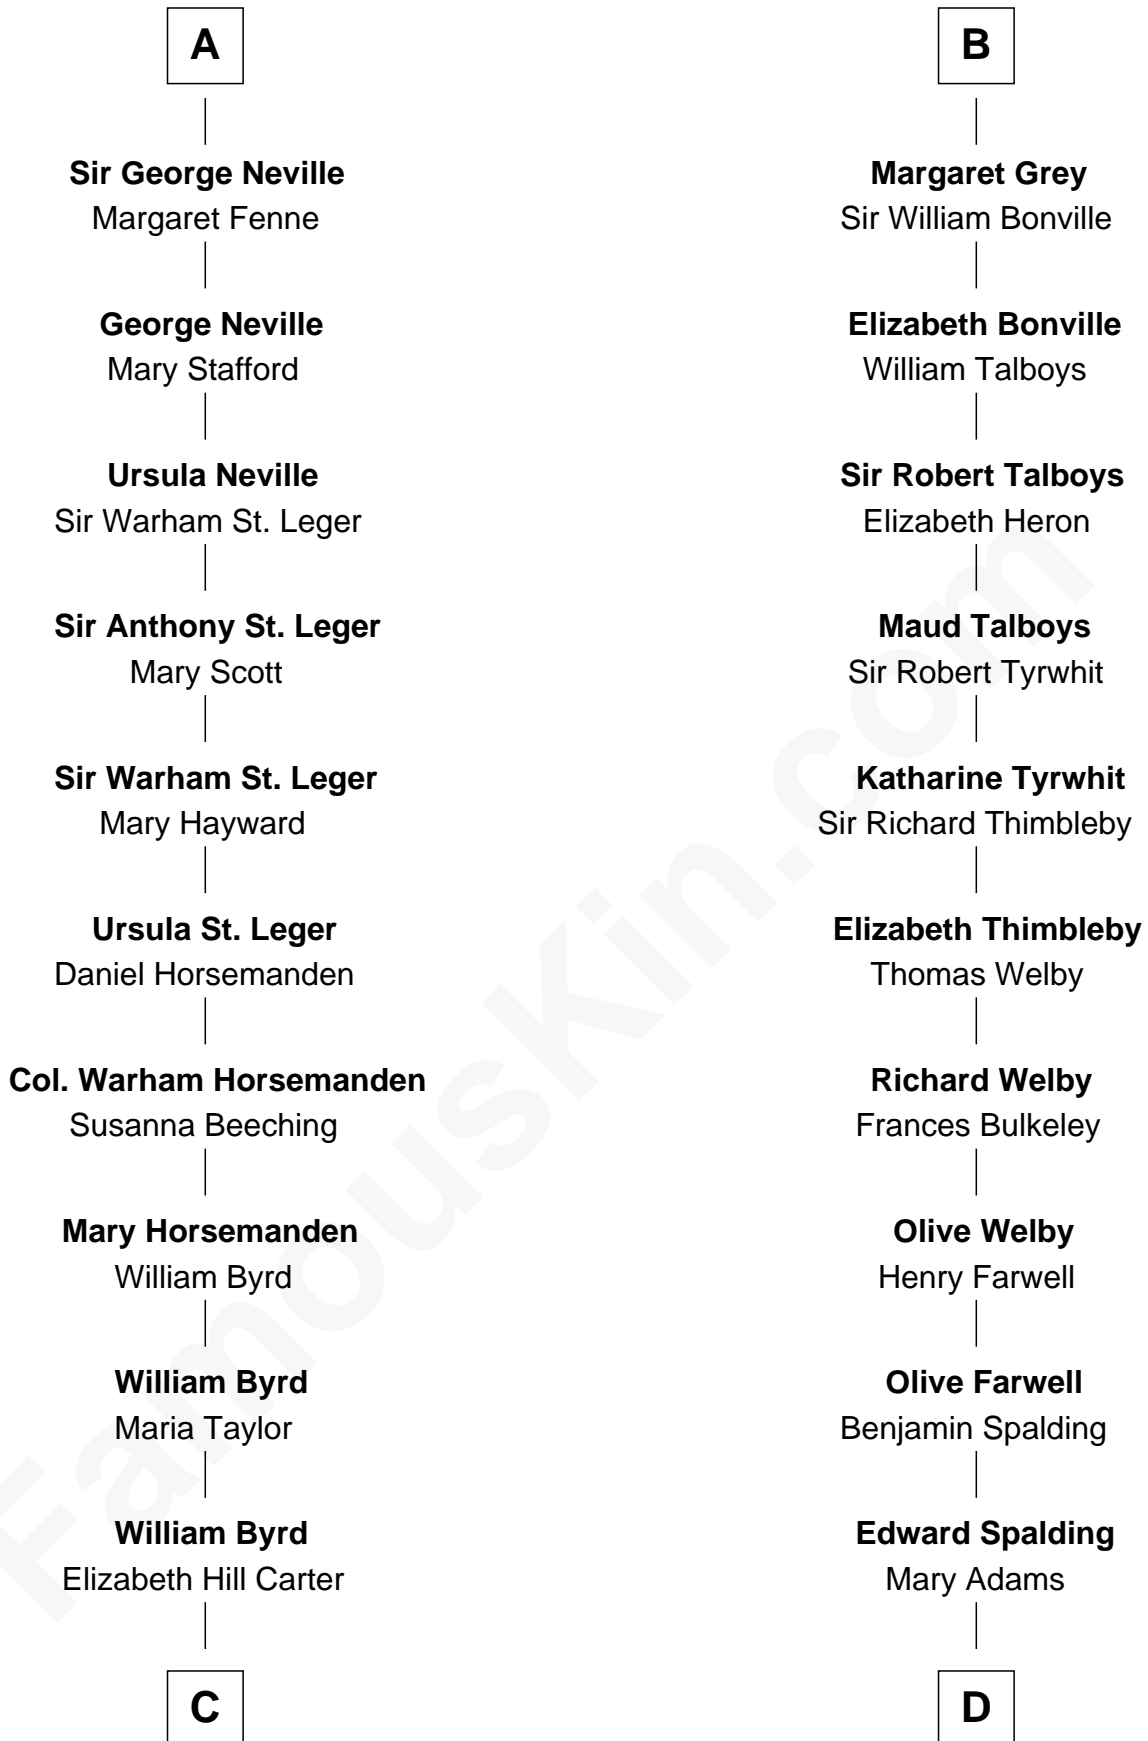

FamousKin.com Relationship Chart of

Harry F. Byrd

50th Governor of Virginia

21st cousin of

William Rufus Day

36th U.S. Secretary of State

Ramon Berenguer IV of Provence

Beatrice of Savoy

C

Thomas Taylor Byrd

Mary Armistead

Richard Evelyn Byrd

Anne Harrison

Col. William Byrd

Jane Meriwether Rivers

Richard Evelyn Byrd