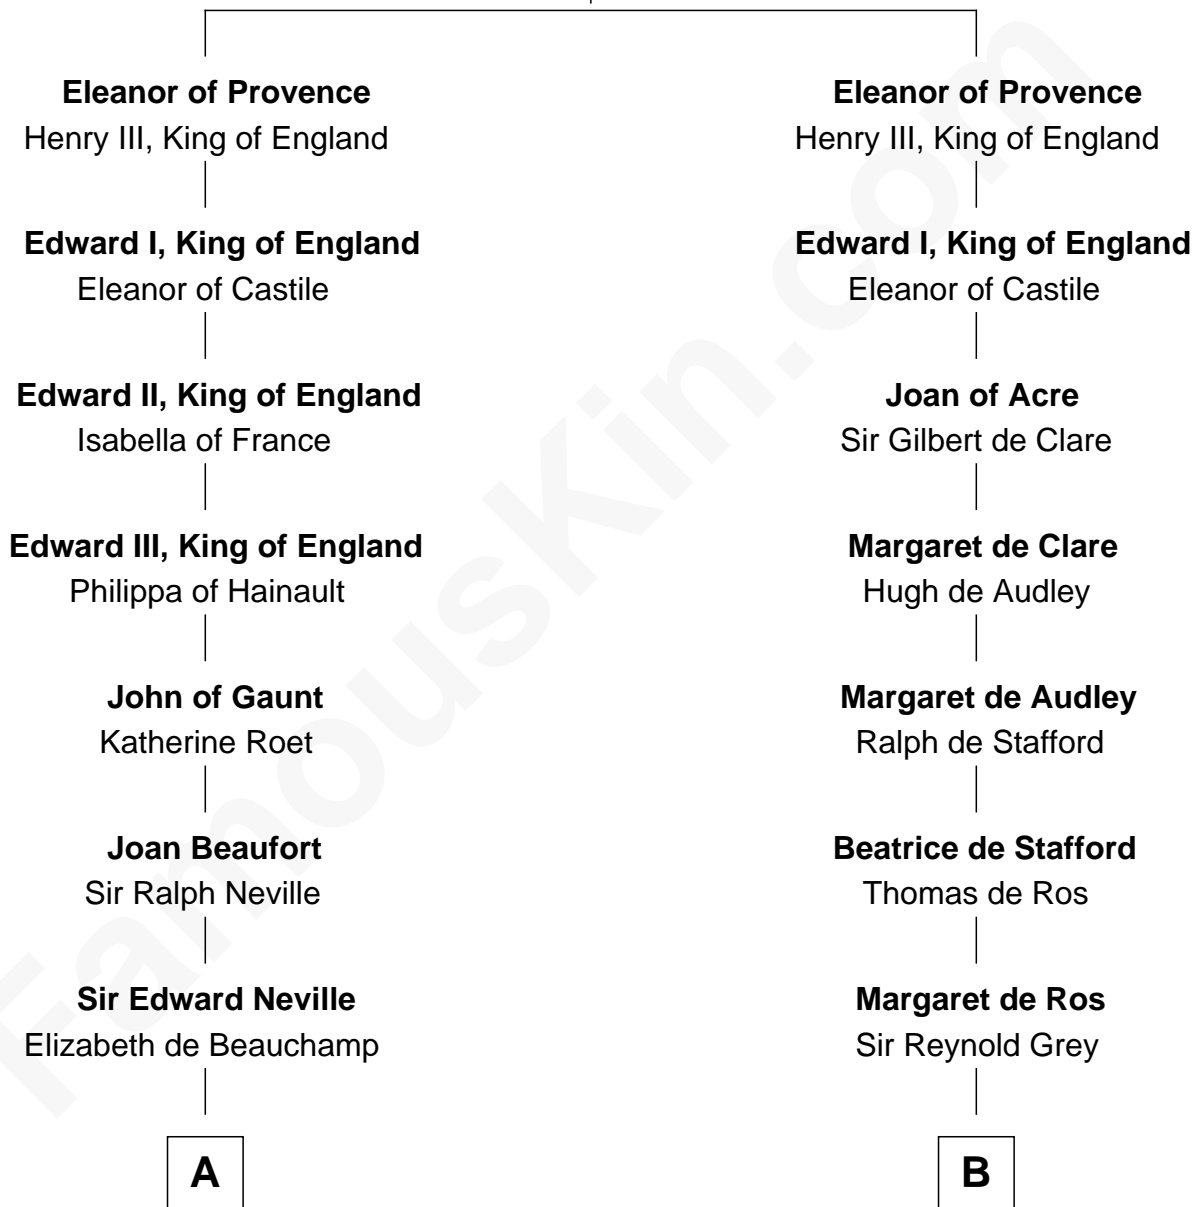

FamousKin.com Relationship Chart of

Harry F. Byrd

50th Governor of Virginia

21st cousin of

William Rufus Day

36th U.S. Secretary of State

Ramon Berenguer IV of Provence

Beatrice of Savoy

C

Thomas Taylor Byrd

Mary Armistead

Richard Evelyn Byrd

Anne Harrison

Col. William Byrd

Jane Meriwether Rivers

Richard Evelyn Byrd