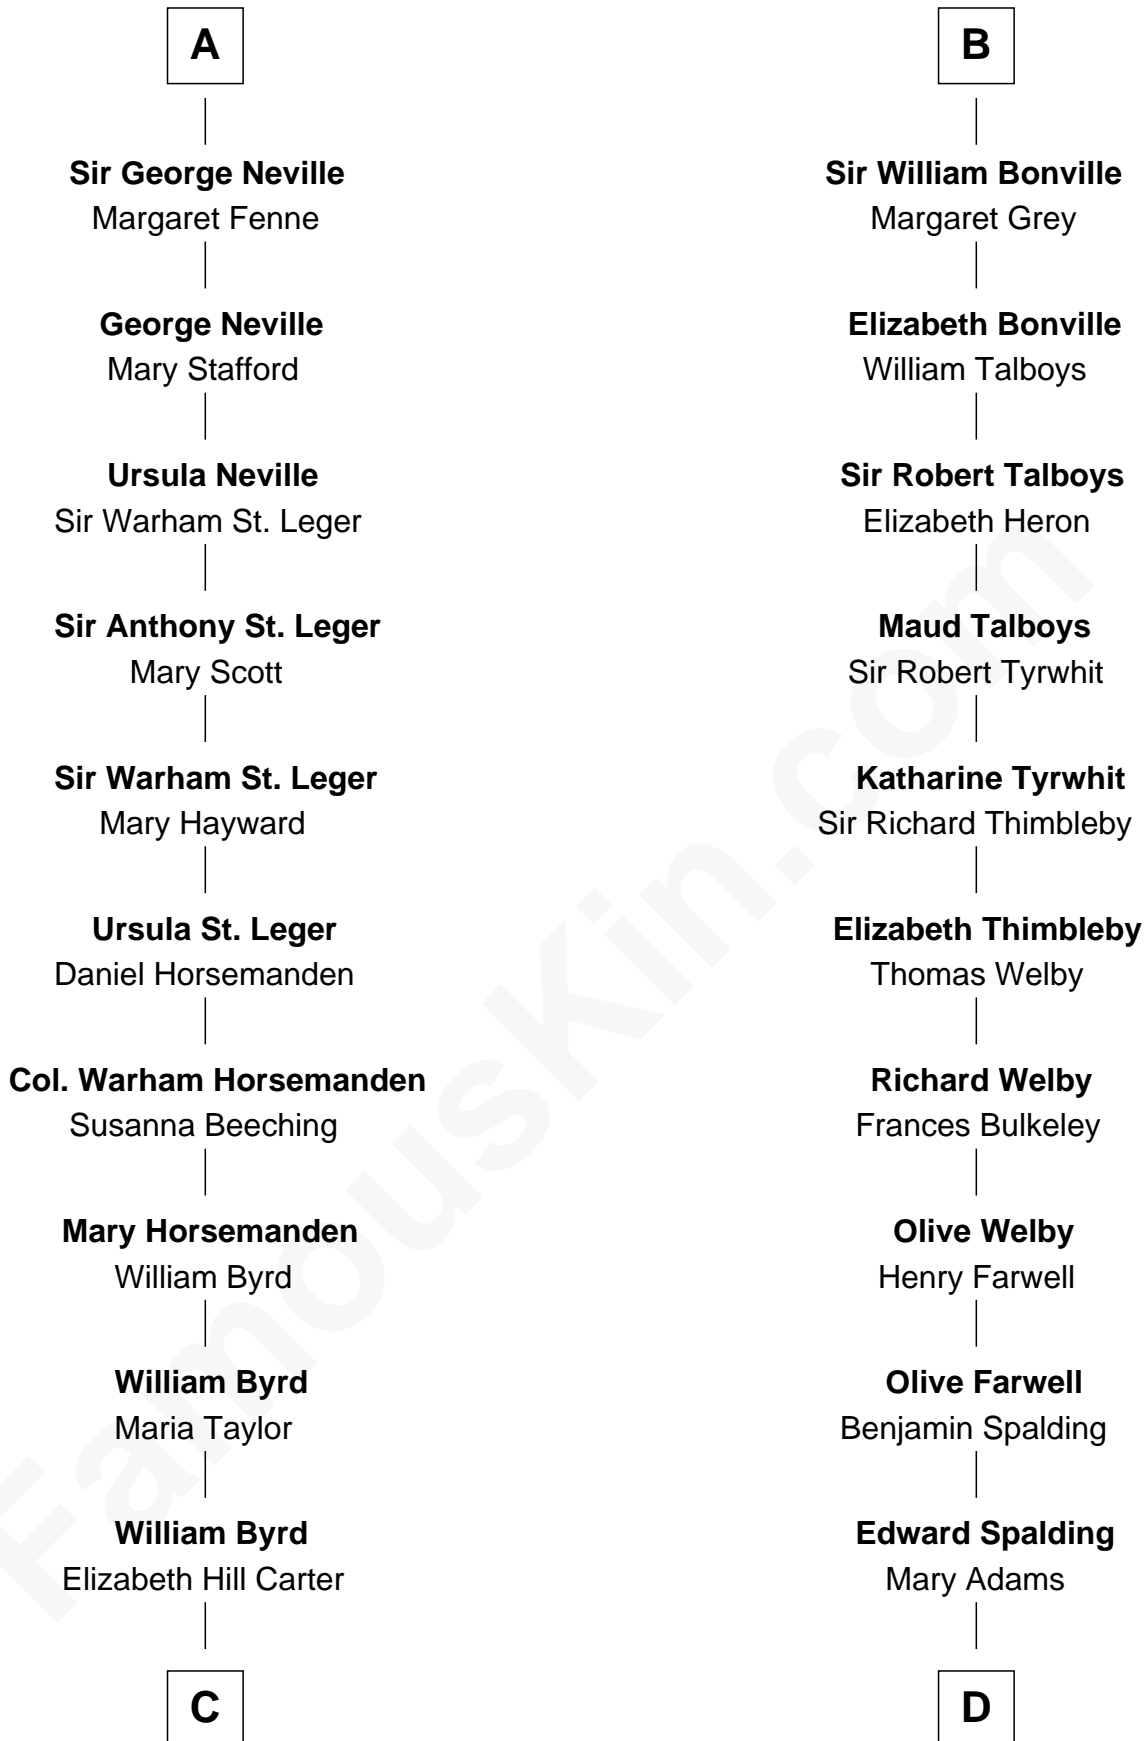

FamousKin.com Relationship Chart of

Harry F. Byrd

50th Governor of Virginia

21st cousin of

William Rufus Day

36th U.S. Secretary of State

Sir William Longespee

Ela of Salisbury

C

Thomas Taylor Byrd

Mary Armistead

Richard Evelyn Byrd

Anne Harrison

Col. William Byrd

Jane Meriwether Rivers

Richard Evelyn Byrd