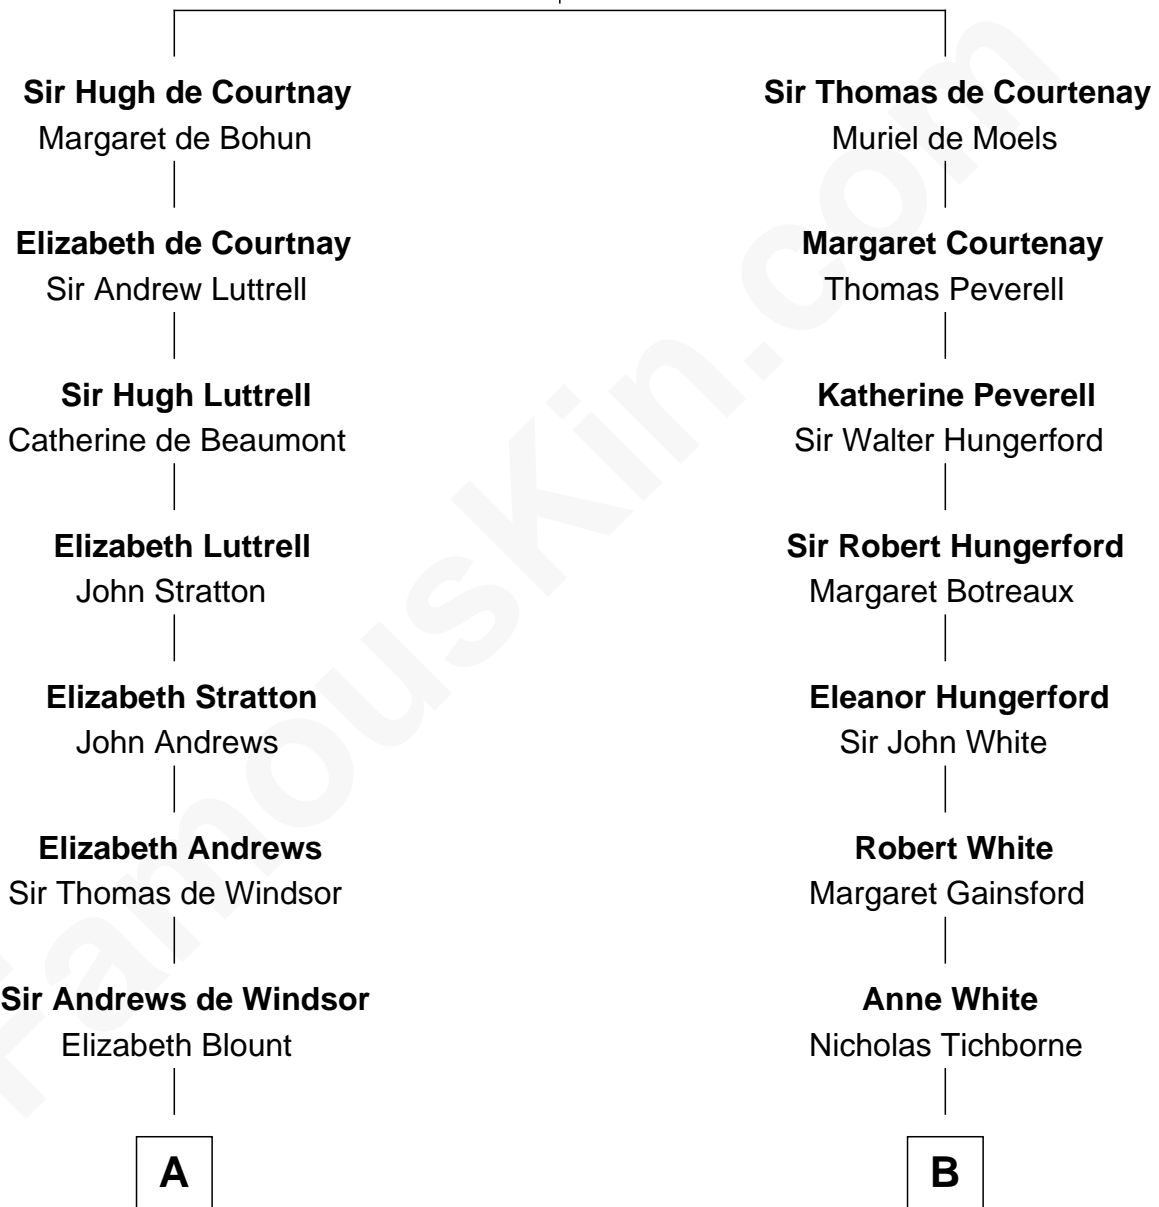

# FamousKin.com Relationship Chart of

**Harry F. Byrd**

*50th Governor of Virginia*

18th cousin 3 times removed of

**Harry Chapin**

*Singer and Songwriter*

**Sir Hugh de Courtenay**

Agnes de St. John

**C**

**Richard Evelyn Byrd**  
Eleanor Bolling Flood

**Harry F. Byrd**  
*50th Governor of Virginia*

**D**

**Abigail R. Fellows**  
Eleazer C. Beal

**Arabel Fellows Beal**  
Ira Bushnell Forbes

**Abigail Beal Forbes**  
James Ormsbee Chapin