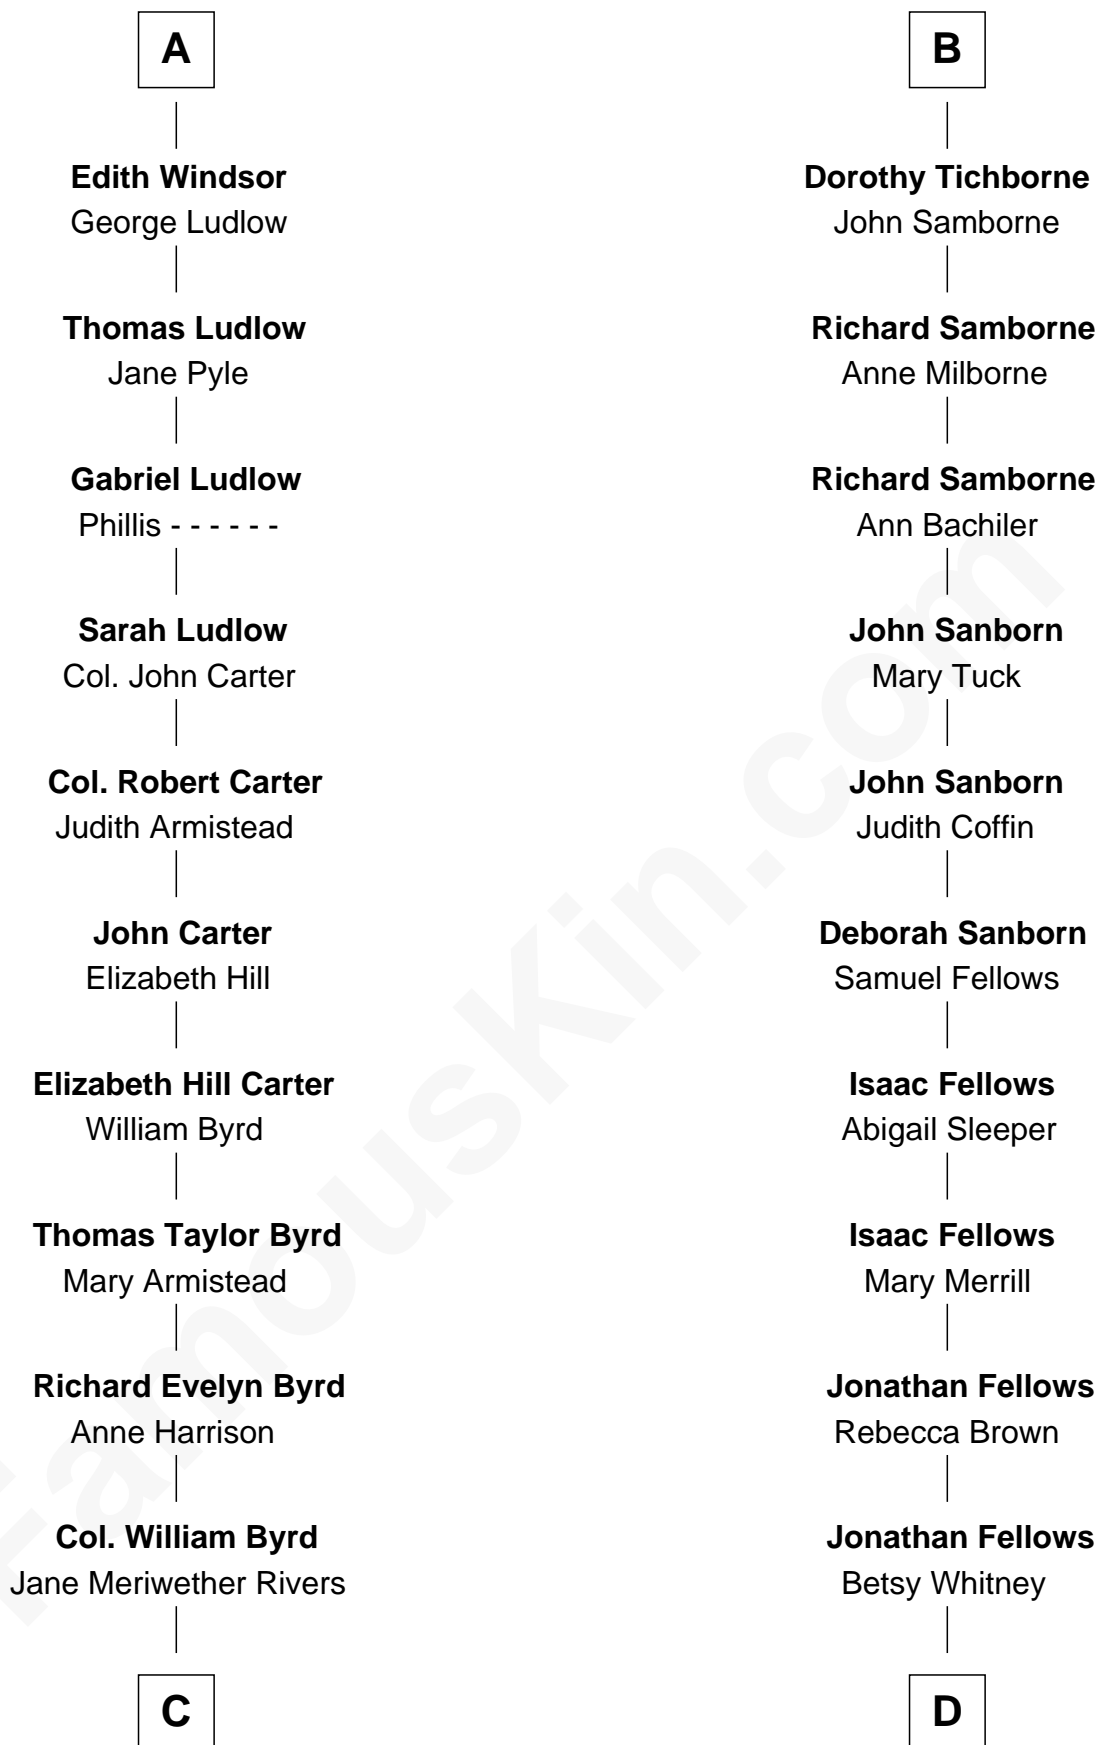

# FamousKin.com Relationship Chart of

**Harry F. Byrd**

*50th Governor of Virginia*

18th cousin 3 times removed of

**Harry Chapin**

*Singer and Songwriter*

**Sir Hugh de Courtenay**

Agnes de St. John

**C**

**Richard Evelyn Byrd**  
Eleanor Bolling Flood

**Harry F. Byrd**  
*50th Governor of Virginia*

**D**

**Abigail R. Fellows**  
Eleazer C. Beal

**Arabel Fellows Beal**  
Ira Bushnell Forbes

**Abigail Beal Forbes**  
James Ormsbee Chapin