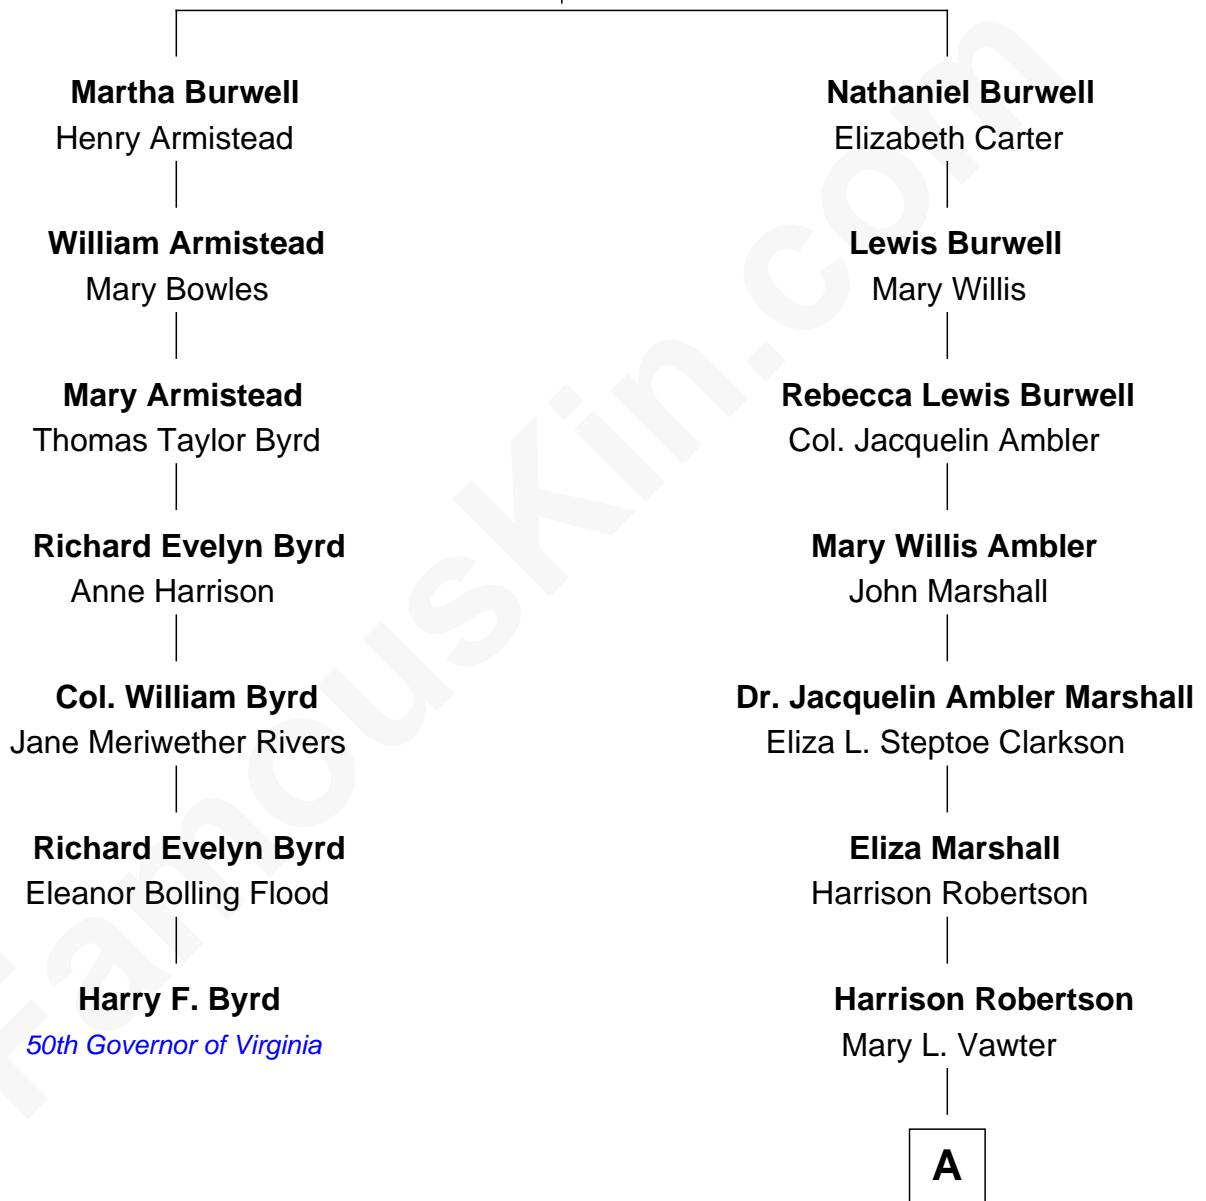

# FamousKin.com Relationship Chart of

**Harry F. Byrd**

*50th Governor of Virginia*

6th cousin 3 times removed of

**Mary Chapin Carpenter**

*Singer and Songwriter*

**Lewis Burwell**

Abigail Smith

**A**

—  
**Harrison Marshall Robertson**

Mary MacKenzie

—  
**Mary Bowie Robertson**

Chapin Carpenter

—  
**Mary Chapin Carpenter**

*Singer and Songwriter*

FamousKin.com