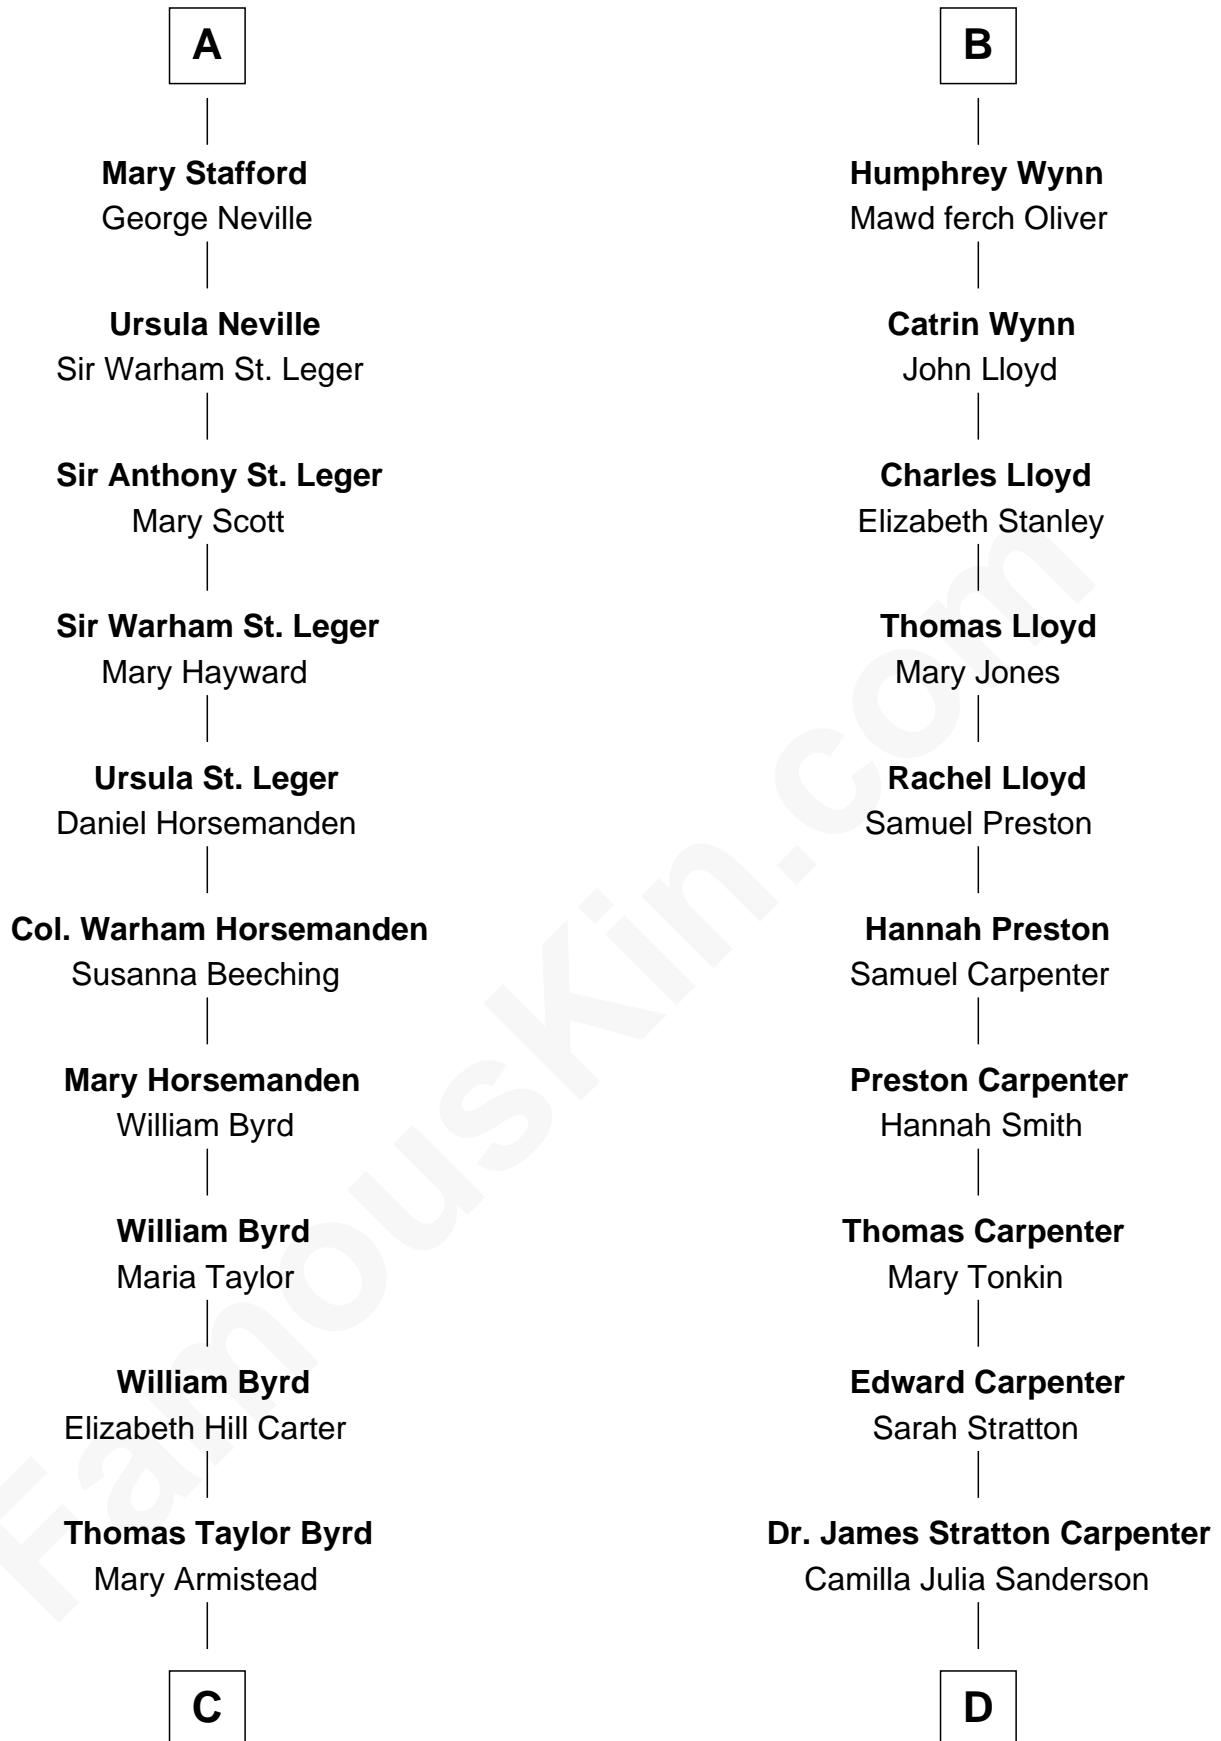

FamousKin.com Relationship Chart of

Harry F. Byrd

50th Governor of Virginia

20th cousin 1 time removed of

Mary Chapin Carpenter

Singer and Songwriter

C

Richard Evelyn Byrd

Anne Harrison

Col. William Byrd
Jane Meriwether Rivers

Richard Evelyn Byrd
Eleanor Bolling Flood

Harry F. Byrd
50th Governor of Virginia

D

Dr. John Thomas Carpenter

Eliza Adelaide Hill

Dr. James Stratton Carpenter
Lillian Louise Chapin