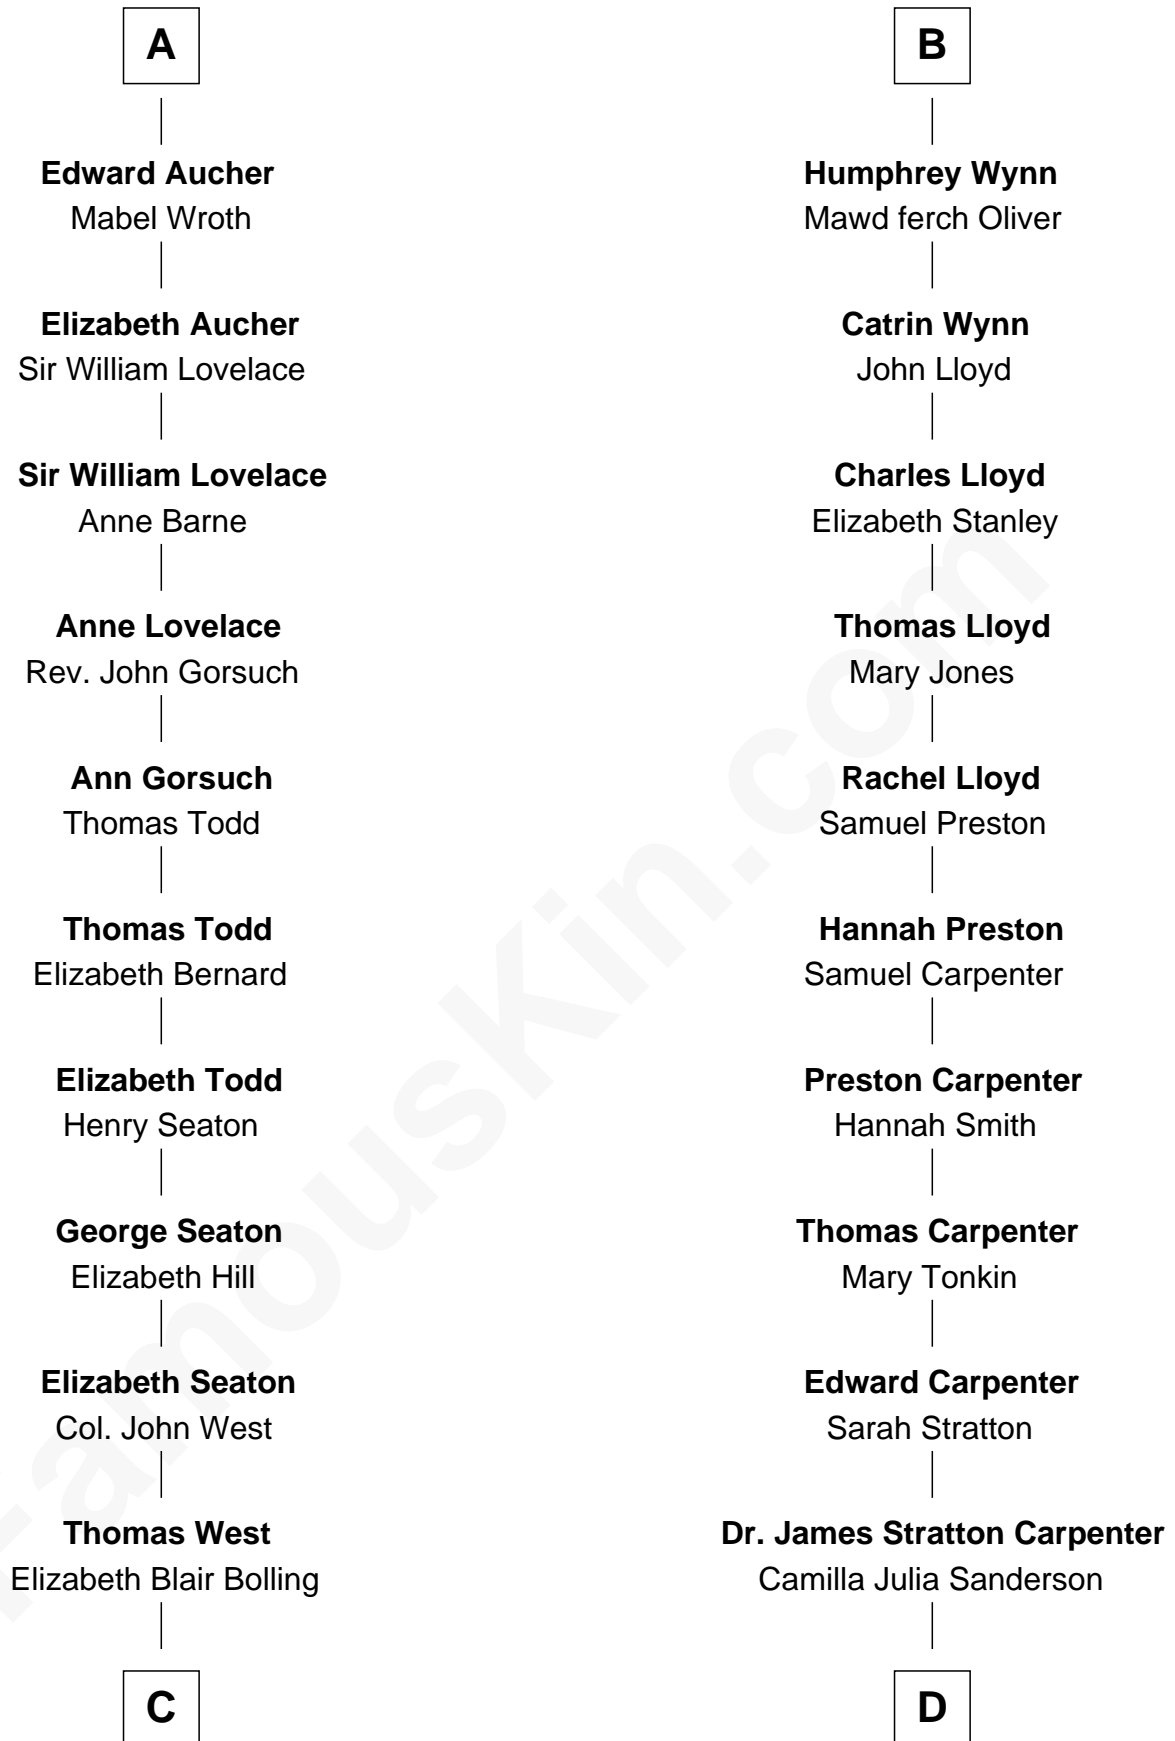

FamousKin.com Relationship Chart of

Harry F. Byrd

50th Governor of Virginia

21st cousin of

Mary Chapin Carpenter

Singer and Songwriter

C

Eliza Bolling West
Dr. Joel Walker Flood

Col. Henry De La Warr Flood
Mary Elizabeth Trent

Joel Walker Flood
Ella Faulkner

Eleanor Bolling Flood
Richard Evelyn Byrd

Harry F. Byrd
50th Governor of Virginia

D

Dr. John Thomas Carpenter
Eliza Adelaide Hill