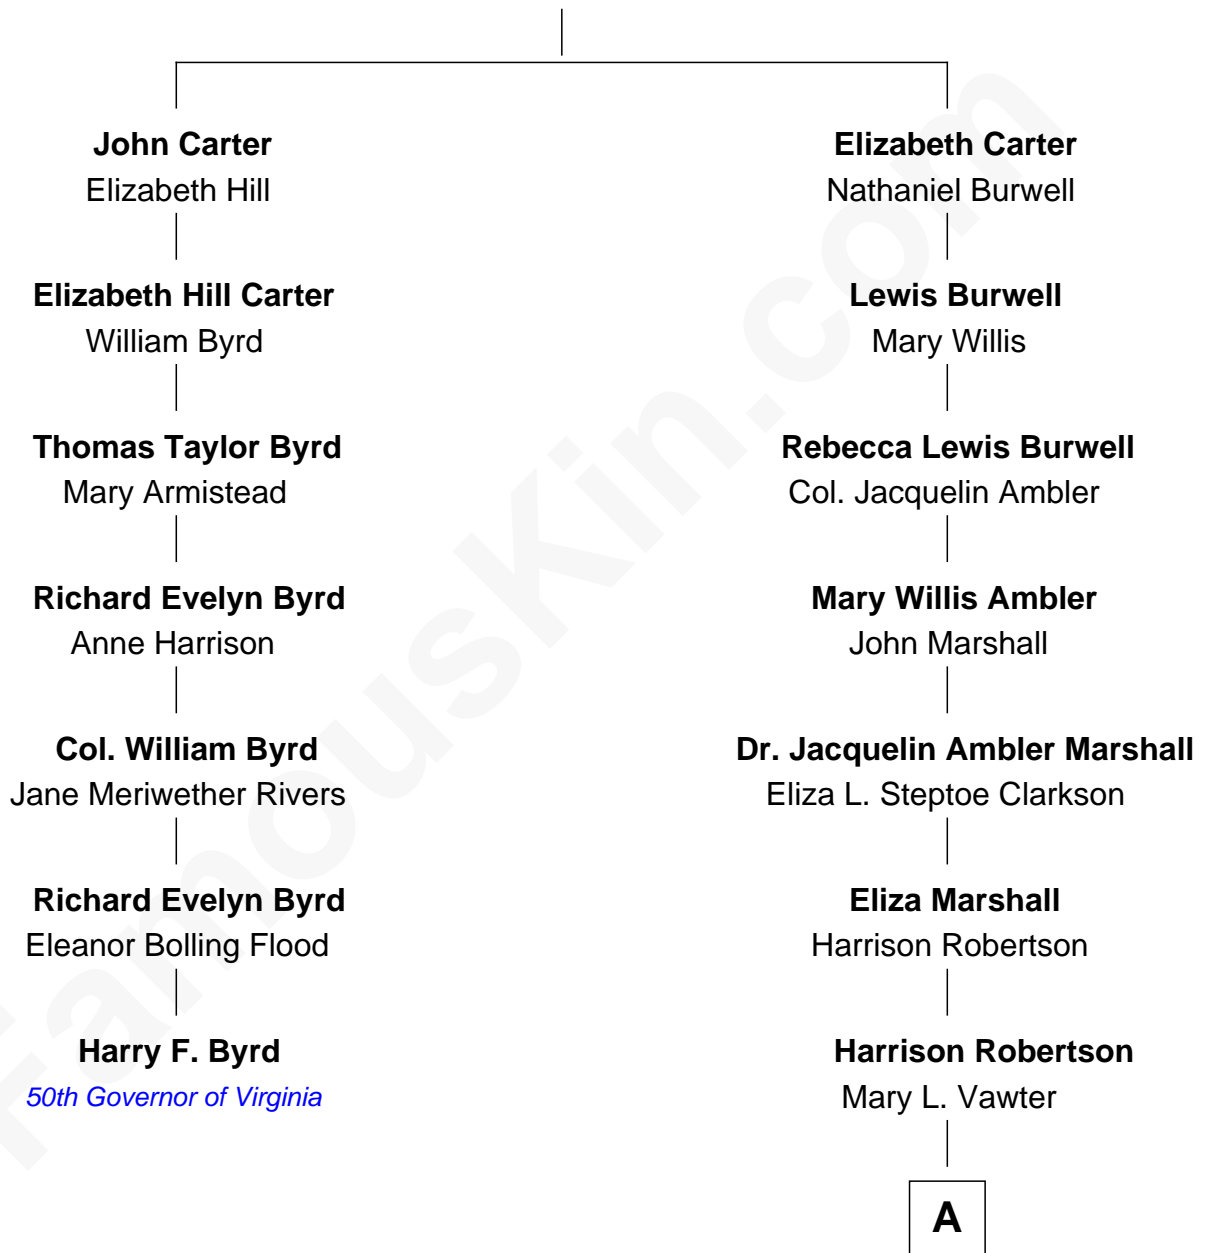

FamousKin.com Relationship Chart of

Harry F. Byrd

50th Governor of Virginia

6th cousin 3 times removed of

Mary Chapin Carpenter

Singer and Songwriter

Col. Robert Carter

Judith Armistead

A

Harrison Marshall Robertson

Mary MacKenzie

Mary Bowie Robertson

Chapin Carpenter

Mary Chapin Carpenter

Singer and Songwriter

FamousKin.com